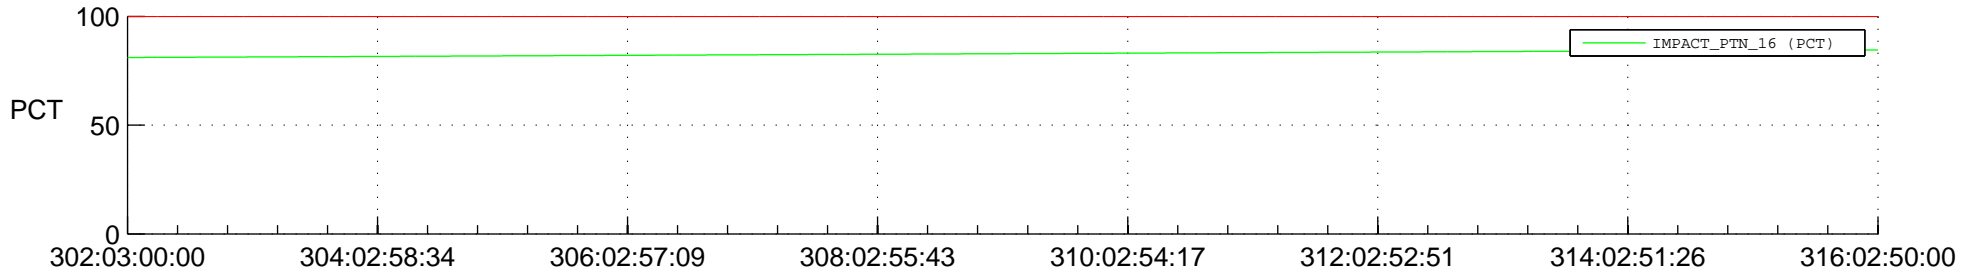

STEREO AHEAD SPACE WEATHER SSR PCT Full Prediction

SWAVES_Percent_Full_Prediction

IMPACT_Percent_Full_Prediction

PLASTIC_Percent_Full_Prediction

Spacecraft_DownLink_Rate

Ground Time (2015:302:03:00:00.000 -2015:316:02:50:00.000)