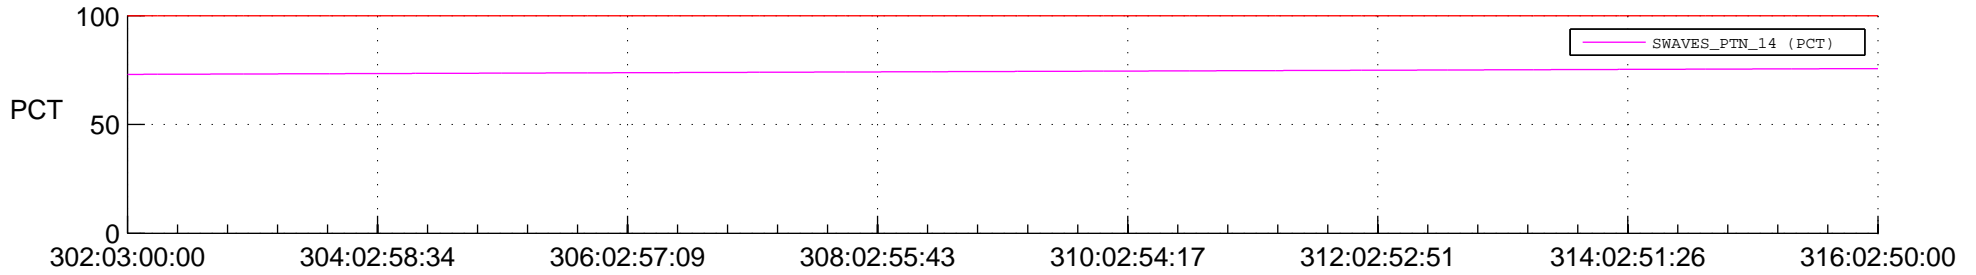

STEREO AHEAD SPACE WEATHER SSR PCT Full Prediction

SWAVES_Percent_Full_Prediction

IMPACT_Percent_Full_Prediction

PLASTIC_Percent_Full_Prediction

Spacecraft_DownLink_Rate

Ground Time (2015:302:03:00:00.000 -2015:316:02:50:00.000)