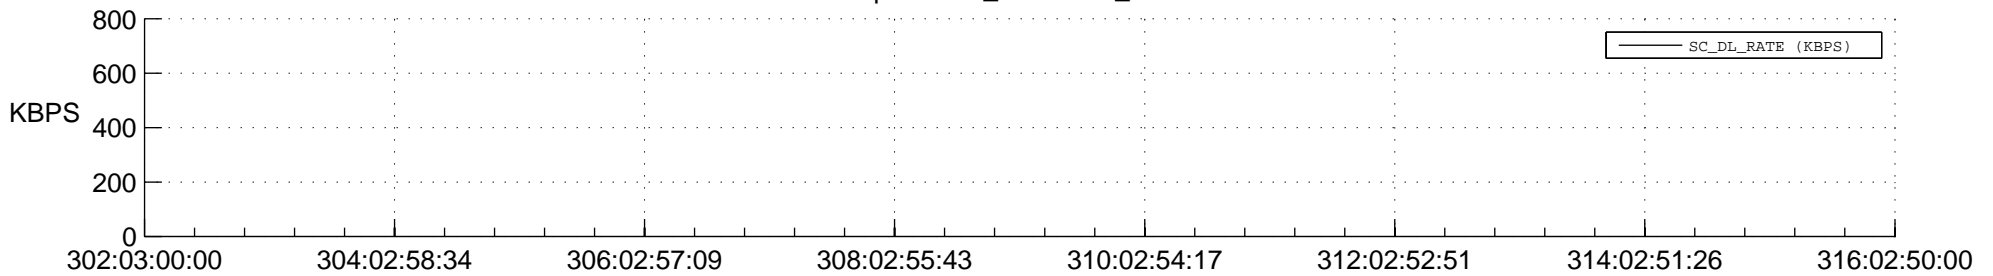

STEREO AHEAD SPACE WEATHER SSR PCT Full Prediction

SWAVES_Percent_Full_Prediction

IMPACT_Percent_Full_Prediction

PLASTIC_Percent_Full_Prediction

Spacecraft_DownLink_Rate

Ground Time (2015:302:03:00:00.000 -2015:316:02:50:00.000)