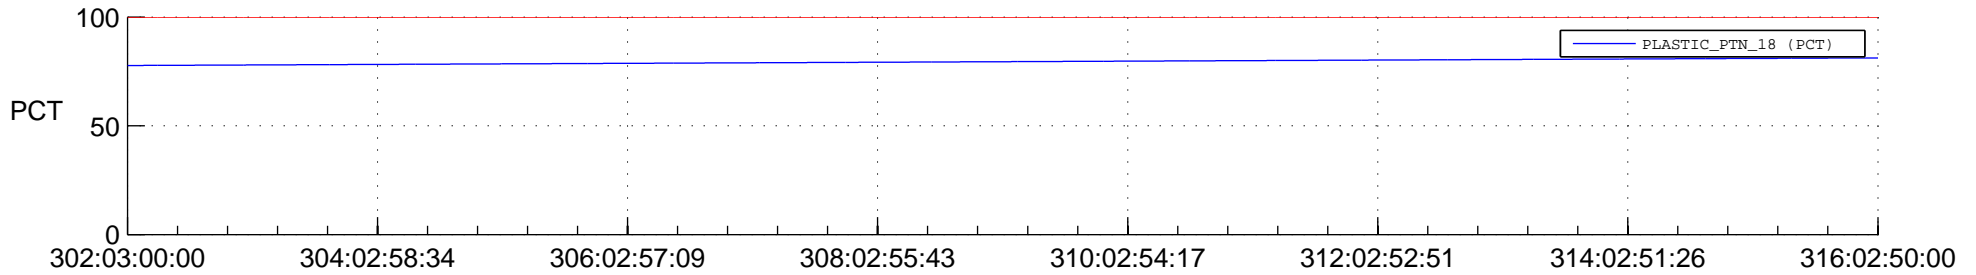

STEREO AHEAD SPACE WEATHER SSR PCT Full Prediction

SWAVES_Percent_Full_Prediction

IMPACT_Percent_Full_Prediction

PLASTIC_Percent_Full_Prediction

Spacecraft_DownLink_Rate

Ground Time (2015:302:03:00:00.000 -2015:316:02:50:00.000)