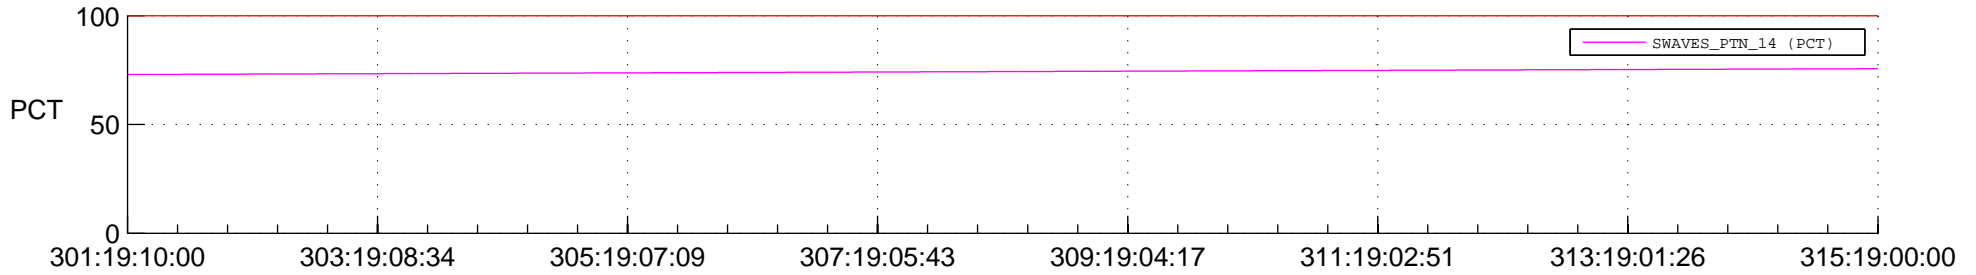

STEREO AHEAD SPACE WEATHER SSR PCT Full Prediction

SWAVES_Percent_Full_Prediction

IMPACT_Percent_Full_Prediction

PLASTIC_Percent_Full_Prediction

Spacecraft_DownLink_Rate

Ground Time (2015:301:19:10:00.000 -2015:315:19:00:00.000)