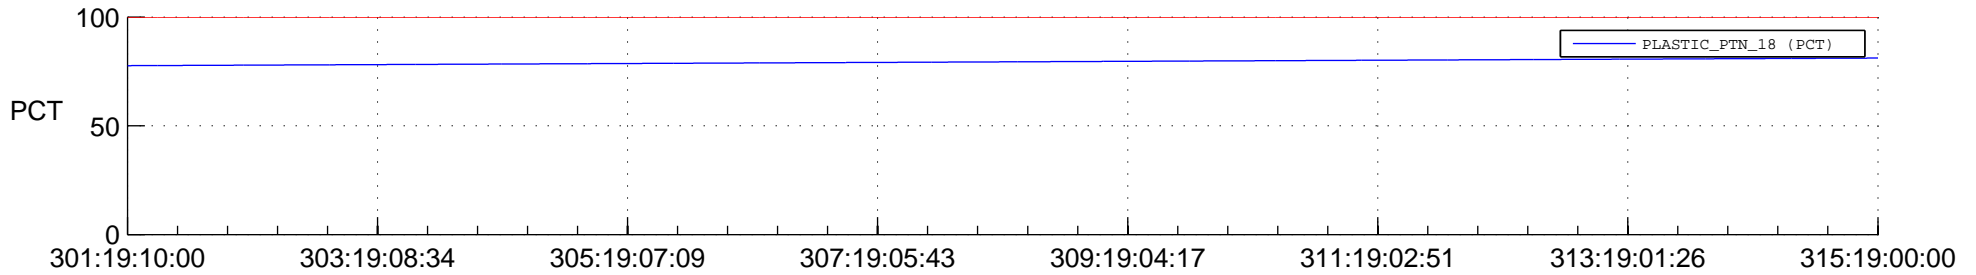

STEREO AHEAD SPACE WEATHER SSR PCT Full Prediction

SWAVES_Percent_Full_Prediction

IMPACT_Percent_Full_Prediction

PLASTIC_Percent_Full_Prediction

Spacecraft_DownLink_Rate

Ground Time (2015:301:19:10:00.000 -2015:315:19:00:00.000)