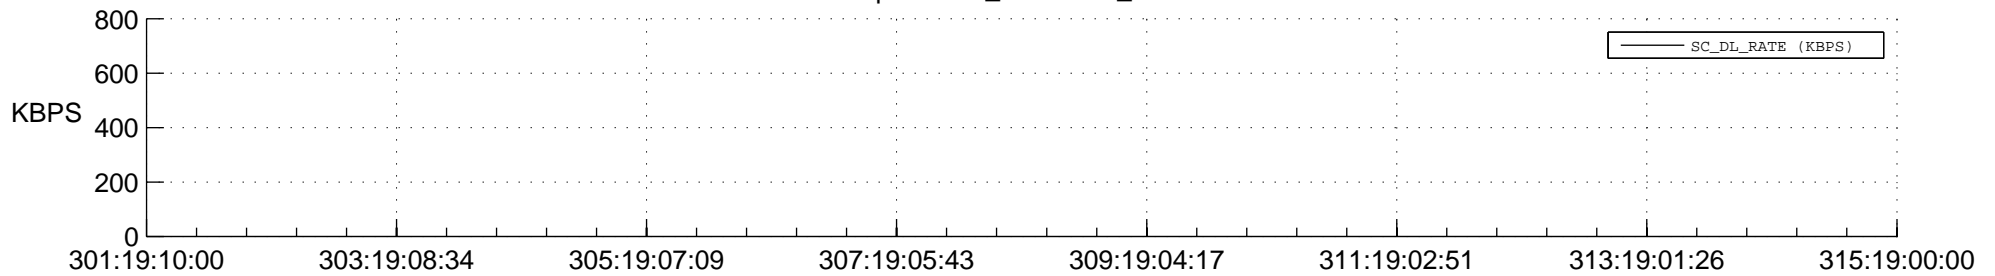

STEREO AHEAD SPACE WEATHER SSR PCT Full Prediction

SWAVES_Percent_Full_Prediction

IMPACT_Percent_Full_Prediction

PLASTIC_Percent_Full_Prediction

Spacecraft_DownLink_Rate

Ground Time (2015:301:19:10:00.000 -2015:315:19:00:00.000)