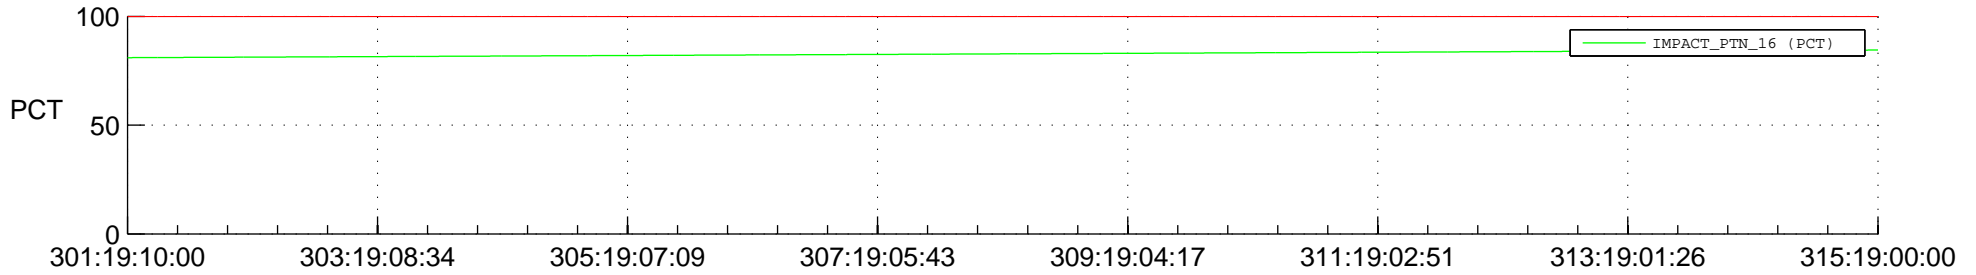

STEREO AHEAD SPACE WEATHER SSR PCT Full Prediction

SWAVES_Percent_Full_Prediction

IMPACT_Percent_Full_Prediction

PLASTIC_Percent_Full_Prediction

Spacecraft_DownLink_Rate

Ground Time (2015:301:19:10:00.000 -2015:315:19:00:00.000)