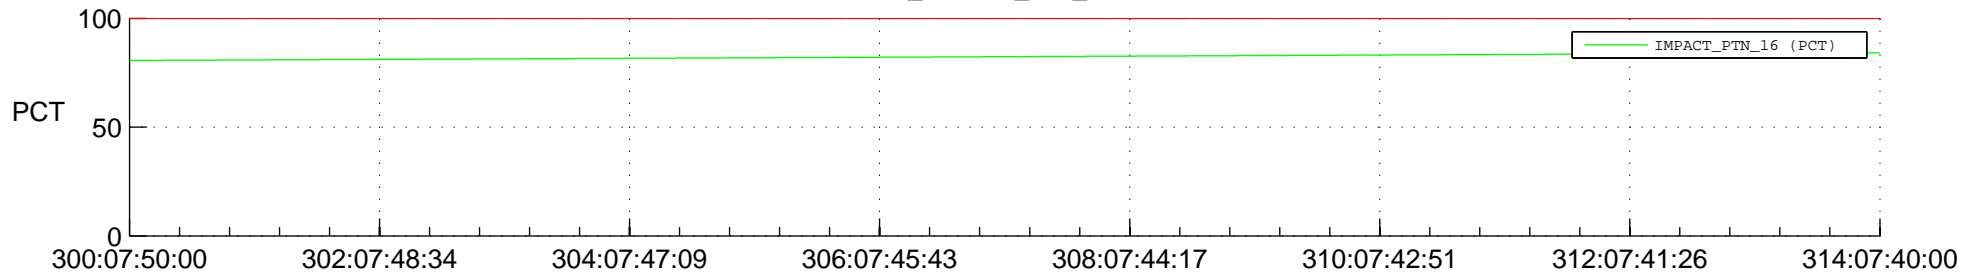

IMPACT_Percent_Full_Prediction