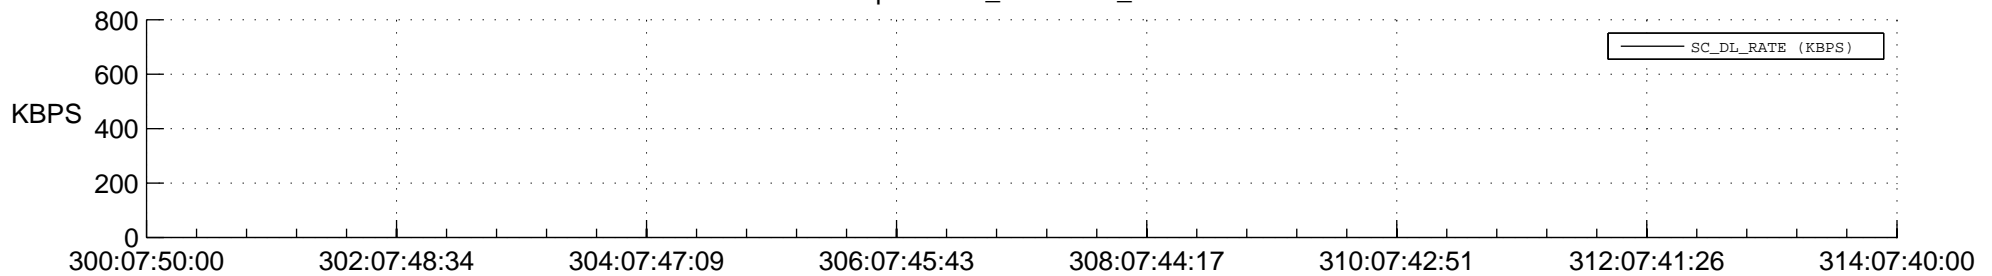

## Spacecraft\_DownLink\_Rate

Ground Time (2015:300:07:50:00.000 -2015:314:07:40:00.000)