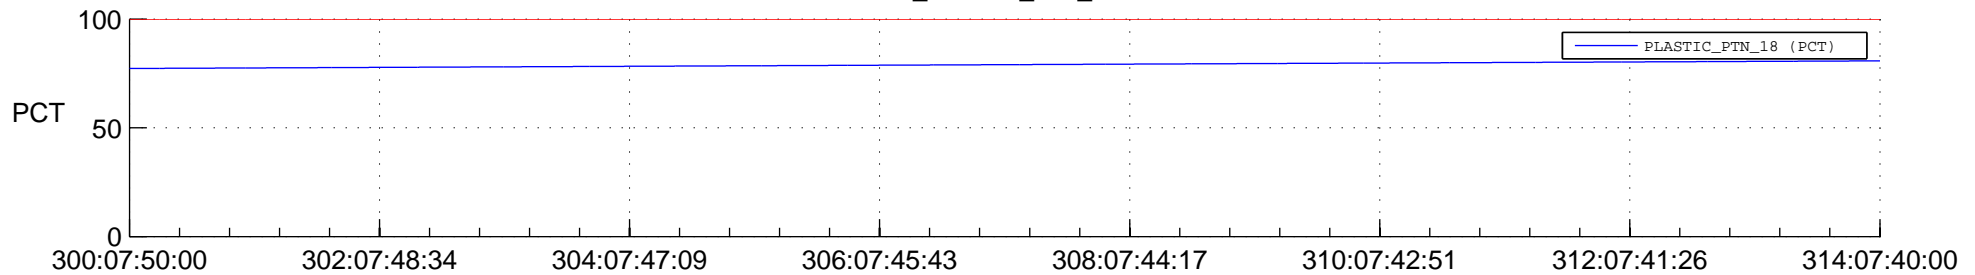

## Spacecraft\_DownLink\_Rate

Ground Time (2015:300:07:50:00.000 -2015:314:07:40:00.000)