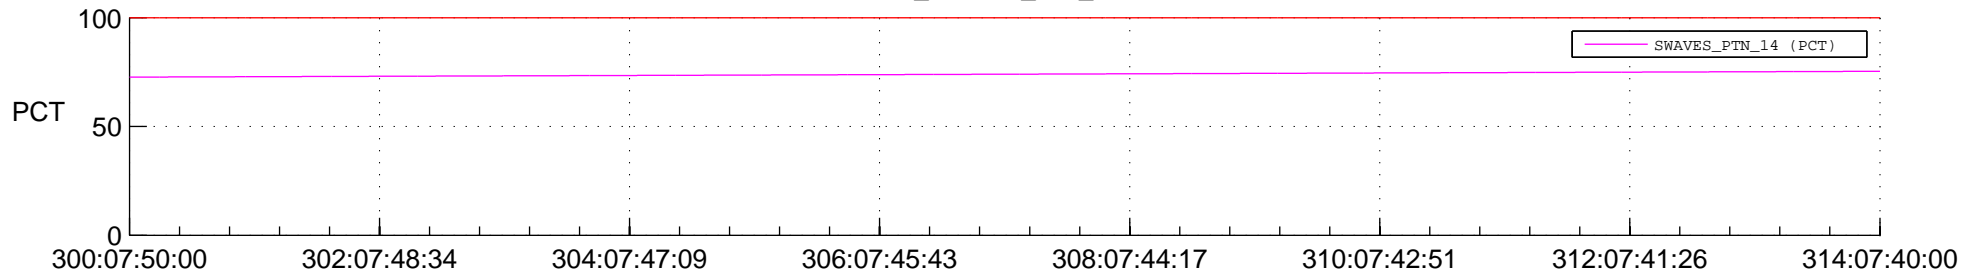

STEREO AHEAD SPACE WEATHER SSR PCT Full Prediction

SWAVES_Percent_Full_Prediction