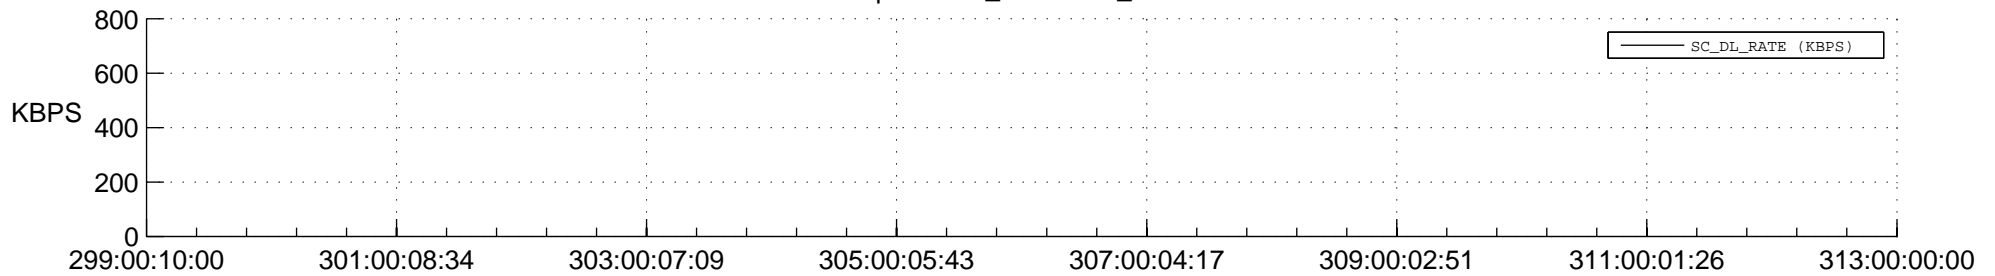

STEREO AHEAD SPACE WEATHER SSR PCT Full Prediction

SWAVES_Percent_Full_Prediction

IMPACT_Percent_Full_Prediction

PLASTIC_Percent_Full_Prediction

Spacecraft_DownLink_Rate

Ground Time (2015:299:00:10:00.000 -2015:313:00:00:00.000)