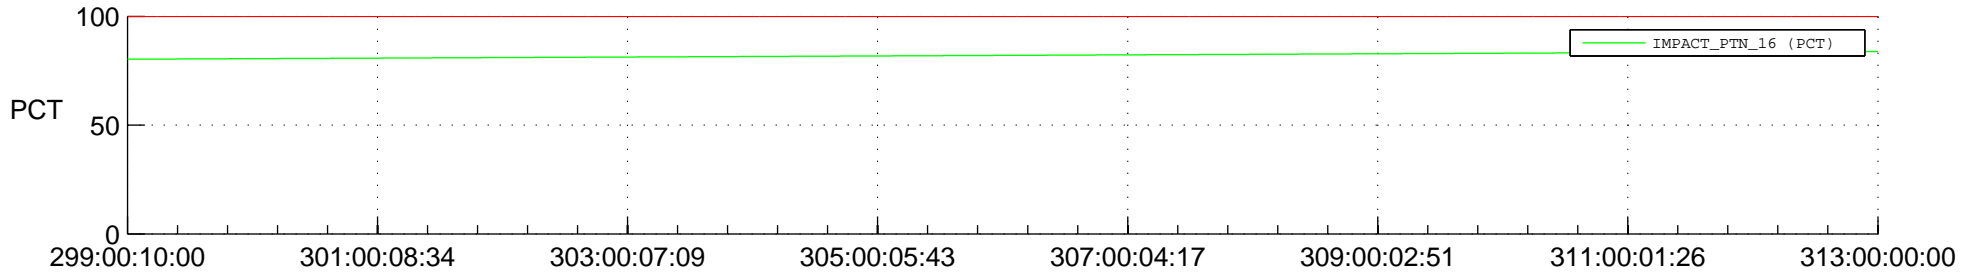

STEREO AHEAD SPACE WEATHER SSR PCT Full Prediction

SWAVES_Percent_Full_Prediction

IMPACT_Percent_Full_Prediction

PLASTIC_Percent_Full_Prediction

Spacecraft_DownLink_Rate

Ground Time (2015:299:00:10:00.000 -2015:313:00:00:00.000)