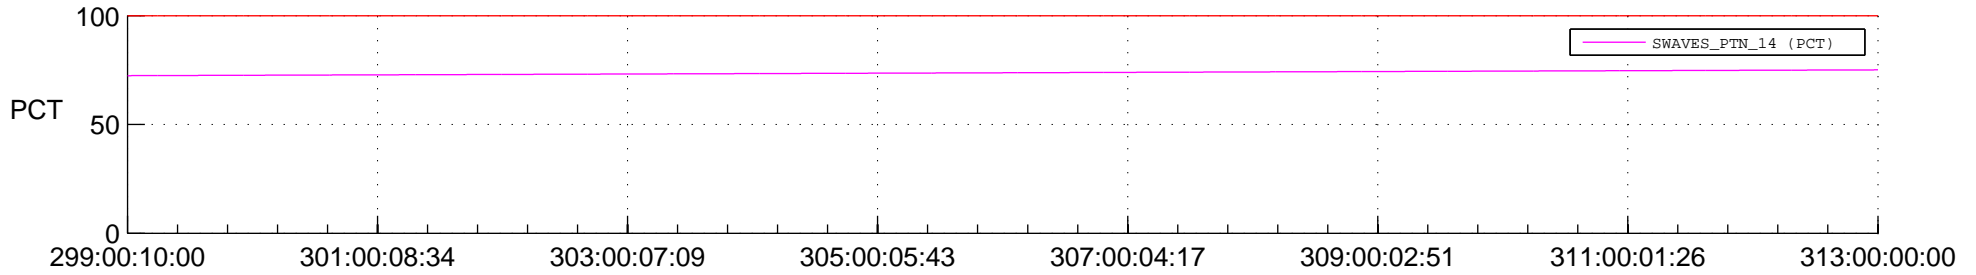

STEREO AHEAD SPACE WEATHER SSR PCT Full Prediction

SWAVES_Percent_Full_Prediction

IMPACT_Percent_Full_Prediction

PLASTIC_Percent_Full_Prediction

Spacecraft_DownLink_Rate

Ground Time (2015:299:00:10:00.000 -2015:313:00:00:00.000)