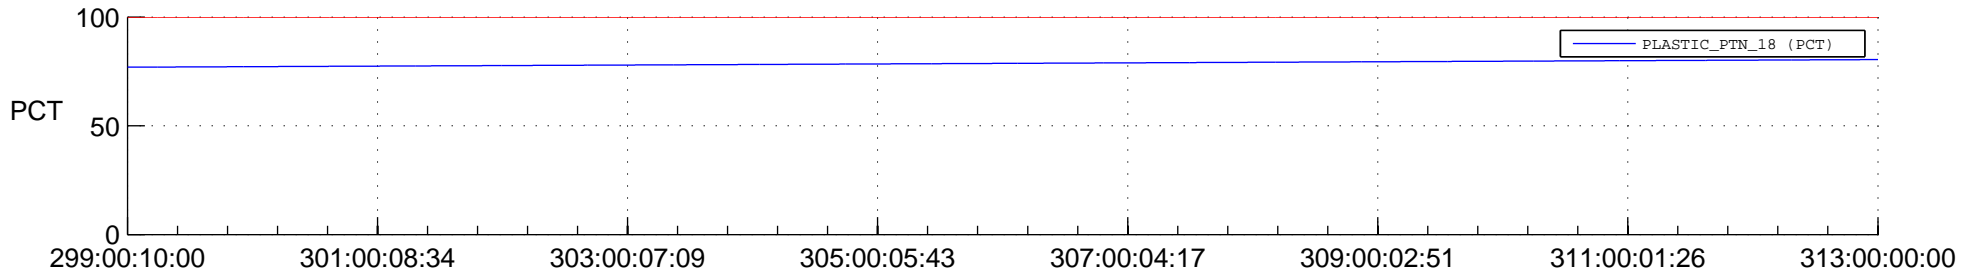

STEREO AHEAD SPACE WEATHER SSR PCT Full Prediction

SWAVES_Percent_Full_Prediction

IMPACT_Percent_Full_Prediction

PLASTIC_Percent_Full_Prediction

Spacecraft_DownLink_Rate

Ground Time (2015:299:00:10:00.000 -2015:313:00:00:00.000)