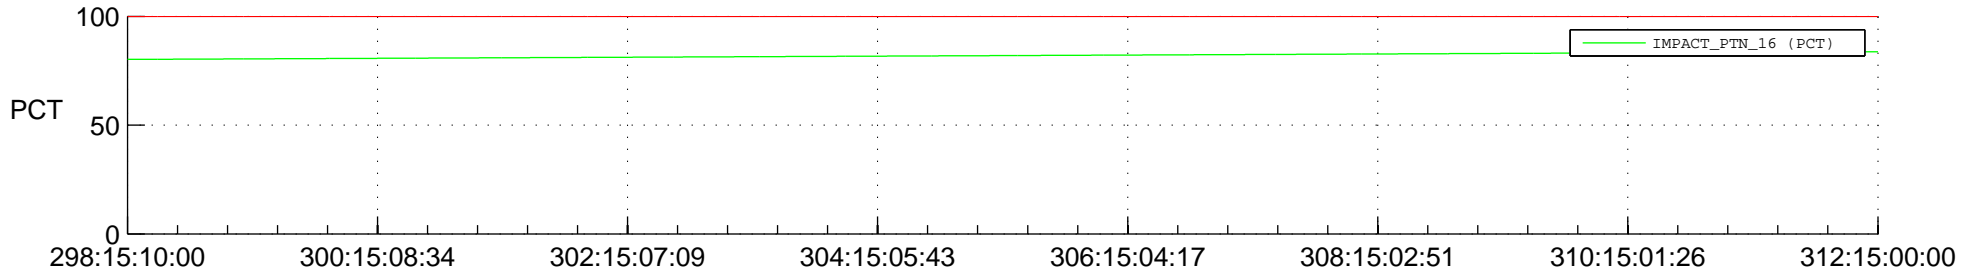

STEREO AHEAD SPACE WEATHER SSR PCT Full Prediction

SWAVES_Percent_Full_Prediction

IMPACT_Percent_Full_Prediction

PLASTIC_Percent_Full_Prediction

Spacecraft_DownLink_Rate

Ground Time (2015:298:15:10:00.000 -2015:312:15:00:00.000)