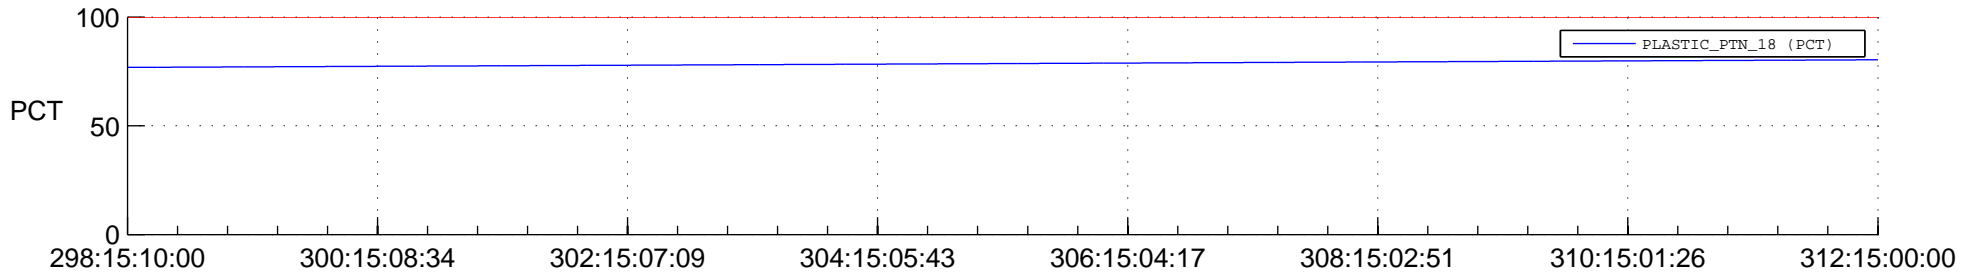

STEREO AHEAD SPACE WEATHER SSR PCT Full Prediction

SWAVES_Percent_Full_Prediction

IMPACT_Percent_Full_Prediction

PLASTIC_Percent_Full_Prediction

Spacecraft_DownLink_Rate

Ground Time (2015:298:15:10:00.000 -2015:312:15:00:00.000)