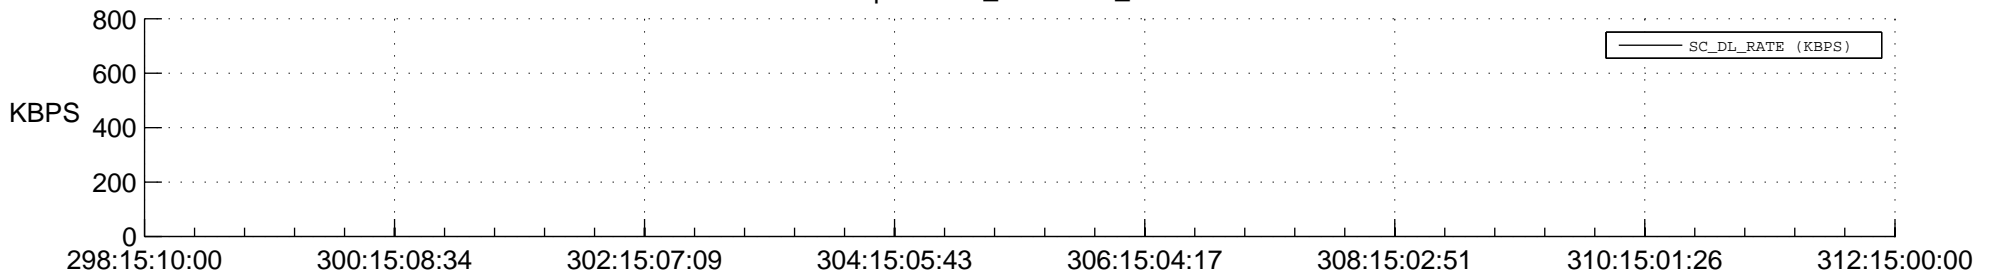

STEREO AHEAD SPACE WEATHER SSR PCT Full Prediction

SWAVES_Percent_Full_Prediction

IMPACT_Percent_Full_Prediction

PLASTIC_Percent_Full_Prediction

Spacecraft_DownLink_Rate

Ground Time (2015:298:15:10:00.000 -2015:312:15:00:00.000)