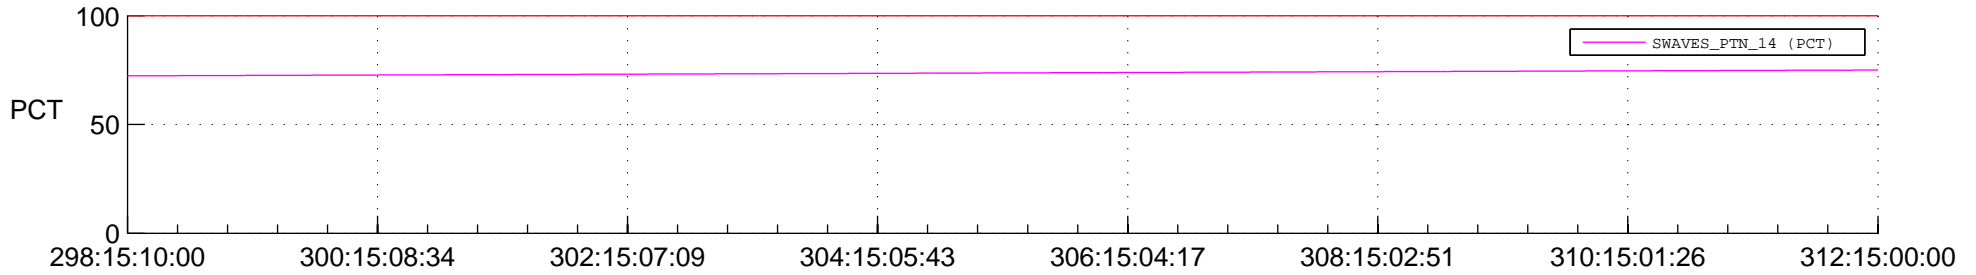

STEREO AHEAD SPACE WEATHER SSR PCT Full Prediction

SWAVES_Percent_Full_Prediction

IMPACT_Percent_Full_Prediction

PLASTIC_Percent_Full_Prediction

Spacecraft_DownLink_Rate

Ground Time (2015:298:15:10:00.000 -2015:312:15:00:00.000)