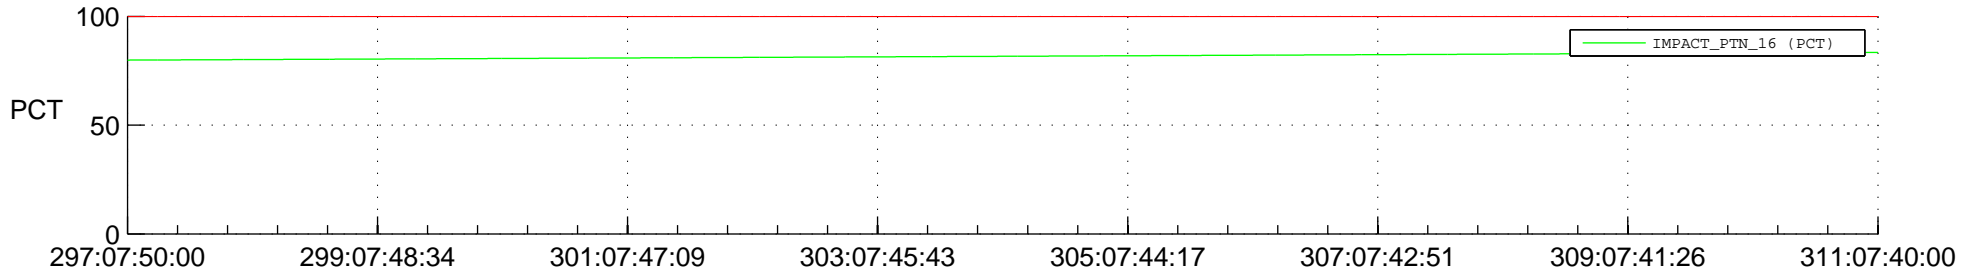

STEREO AHEAD SPACE WEATHER SSR PCT Full Prediction

SWAVES_Percent_Full_Prediction

IMPACT_Percent_Full_Prediction

PLASTIC_Percent_Full_Prediction

Spacecraft_DownLink_Rate

Ground Time (2015:297:07:50:00.000 -2015:311:07:40:00.000)