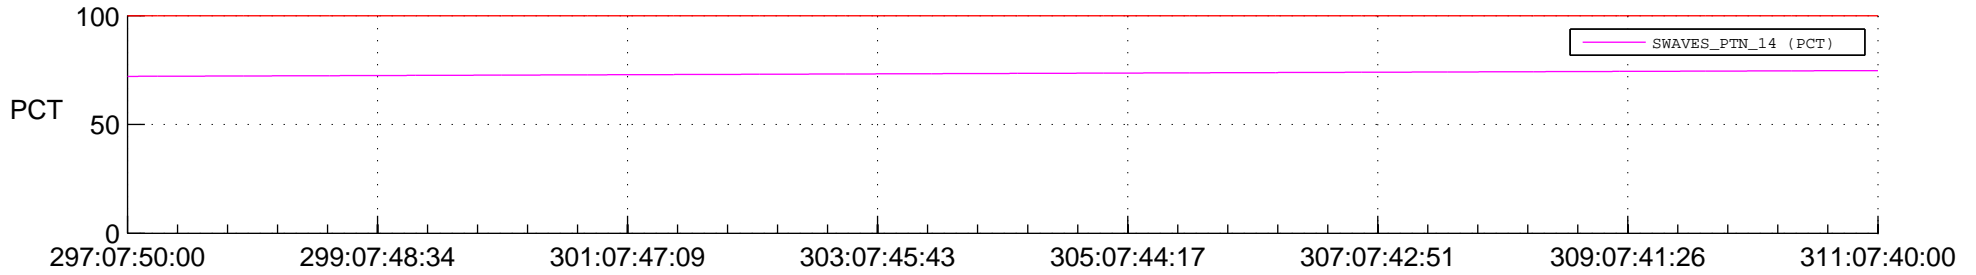

STEREO AHEAD SPACE WEATHER SSR PCT Full Prediction

SWAVES_Percent_Full_Prediction

IMPACT_Percent_Full_Prediction

PLASTIC_Percent_Full_Prediction

Spacecraft_DownLink_Rate

Ground Time (2015:297:07:50:00.000 -2015:311:07:40:00.000)