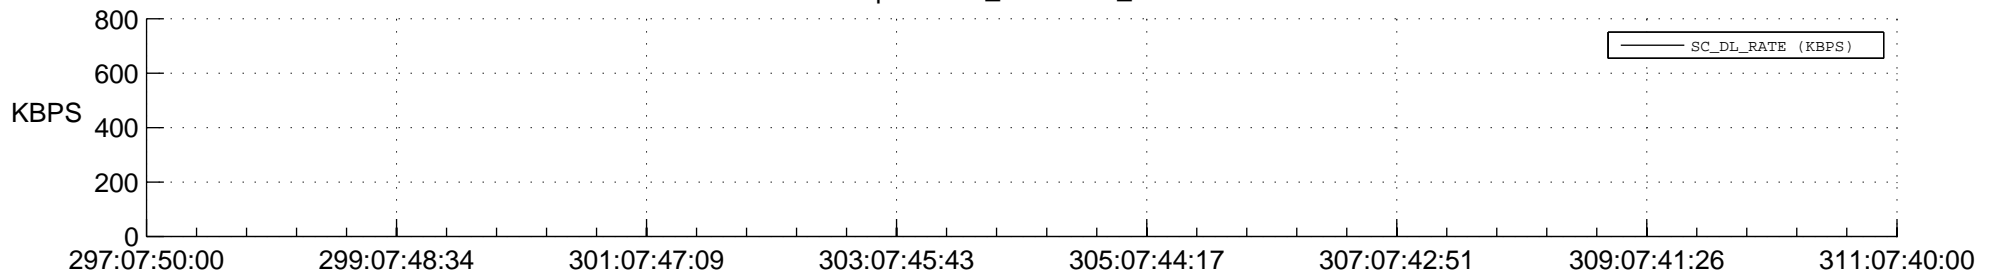

STEREO AHEAD SPACE WEATHER SSR PCT Full Prediction

SWAVES_Percent_Full_Prediction

IMPACT_Percent_Full_Prediction

PLASTIC_Percent_Full_Prediction

Spacecraft_DownLink_Rate

Ground Time (2015:297:07:50:00.000 -2015:311:07:40:00.000)