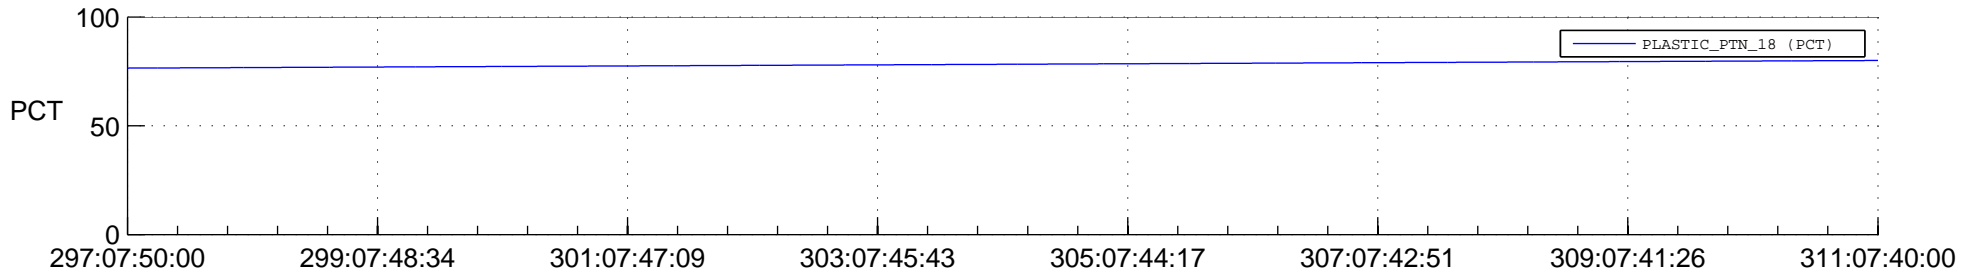

STEREO AHEAD SPACE WEATHER SSR PCT Full Prediction

SWAVES_Percent_Full_Prediction

IMPACT_Percent_Full_Prediction

PLASTIC_Percent_Full_Prediction

Spacecraft_DownLink_Rate

Ground Time (2015:297:07:50:00.000 -2015:311:07:40:00.000)