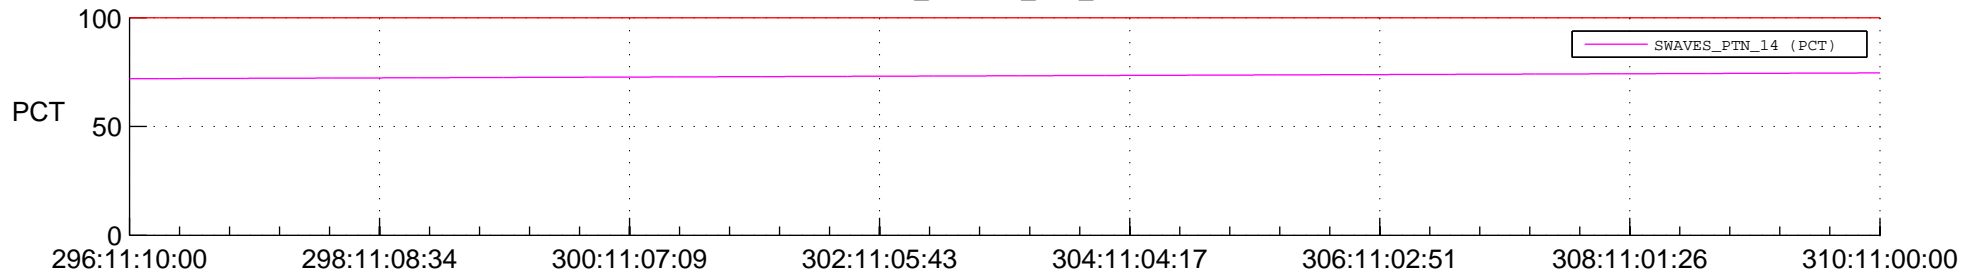

STEREO AHEAD SPACE WEATHER SSR PCT Full Prediction

SWAVES_Percent_Full_Prediction

IMPACT_Percent_Full_Prediction

PLASTIC_Percent_Full_Prediction

Spacecraft_DownLink_Rate

Ground Time (2015:296:11:10:00.000 -2015:310:11:00:00.000)