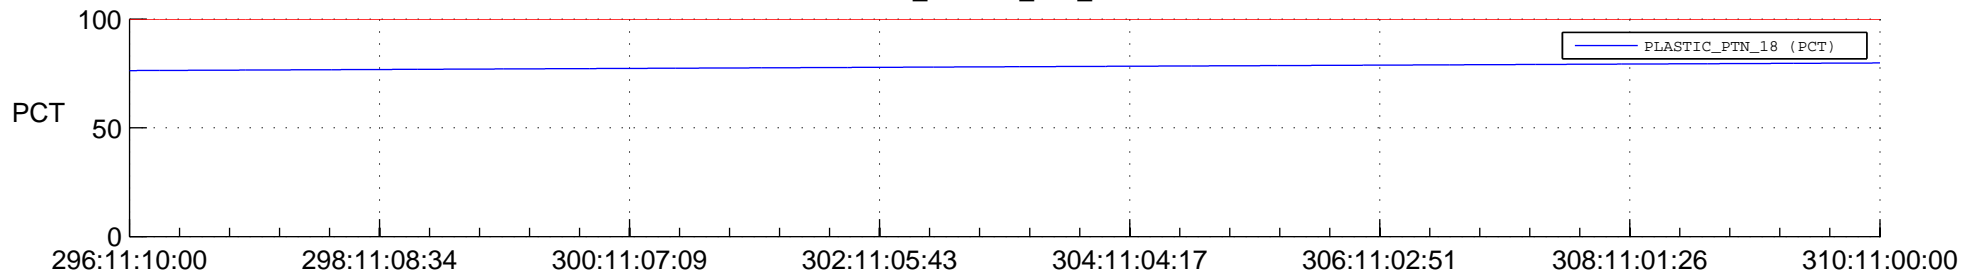

STEREO AHEAD SPACE WEATHER SSR PCT Full Prediction

SWAVES_Percent_Full_Prediction

IMPACT_Percent_Full_Prediction

PLASTIC_Percent_Full_Prediction

Spacecraft_DownLink_Rate

Ground Time (2015:296:11:10:00.000 -2015:310:11:00:00.000)