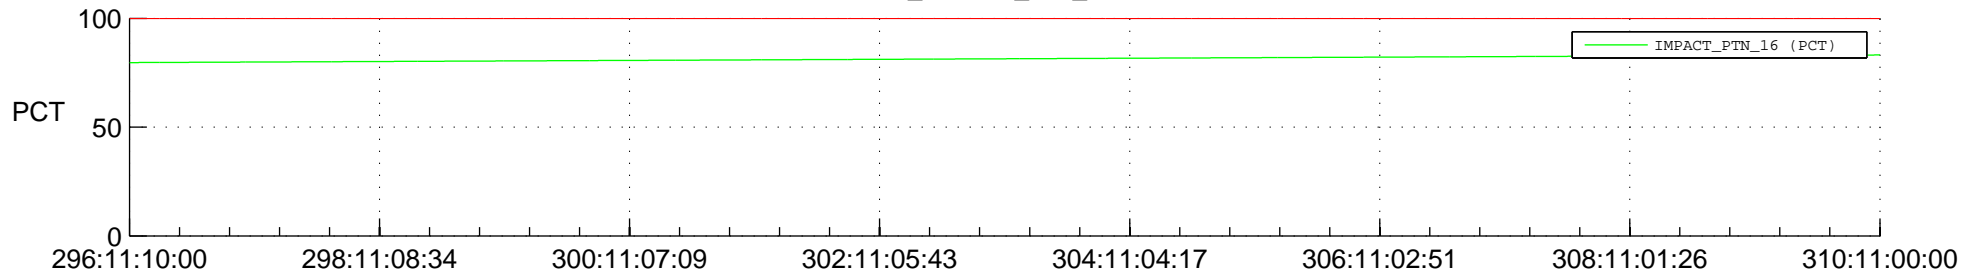

STEREO AHEAD SPACE WEATHER SSR PCT Full Prediction

SWAVES_Percent_Full_Prediction

IMPACT_Percent_Full_Prediction

PLASTIC_Percent_Full_Prediction

Spacecraft_DownLink_Rate

Ground Time (2015:296:11:10:00.000 -2015:310:11:00:00.000)