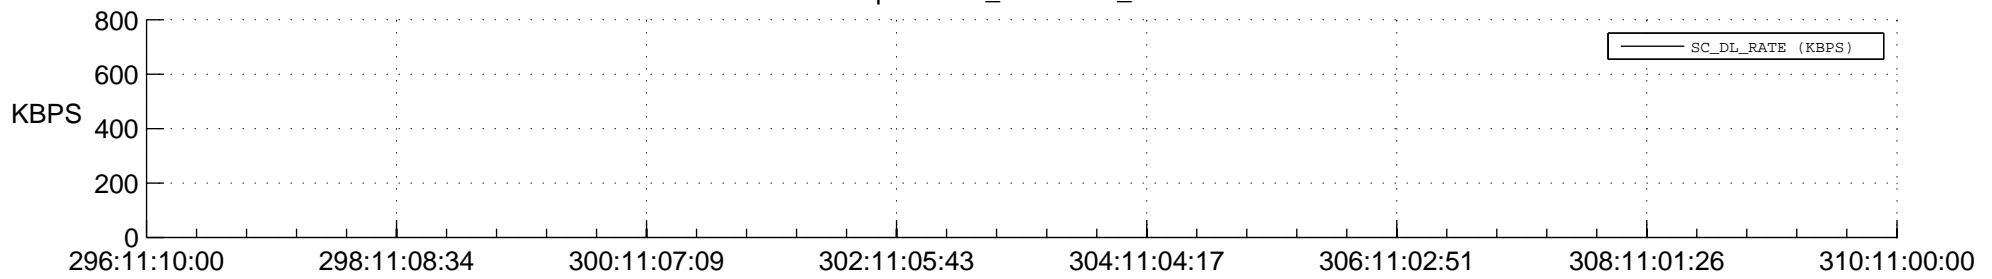

STEREO AHEAD SPACE WEATHER SSR PCT Full Prediction

SWAVES_Percent_Full_Prediction

IMPACT_Percent_Full_Prediction

PLASTIC_Percent_Full_Prediction

Spacecraft_DownLink_Rate

Ground Time (2015:296:11:10:00.000 -2015:310:11:00:00.000)