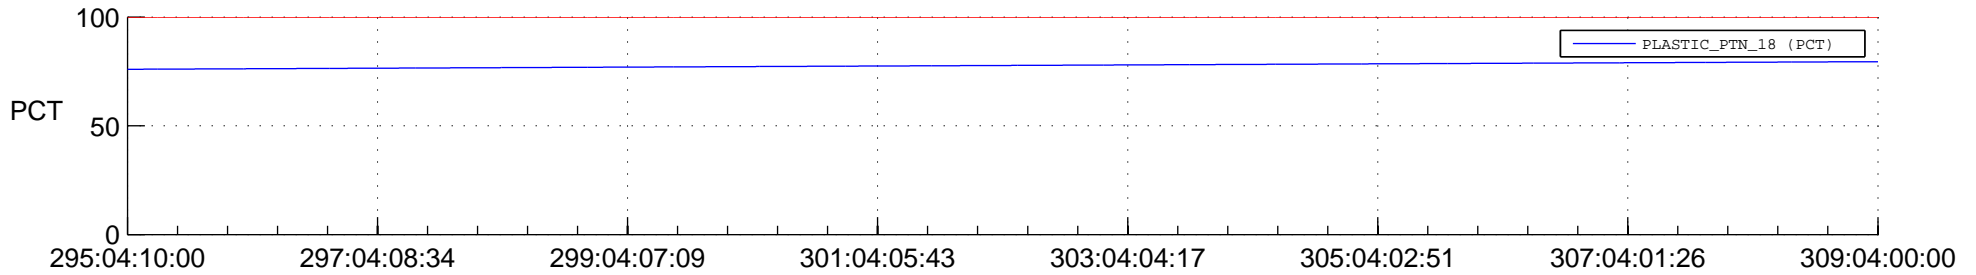

STEREO AHEAD SPACE WEATHER SSR PCT Full Prediction

SWAVES_Percent_Full_Prediction

IMPACT_Percent_Full_Prediction

PLASTIC_Percent_Full_Prediction

Spacecraft_DownLink_Rate