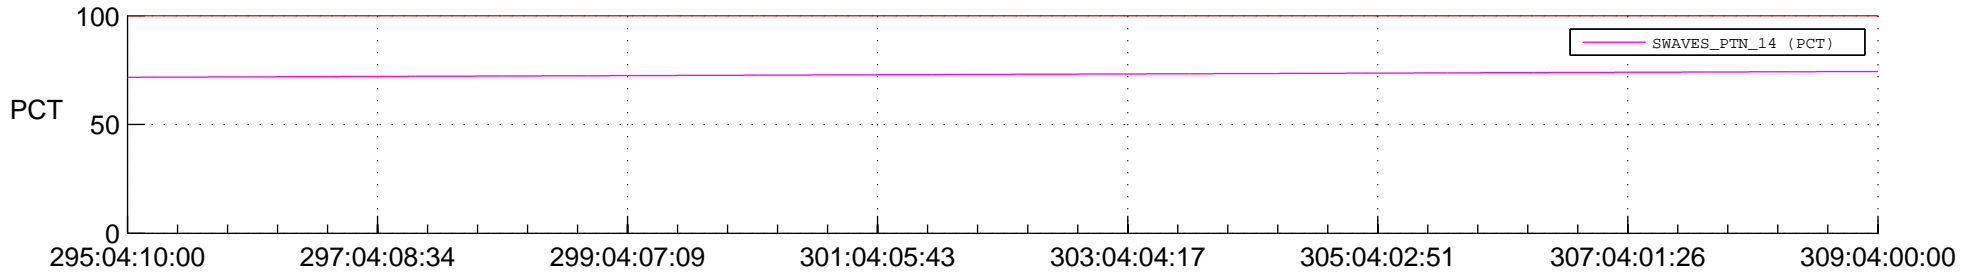

STEREO AHEAD SPACE WEATHER SSR PCT Full Prediction

SWAVES_Percent_Full_Prediction

IMPACT_Percent_Full_Prediction

PLASTIC_Percent_Full_Prediction

Spacecraft_DownLink_Rate