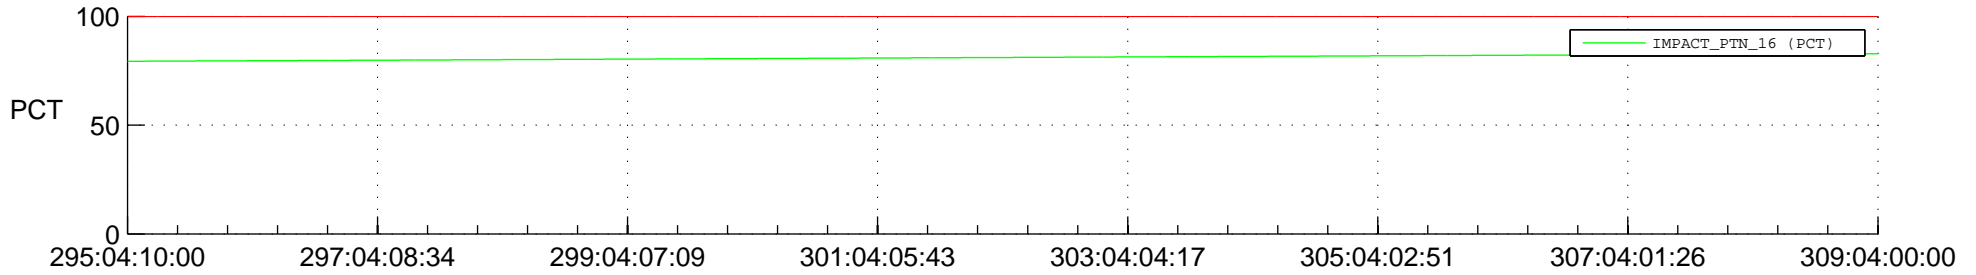

STEREO AHEAD SPACE WEATHER SSR PCT Full Prediction

SWAVES_Percent_Full_Prediction

IMPACT_Percent_Full_Prediction

PLASTIC_Percent_Full_Prediction

Spacecraft_DownLink_Rate