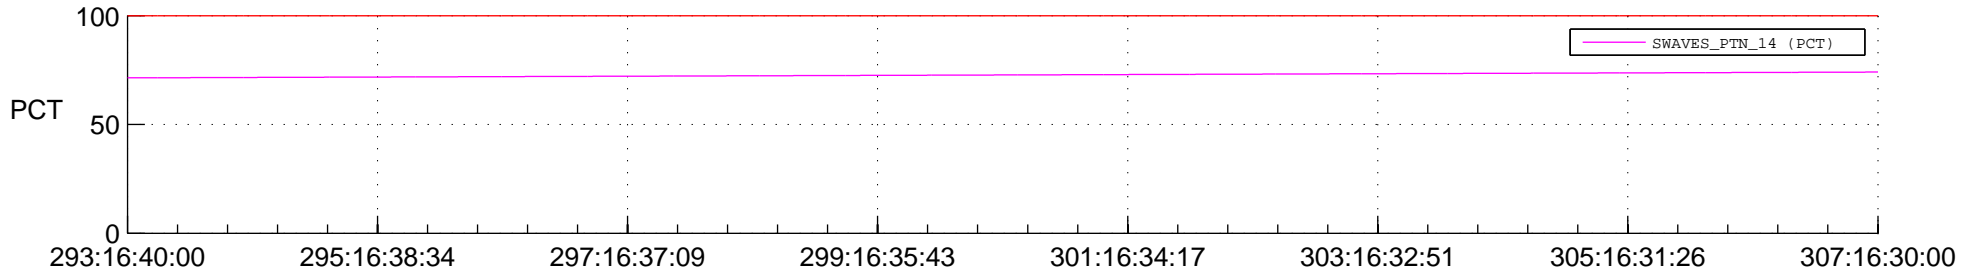

STEREO AHEAD SPACE WEATHER SSR PCT Full Prediction

SWAVES_Percent_Full_Prediction

IMPACT_Percent_Full_Prediction

PLASTIC_Percent_Full_Prediction

Spacecraft_DownLink_Rate