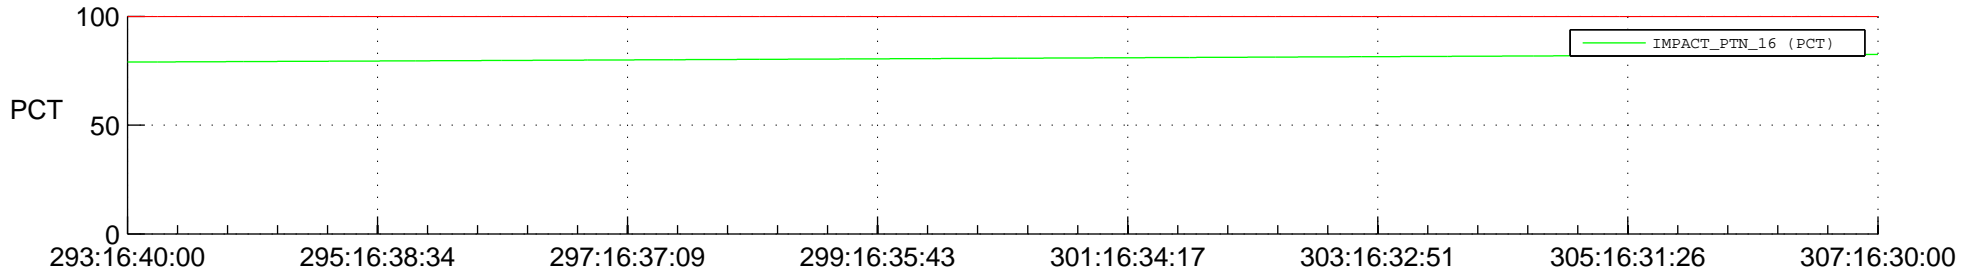

STEREO AHEAD SPACE WEATHER SSR PCT Full Prediction

SWAVES_Percent_Full_Prediction

IMPACT_Percent_Full_Prediction

PLASTIC_Percent_Full_Prediction

Spacecraft_DownLink_Rate