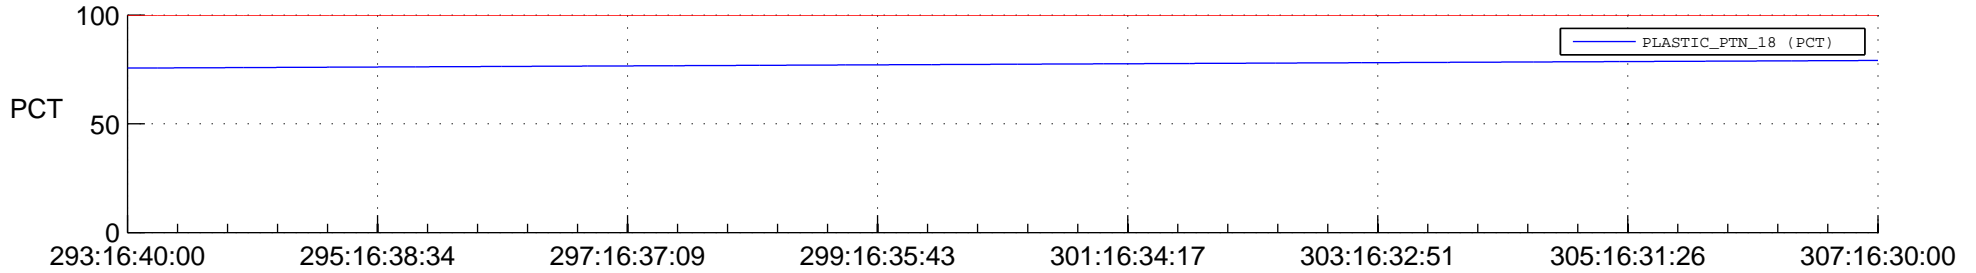

STEREO AHEAD SPACE WEATHER SSR PCT Full Prediction

SWAVES_Percent_Full_Prediction

IMPACT_Percent_Full_Prediction

PLASTIC_Percent_Full_Prediction

Spacecraft_DownLink_Rate