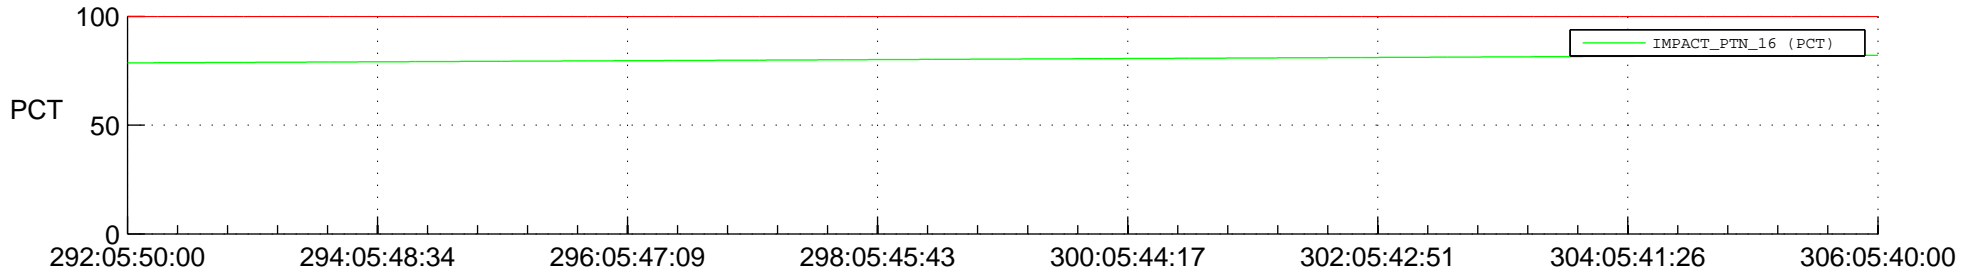

STEREO AHEAD SPACE WEATHER SSR PCT Full Prediction

SWAVES_Percent_Full_Prediction

IMPACT_Percent_Full_Prediction

PLASTIC_Percent_Full_Prediction

Spacecraft_DownLink_Rate

Ground Time (2015:292:05:50:00.000 -2015:306:05:40:00.000)