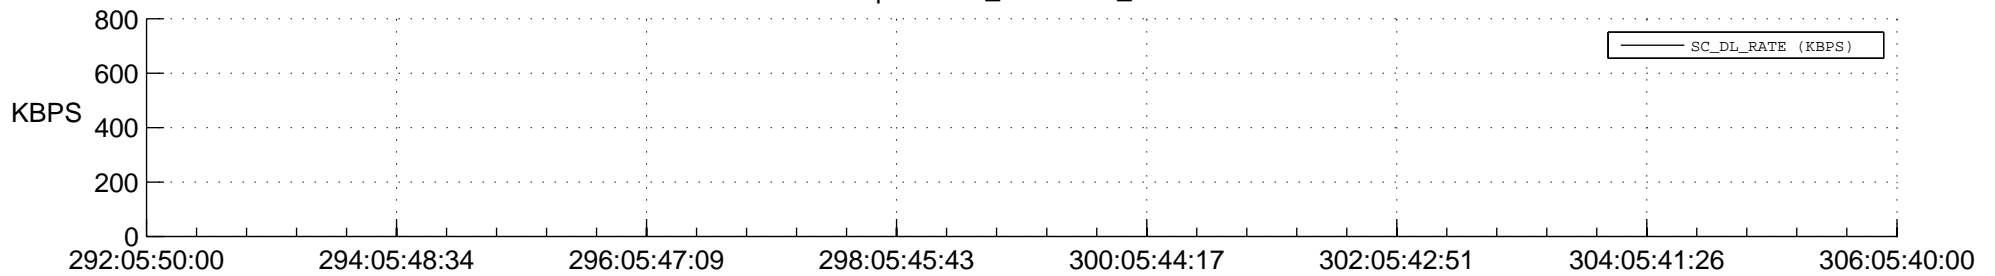

STEREO AHEAD SPACE WEATHER SSR PCT Full Prediction

SWAVES_Percent_Full_Prediction

IMPACT_Percent_Full_Prediction

PLASTIC_Percent_Full_Prediction

Spacecraft_DownLink_Rate

Ground Time (2015:292:05:50:00.000 -2015:306:05:40:00.000)