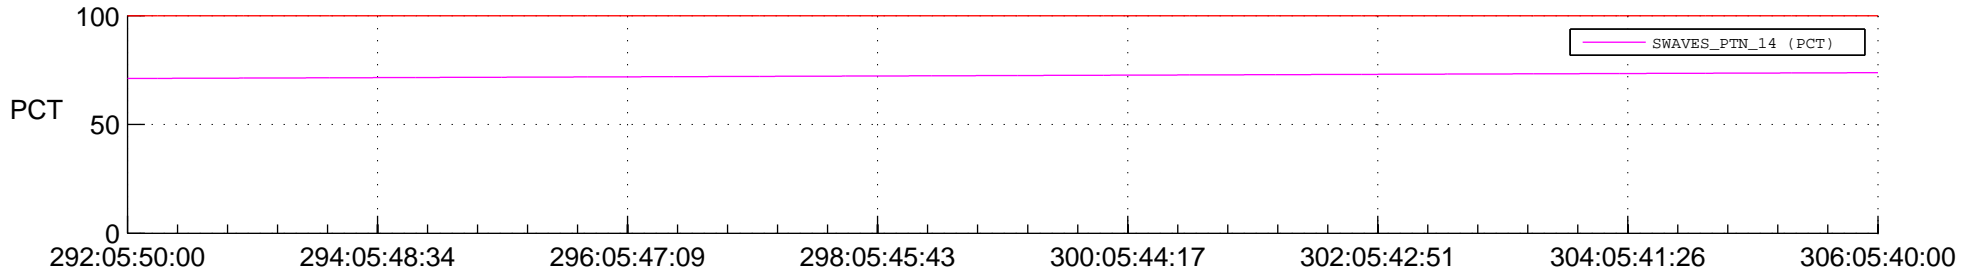

STEREO AHEAD SPACE WEATHER SSR PCT Full Prediction

SWAVES_Percent_Full_Prediction

IMPACT_Percent_Full_Prediction

PLASTIC_Percent_Full_Prediction

Spacecraft_DownLink_Rate

Ground Time (2015:292:05:50:00.000 -2015:306:05:40:00.000)