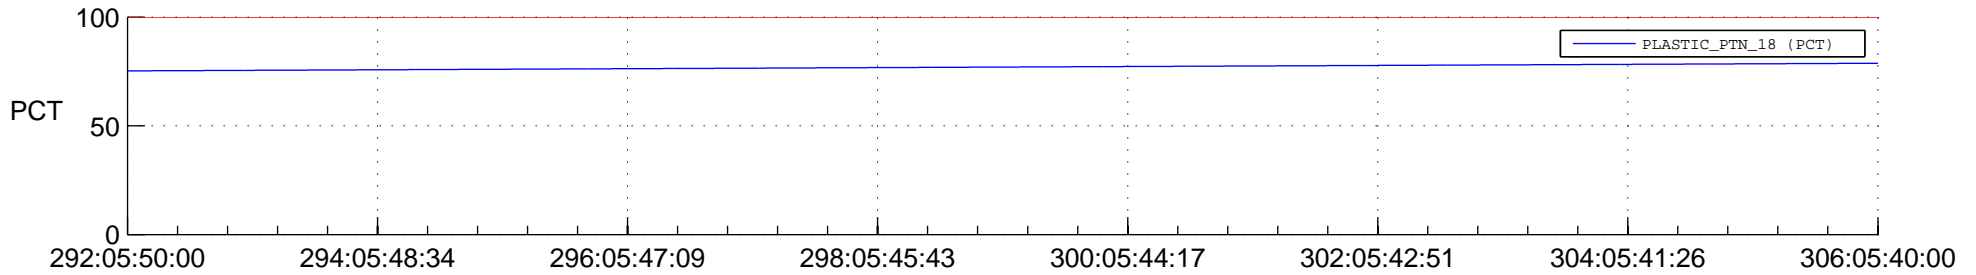

STEREO AHEAD SPACE WEATHER SSR PCT Full Prediction

SWAVES_Percent_Full_Prediction

IMPACT_Percent_Full_Prediction

PLASTIC_Percent_Full_Prediction

Spacecraft_DownLink_Rate

Ground Time (2015:292:05:50:00.000 -2015:306:05:40:00.000)