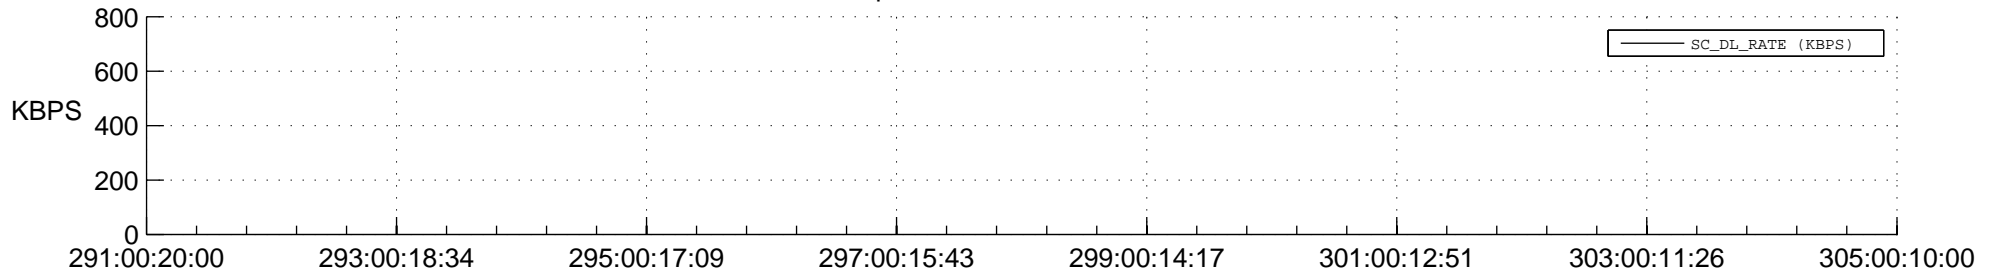

STEREO AHEAD SPACE WEATHER SSR PCT Full Prediction

SWAVES_Percent_Full_Prediction

IMPACT_Percent_Full_Prediction

PLASTIC_Percent_Full_Prediction

Spacecraft_DownLink_Rate

Ground Time (2015:291:00:20:00.000 -2015:305:00:10:00.000)