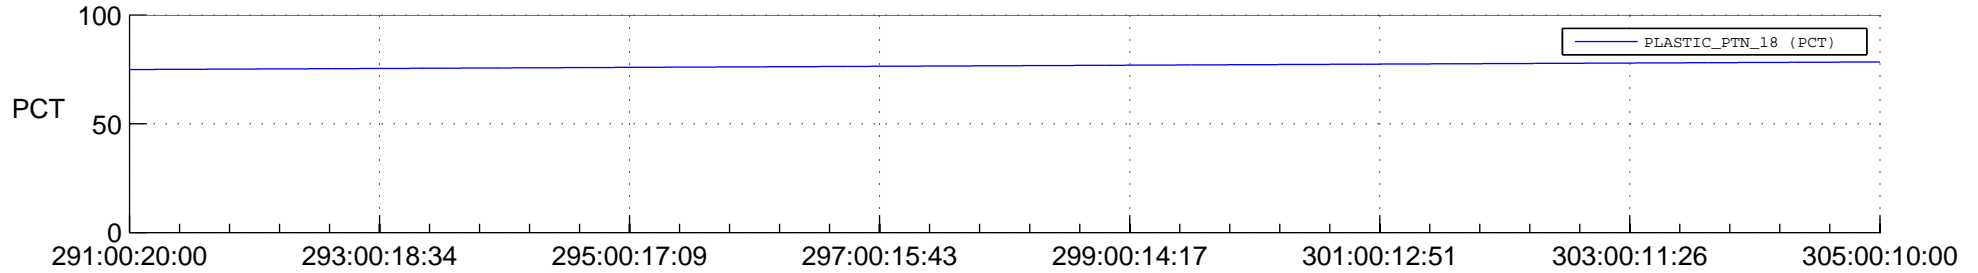

STEREO AHEAD SPACE WEATHER SSR PCT Full Prediction

SWAVES_Percent_Full_Prediction

IMPACT_Percent_Full_Prediction

PLASTIC_Percent_Full_Prediction

Spacecraft_DownLink_Rate

Ground Time (2015:291:00:20:00.000 -2015:305:00:10:00.000)