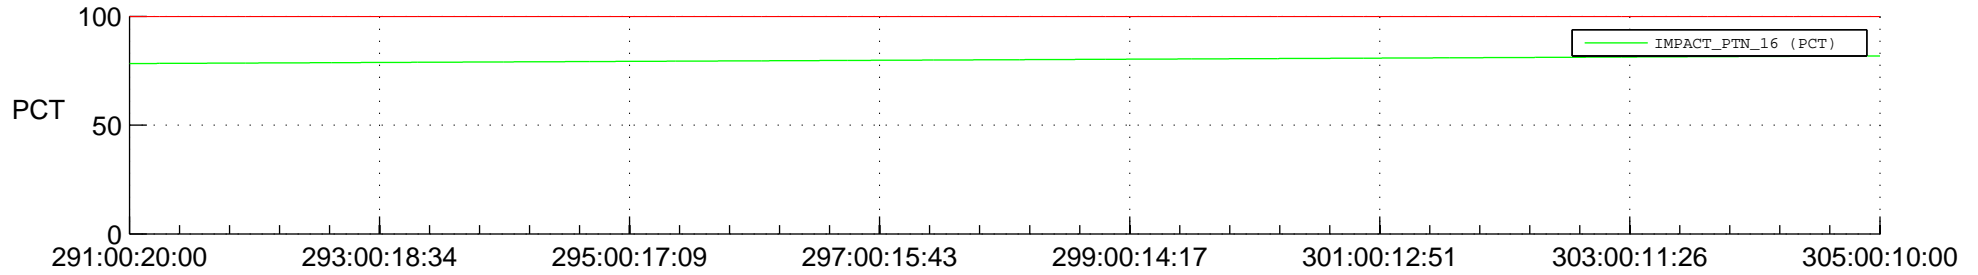

STEREO AHEAD SPACE WEATHER SSR PCT Full Prediction

SWAVES_Percent_Full_Prediction

IMPACT_Percent_Full_Prediction

PLASTIC_Percent_Full_Prediction

Spacecraft_DownLink_Rate

Ground Time (2015:291:00:20:00.000 -2015:305:00:10:00.000)