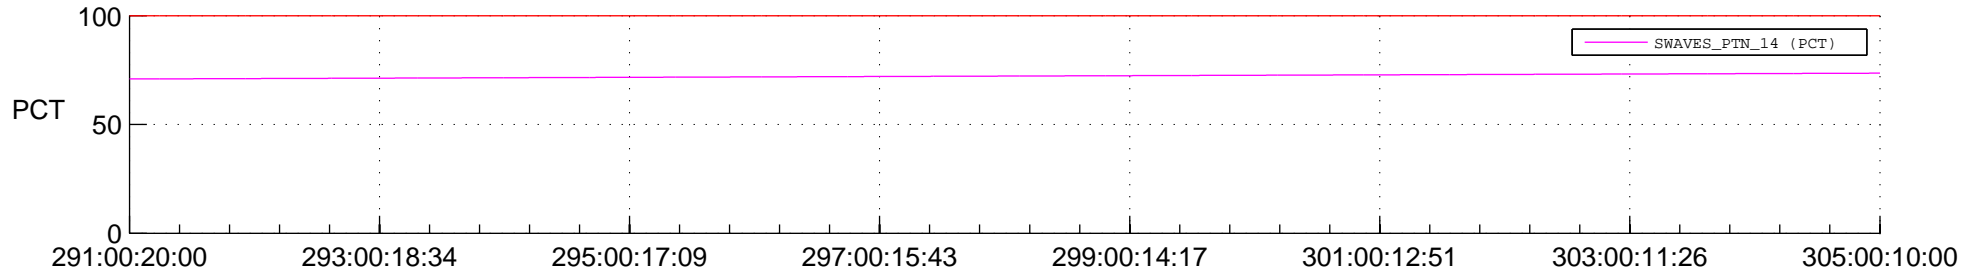

STEREO AHEAD SPACE WEATHER SSR PCT Full Prediction

SWAVES_Percent_Full_Prediction

IMPACT_Percent_Full_Prediction

PLASTIC_Percent_Full_Prediction

Spacecraft_DownLink_Rate

Ground Time (2015:291:00:20:00.000 -2015:305:00:10:00.000)