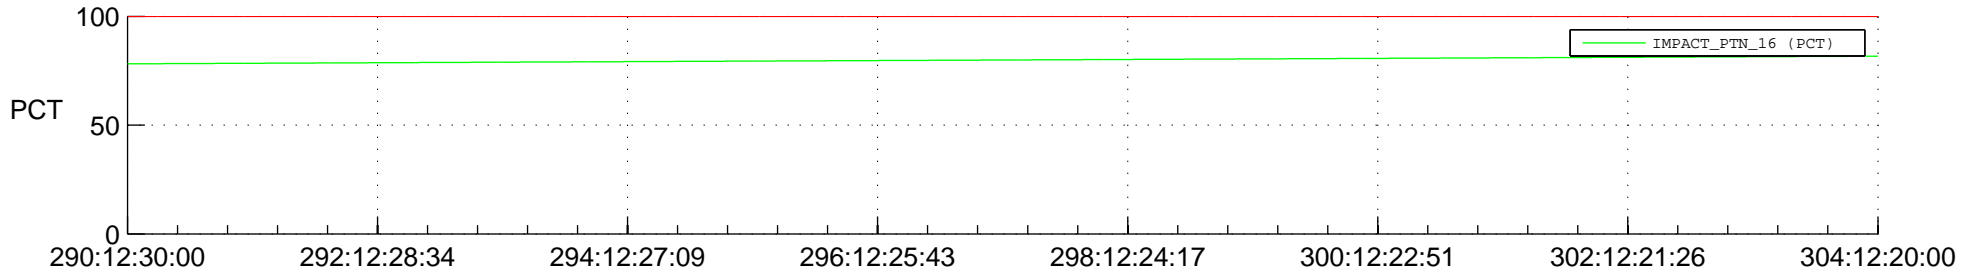

IMPACT_Percent_Full_Prediction