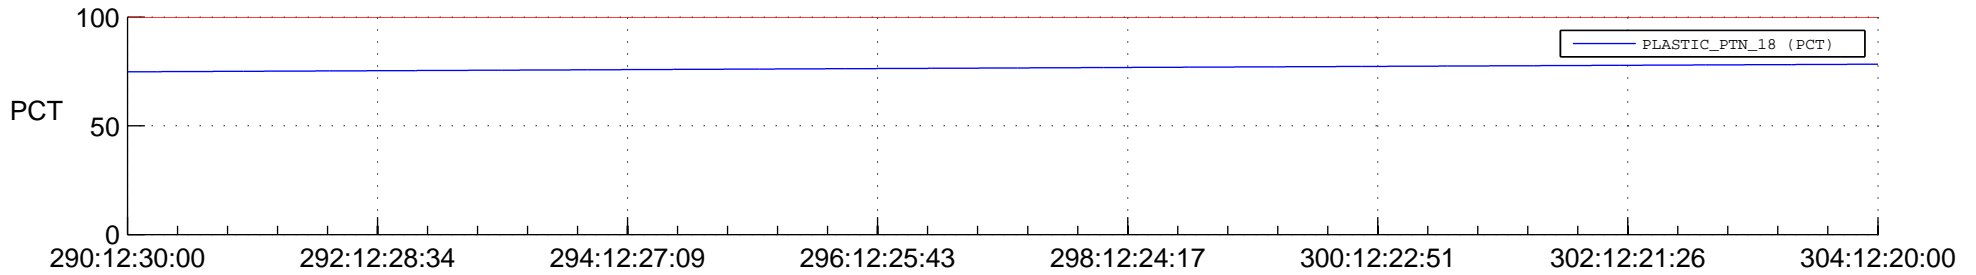

## Spacecraft\_DownLink\_Rate

Ground Time (2015:290:12:30:00.000 -2015:304:12:20:00.000)