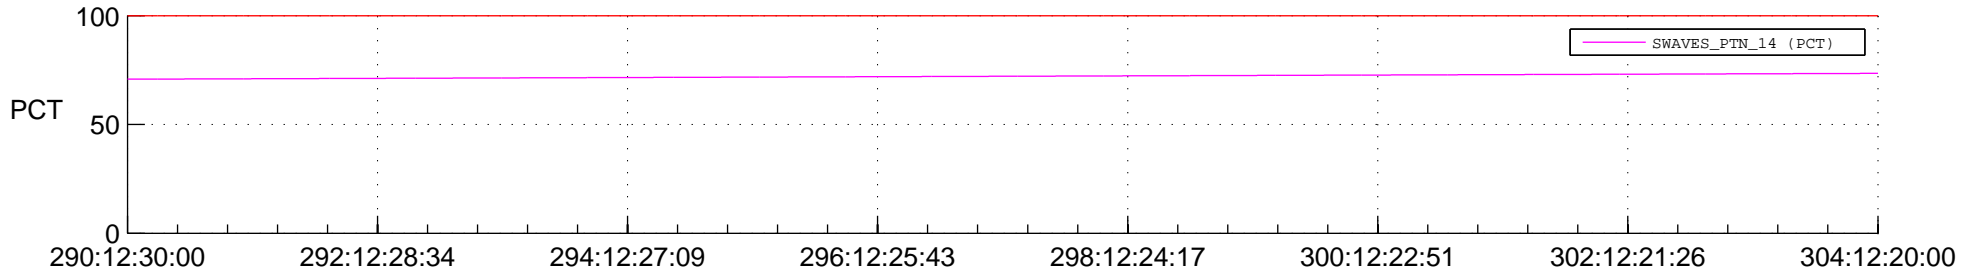

STEREO AHEAD SPACE WEATHER SSR PCT Full Prediction

SWAVES_Percent_Full_Prediction