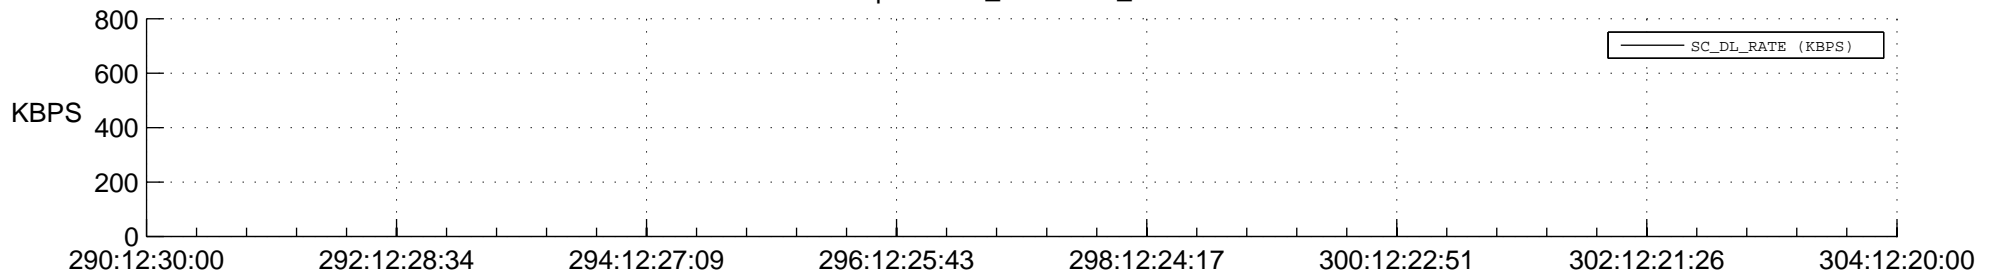

## Spacecraft\_DownLink\_Rate

Ground Time (2015:290:12:30:00.000 -2015:304:12:20:00.000)