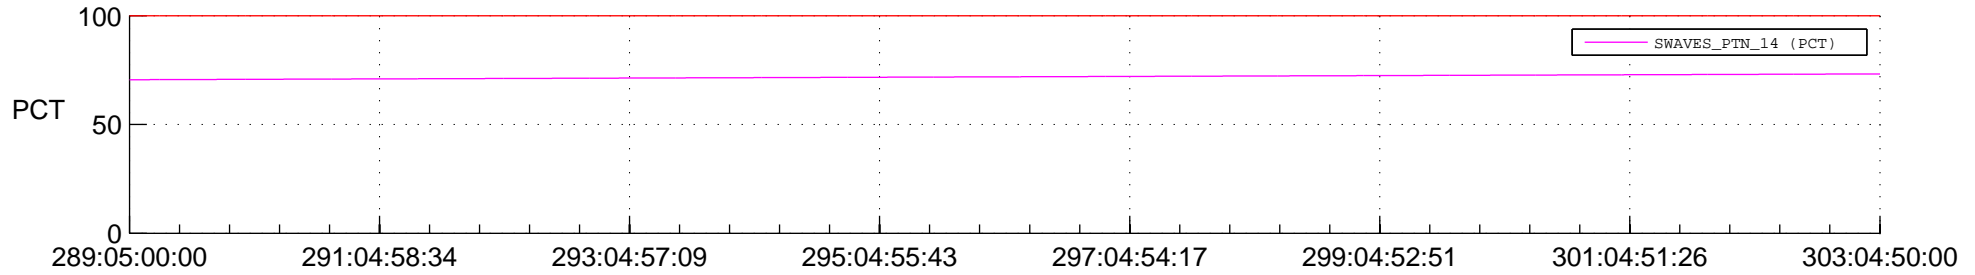

STEREO AHEAD SPACE WEATHER SSR PCT Full Prediction

SWAVES_Percent_Full_Prediction

IMPACT_Percent_Full_Prediction

PLASTIC_Percent_Full_Prediction

Spacecraft_DownLink_Rate

Ground Time (2015:289:05:00:00.000 -2015:303:04:50:00.000)