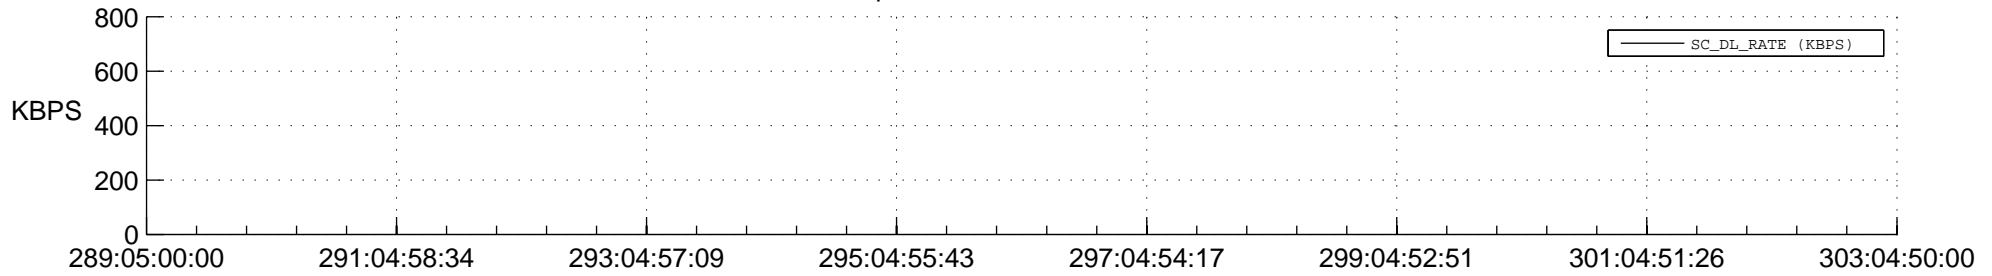

STEREO AHEAD SPACE WEATHER SSR PCT Full Prediction

SWAVES_Percent_Full_Prediction

IMPACT_Percent_Full_Prediction

PLASTIC_Percent_Full_Prediction

Spacecraft_DownLink_Rate

Ground Time (2015:289:05:00:00.000 -2015:303:04:50:00.000)