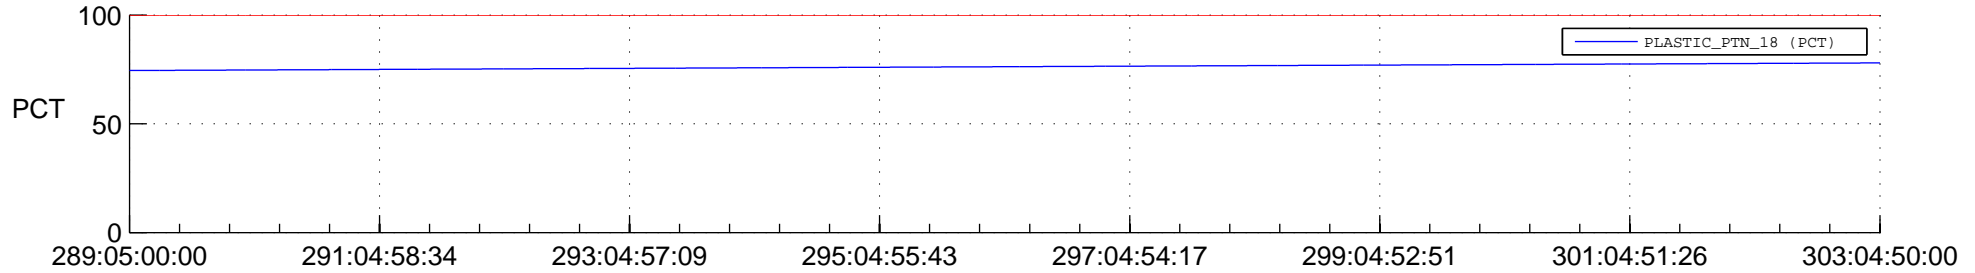

STEREO AHEAD SPACE WEATHER SSR PCT Full Prediction

SWAVES_Percent_Full_Prediction

IMPACT_Percent_Full_Prediction

PLASTIC_Percent_Full_Prediction

Spacecraft_DownLink_Rate

Ground Time (2015:289:05:00:00.000 -2015:303:04:50:00.000)