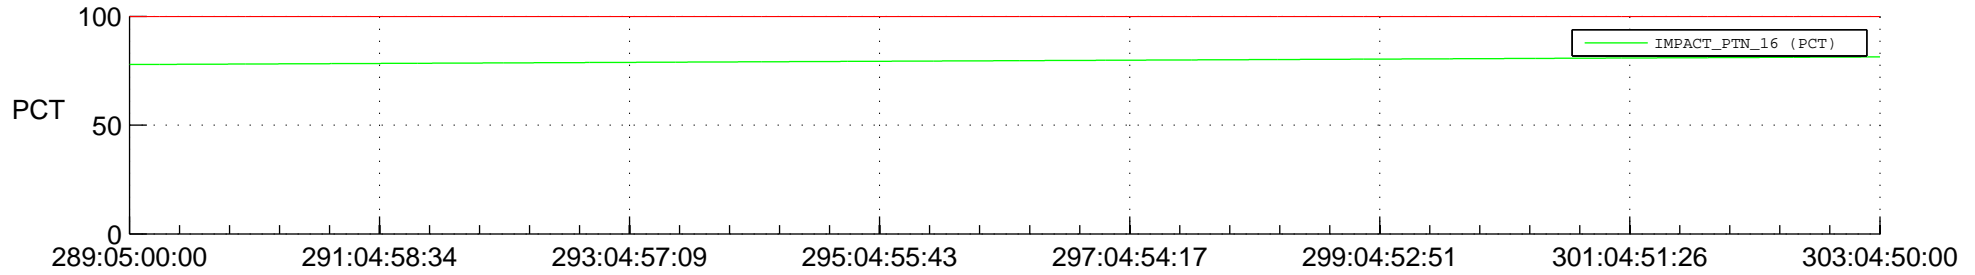

STEREO AHEAD SPACE WEATHER SSR PCT Full Prediction

SWAVES_Percent_Full_Prediction

IMPACT_Percent_Full_Prediction

PLASTIC_Percent_Full_Prediction

Spacecraft_DownLink_Rate

Ground Time (2015:289:05:00:00.000 -2015:303:04:50:00.000)