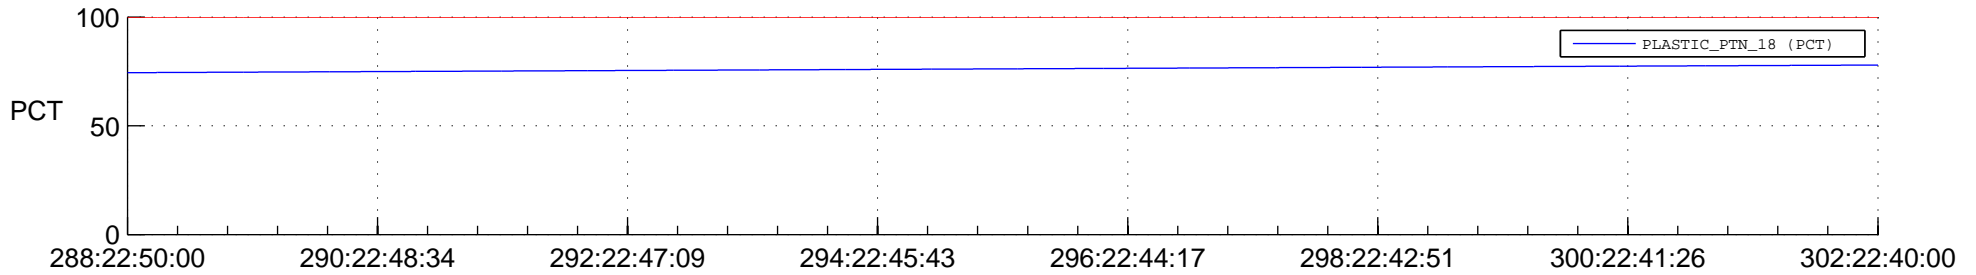

## SWAVES\_Percent\_Full\_Prediction

## Spacecraft\_DownLink\_Rate

Ground Time (2015:288:22:50:00.000 -2015:302:22:40:00.000)