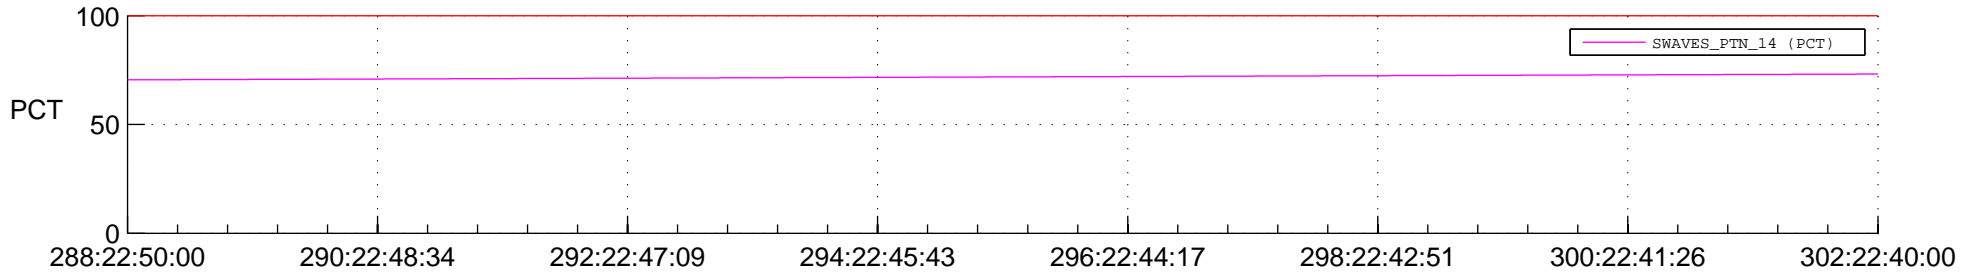

STEREO AHEAD SPACE WEATHER SSR PCT Full Prediction

SWAVES_Percent_Full_Prediction