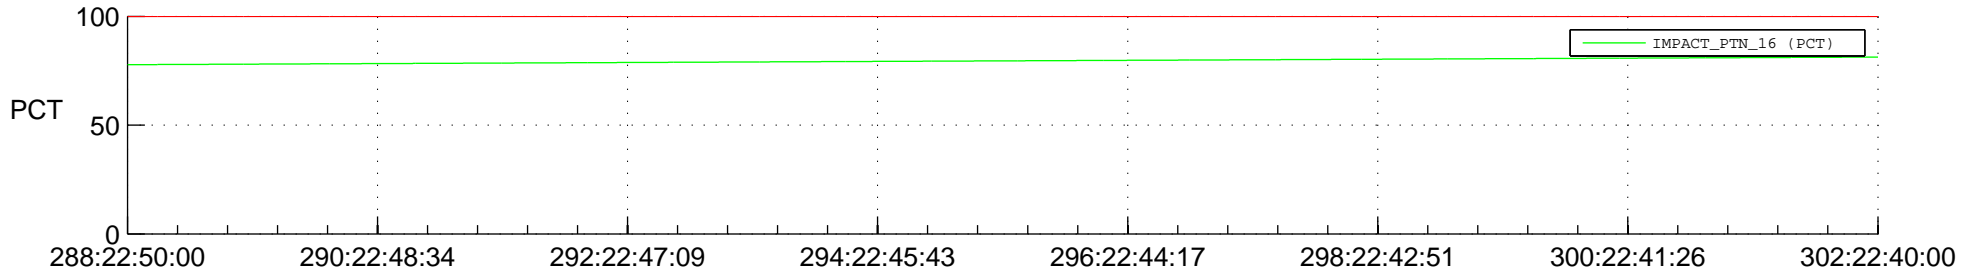

IMPACT_Percent_Full_Prediction