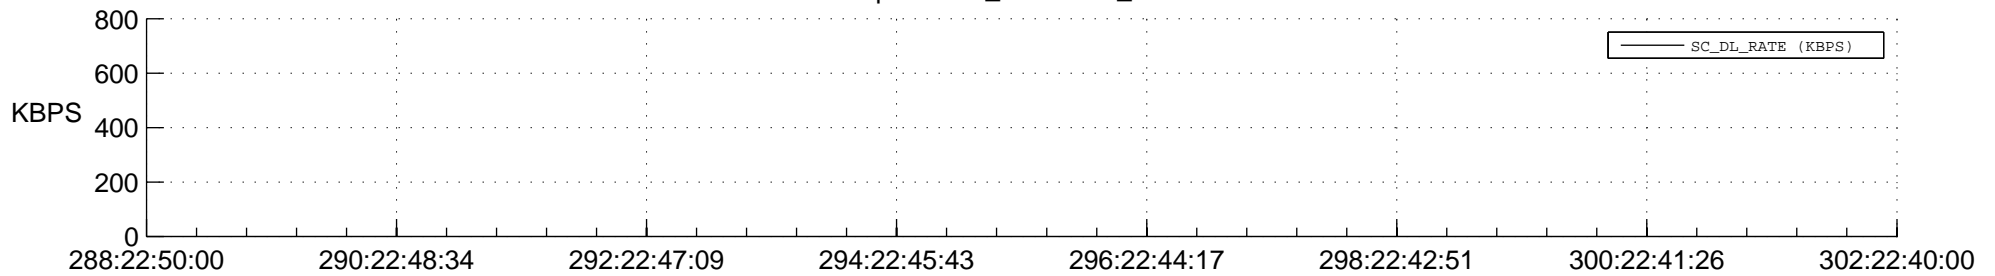

## Spacecraft\_DownLink\_Rate

Ground Time (2015:288:22:50:00.000 -2015:302:22:40:00.000)