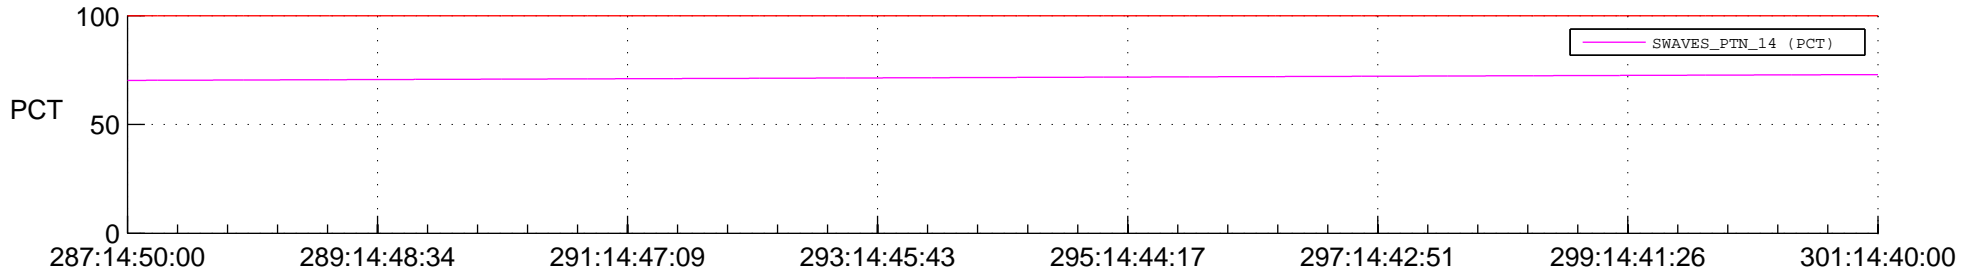

STEREO AHEAD SPACE WEATHER SSR PCT Full Prediction

SWAVES_Percent_Full_Prediction

IMPACT_Percent_Full_Prediction

PLASTIC_Percent_Full_Prediction

Spacecraft_DownLink_Rate

Ground Time (2015:287:14:50:00.000 -2015:301:14:40:00.000)