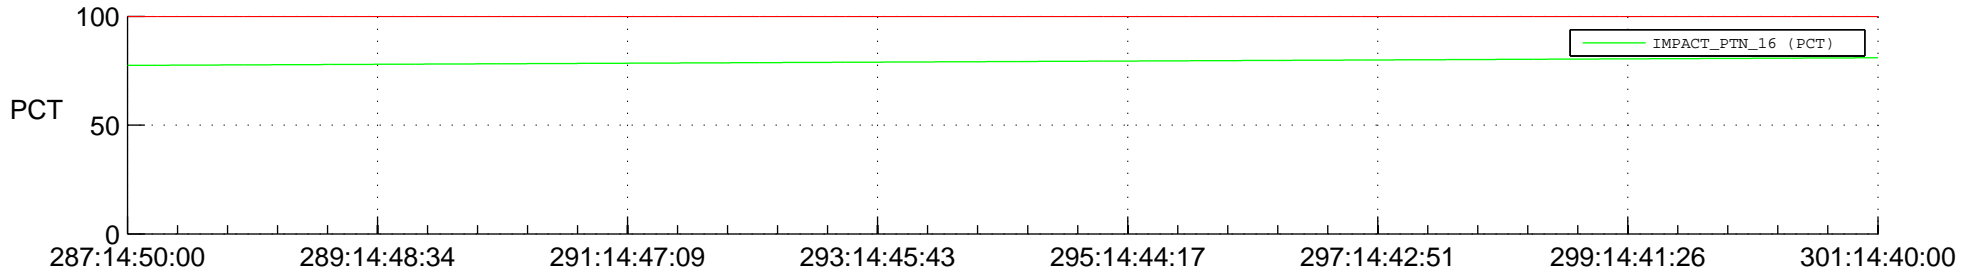

STEREO AHEAD SPACE WEATHER SSR PCT Full Prediction

SWAVES_Percent_Full_Prediction

IMPACT_Percent_Full_Prediction

PLASTIC_Percent_Full_Prediction

Spacecraft_DownLink_Rate

Ground Time (2015:287:14:50:00.000 -2015:301:14:40:00.000)