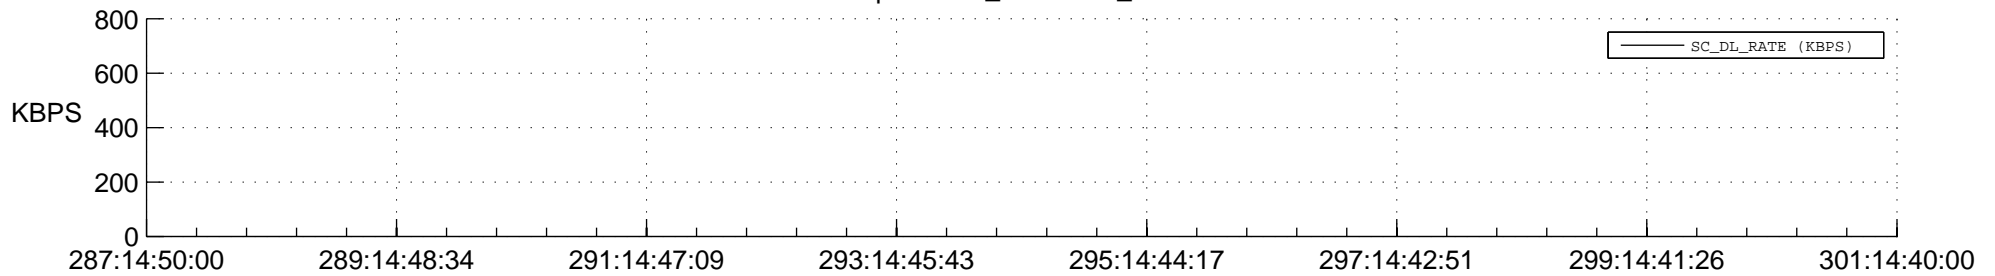

STEREO AHEAD SPACE WEATHER SSR PCT Full Prediction

SWAVES_Percent_Full_Prediction

IMPACT_Percent_Full_Prediction

PLASTIC_Percent_Full_Prediction

Spacecraft_DownLink_Rate

Ground Time (2015:287:14:50:00.000 -2015:301:14:40:00.000)