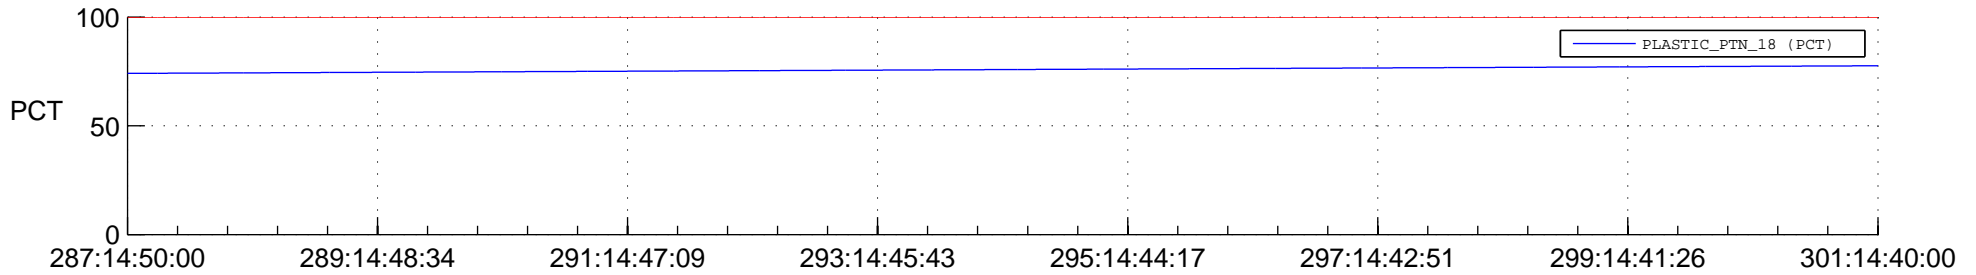

STEREO AHEAD SPACE WEATHER SSR PCT Full Prediction

SWAVES_Percent_Full_Prediction

IMPACT_Percent_Full_Prediction

PLASTIC_Percent_Full_Prediction

Spacecraft_DownLink_Rate

Ground Time (2015:287:14:50:00.000 -2015:301:14:40:00.000)