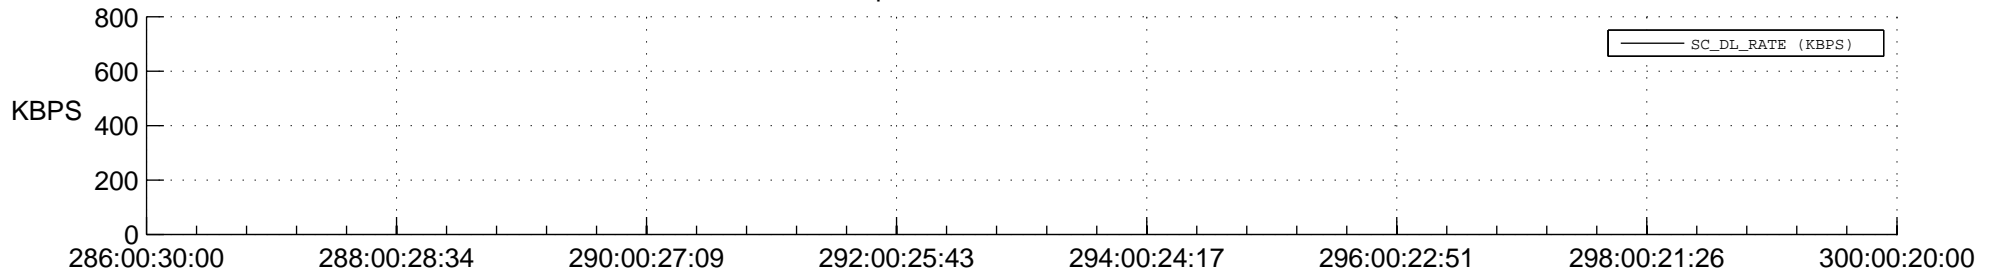

STEREO AHEAD SPACE WEATHER SSR PCT Full Prediction

SWAVES_Percent_Full_Prediction

IMPACT_Percent_Full_Prediction

PLASTIC_Percent_Full_Prediction

Spacecraft_DownLink_Rate

Ground Time (2015:286:00:30:00.000 -2015:300:00:20:00.000)