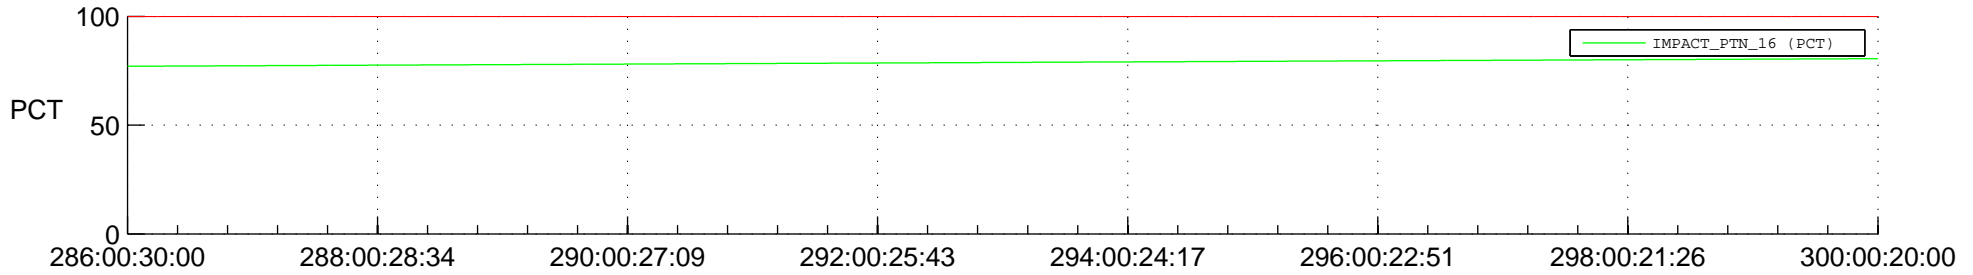

STEREO AHEAD SPACE WEATHER SSR PCT Full Prediction

SWAVES_Percent_Full_Prediction

IMPACT_Percent_Full_Prediction

PLASTIC_Percent_Full_Prediction

Spacecraft_DownLink_Rate

Ground Time (2015:286:00:30:00.000 -2015:300:00:20:00.000)