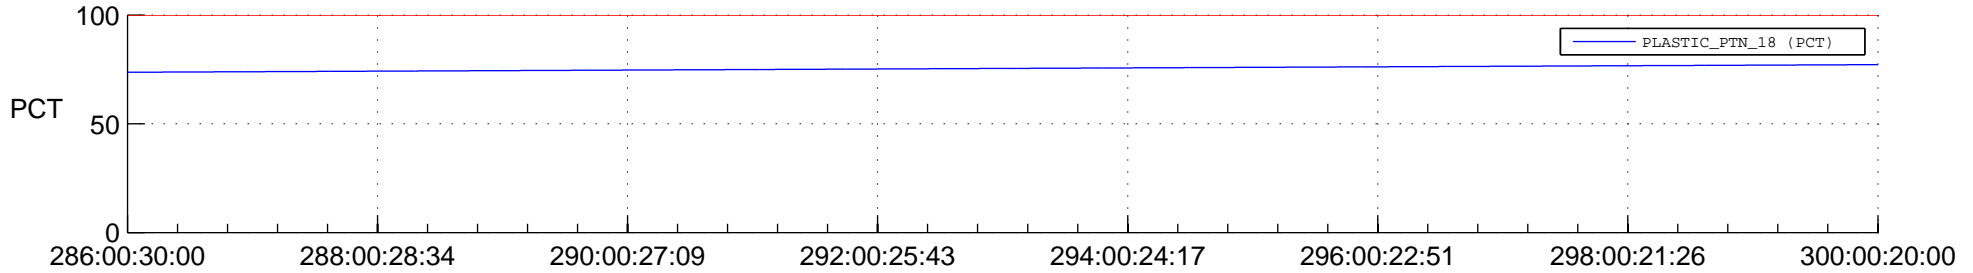

STEREO AHEAD SPACE WEATHER SSR PCT Full Prediction

SWAVES_Percent_Full_Prediction

IMPACT_Percent_Full_Prediction

PLASTIC_Percent_Full_Prediction

Spacecraft_DownLink_Rate

Ground Time (2015:286:00:30:00.000 -2015:300:00:20:00.000)