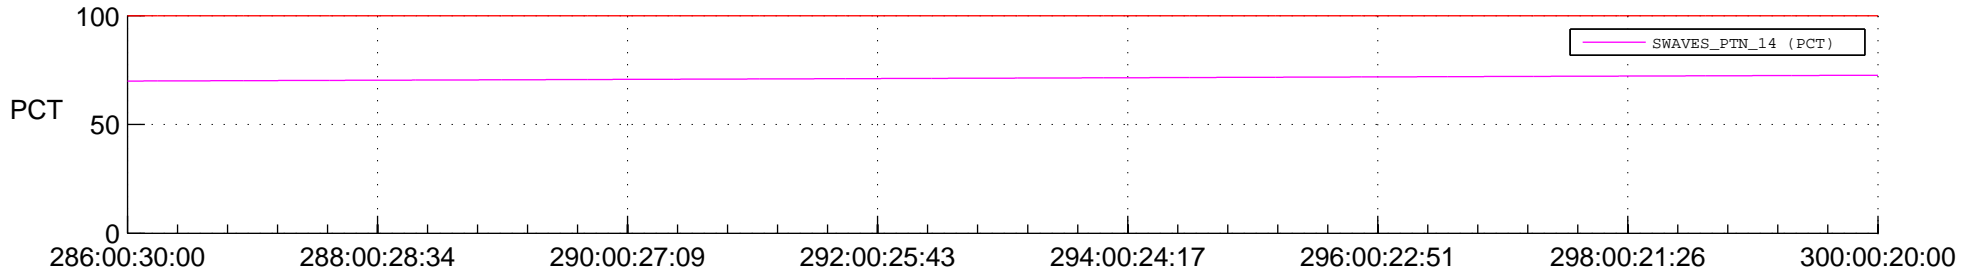

STEREO AHEAD SPACE WEATHER SSR PCT Full Prediction

SWAVES_Percent_Full_Prediction

IMPACT_Percent_Full_Prediction

PLASTIC_Percent_Full_Prediction

Spacecraft_DownLink_Rate

Ground Time (2015:286:00:30:00.000 -2015:300:00:20:00.000)