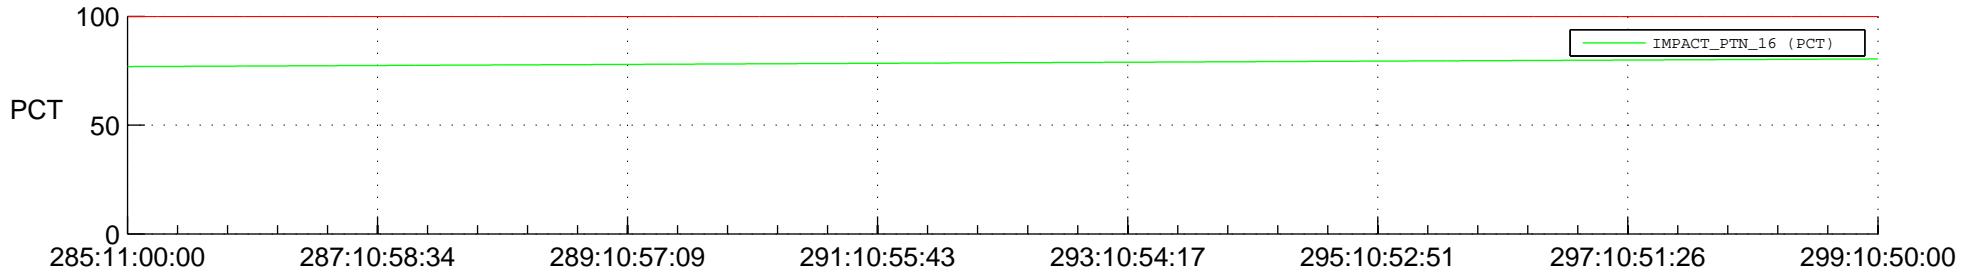

STEREO AHEAD SPACE WEATHER SSR PCT Full Prediction

SWAVES_Percent_Full_Prediction

IMPACT_Percent_Full_Prediction

PLASTIC_Percent_Full_Prediction

Spacecraft_DownLink_Rate

Ground Time (2015:285:11:00:00.000 -2015:299:10:50:00.000)