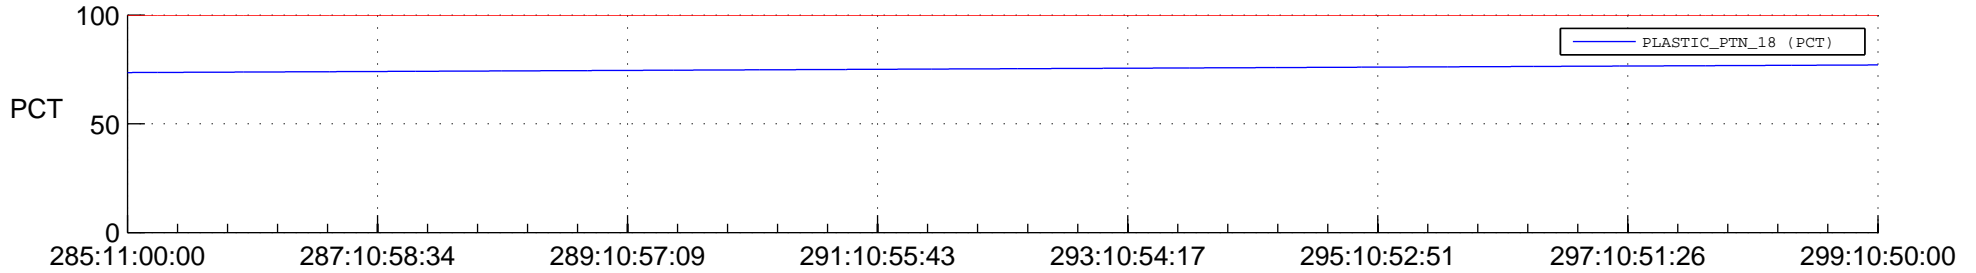

STEREO AHEAD SPACE WEATHER SSR PCT Full Prediction

SWAVES_Percent_Full_Prediction

IMPACT_Percent_Full_Prediction

PLASTIC_Percent_Full_Prediction

Spacecraft_DownLink_Rate

Ground Time (2015:285:11:00:00.000 -2015:299:10:50:00.000)