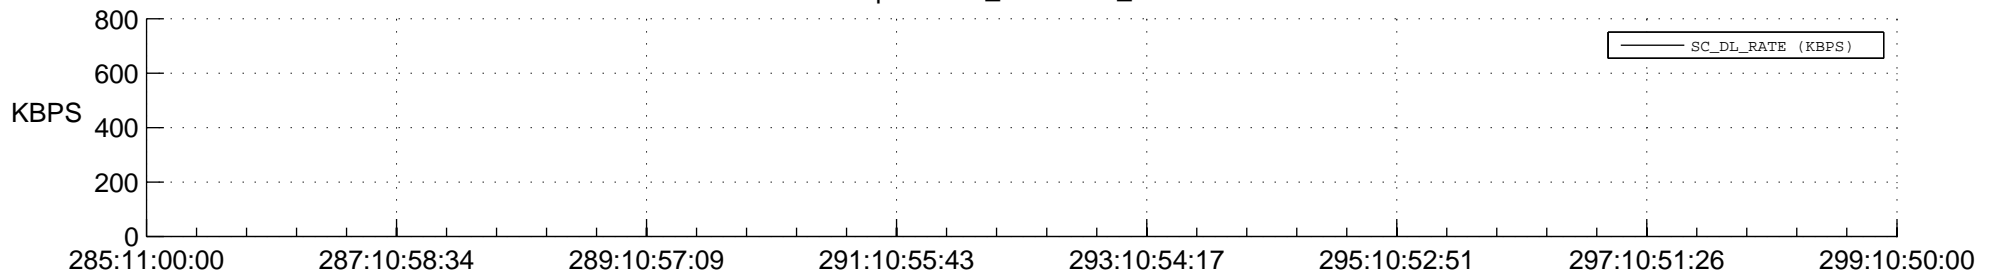

STEREO AHEAD SPACE WEATHER SSR PCT Full Prediction

SWAVES_Percent_Full_Prediction

IMPACT_Percent_Full_Prediction

PLASTIC_Percent_Full_Prediction

Spacecraft_DownLink_Rate

Ground Time (2015:285:11:00:00.000 -2015:299:10:50:00.000)