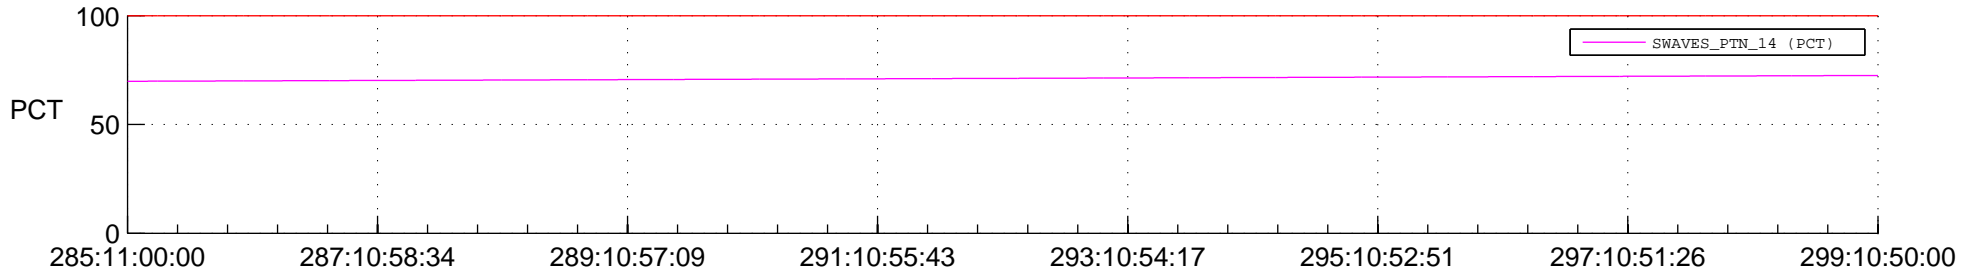

STEREO AHEAD SPACE WEATHER SSR PCT Full Prediction

SWAVES_Percent_Full_Prediction

IMPACT_Percent_Full_Prediction

PLASTIC_Percent_Full_Prediction

Spacecraft_DownLink_Rate

Ground Time (2015:285:11:00:00.000 -2015:299:10:50:00.000)