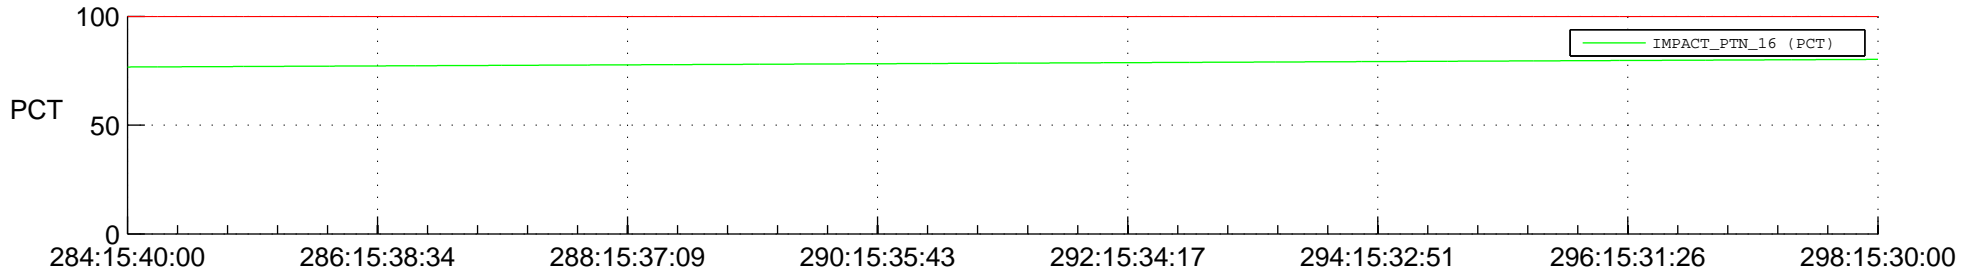

STEREO AHEAD SPACE WEATHER SSR PCT Full Prediction

SWAVES_Percent_Full_Prediction

IMPACT_Percent_Full_Prediction

PLASTIC_Percent_Full_Prediction

Spacecraft_DownLink_Rate

Ground Time (2015:284:15:40:00.000 -2015:298:15:30:00.000)