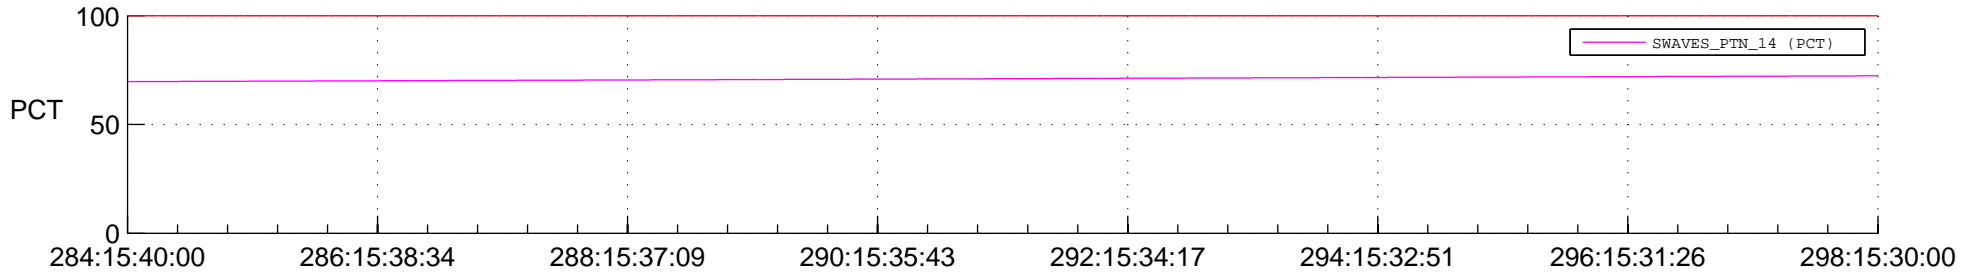

STEREO AHEAD SPACE WEATHER SSR PCT Full Prediction

SWAVES_Percent_Full_Prediction

IMPACT_Percent_Full_Prediction

PLASTIC_Percent_Full_Prediction

Spacecraft_DownLink_Rate

Ground Time (2015:284:15:40:00.000 -2015:298:15:30:00.000)