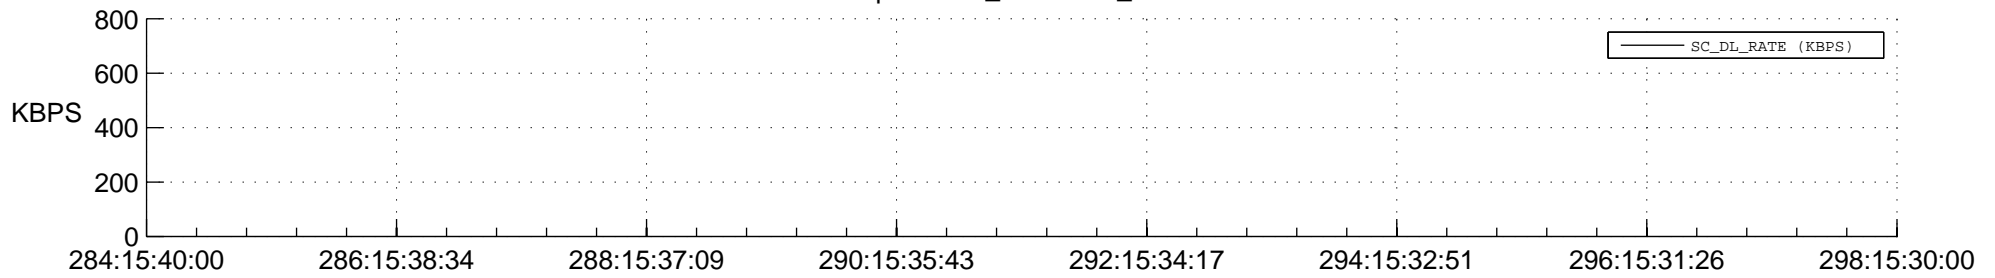

STEREO AHEAD SPACE WEATHER SSR PCT Full Prediction

SWAVES_Percent_Full_Prediction

IMPACT_Percent_Full_Prediction

PLASTIC_Percent_Full_Prediction

Spacecraft_DownLink_Rate

Ground Time (2015:284:15:40:00.000 -2015:298:15:30:00.000)