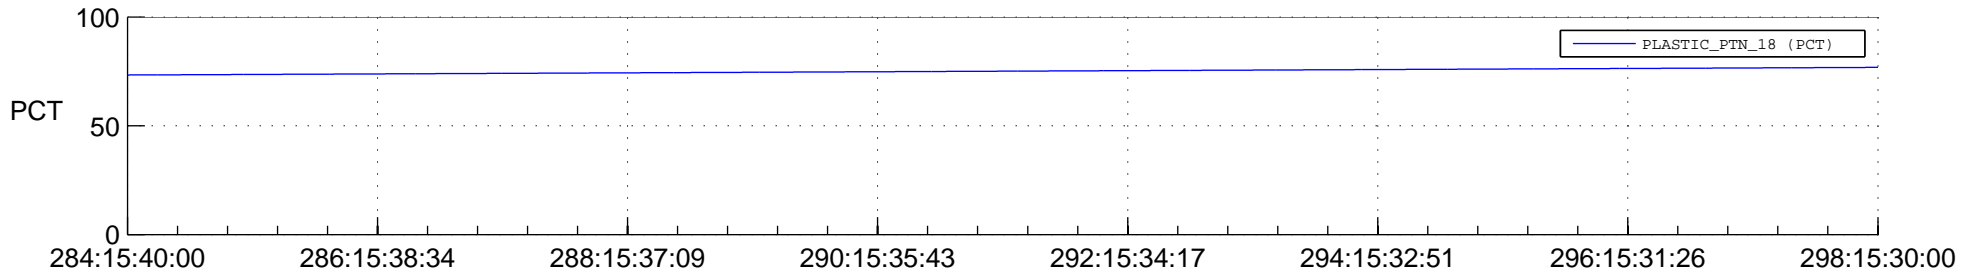

STEREO AHEAD SPACE WEATHER SSR PCT Full Prediction

SWAVES_Percent_Full_Prediction

IMPACT_Percent_Full_Prediction

PLASTIC_Percent_Full_Prediction

Spacecraft_DownLink_Rate

Ground Time (2015:284:15:40:00.000 -2015:298:15:30:00.000)