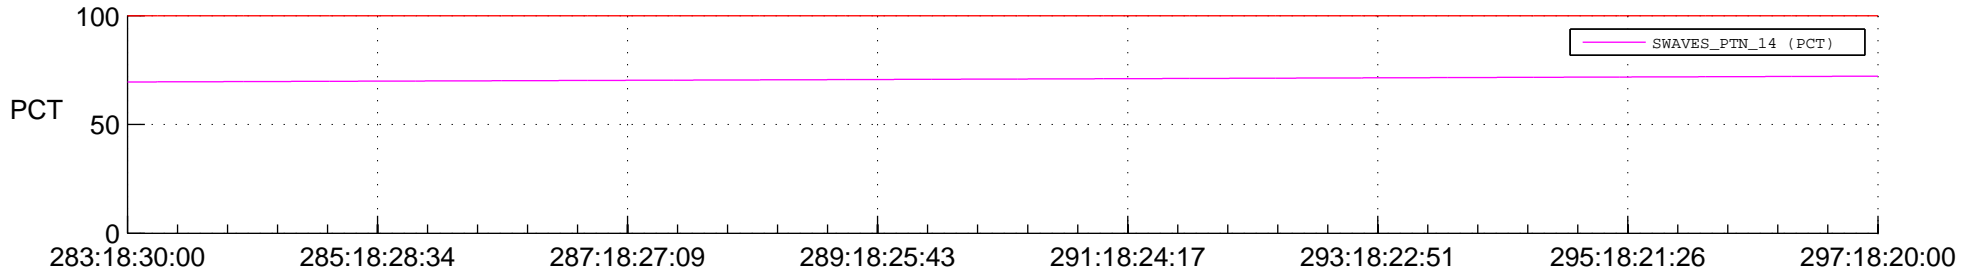

STEREO AHEAD SPACE WEATHER SSR PCT Full Prediction

SWAVES_Percent_Full_Prediction

IMPACT_Percent_Full_Prediction

PLASTIC_Percent_Full_Prediction

Spacecraft_DownLink_Rate

Ground Time (2015:283:18:30:00.000 -2015:297:18:20:00.000)