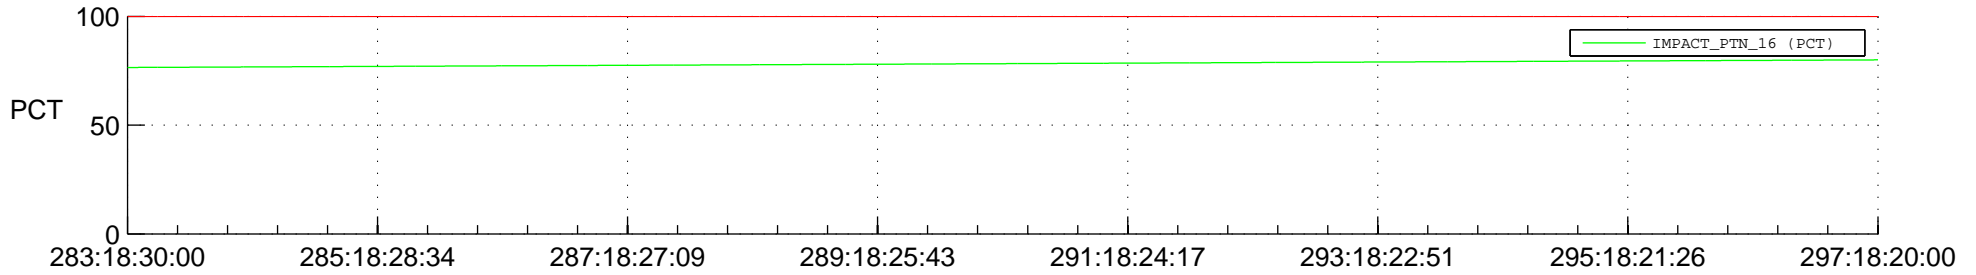

STEREO AHEAD SPACE WEATHER SSR PCT Full Prediction

SWAVES_Percent_Full_Prediction

IMPACT_Percent_Full_Prediction

PLASTIC_Percent_Full_Prediction

Spacecraft_DownLink_Rate

Ground Time (2015:283:18:30:00.000 -2015:297:18:20:00.000)