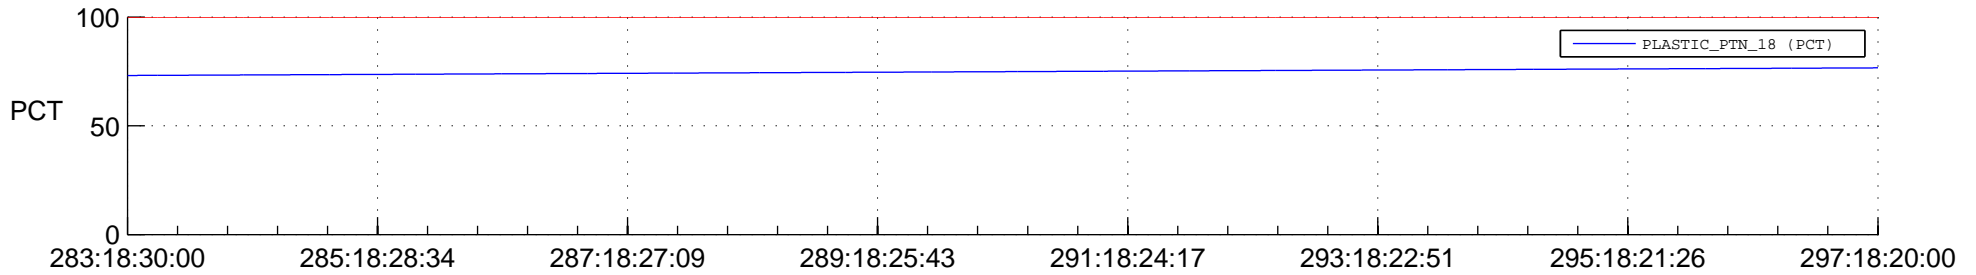

STEREO AHEAD SPACE WEATHER SSR PCT Full Prediction

SWAVES_Percent_Full_Prediction

IMPACT_Percent_Full_Prediction

PLASTIC_Percent_Full_Prediction

Spacecraft_DownLink_Rate

Ground Time (2015:283:18:30:00.000 -2015:297:18:20:00.000)