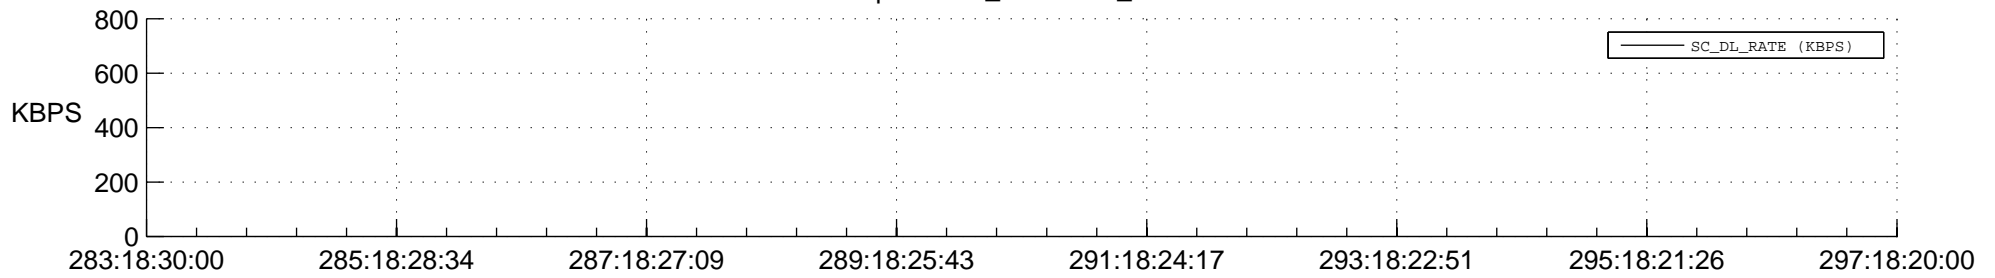

STEREO AHEAD SPACE WEATHER SSR PCT Full Prediction

SWAVES_Percent_Full_Prediction

IMPACT_Percent_Full_Prediction

PLASTIC_Percent_Full_Prediction

Spacecraft_DownLink_Rate

Ground Time (2015:283:18:30:00.000 -2015:297:18:20:00.000)