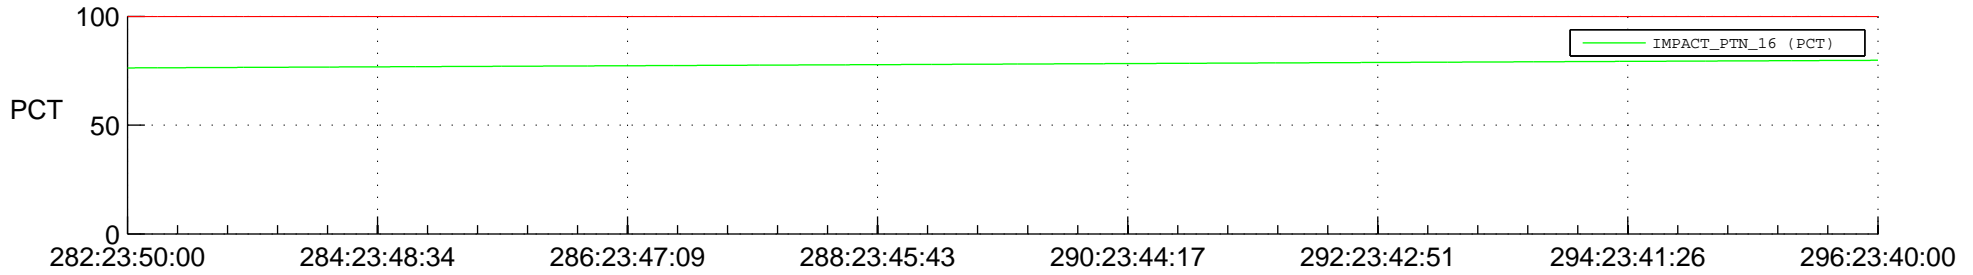

STEREO AHEAD SPACE WEATHER SSR PCT Full Prediction

SWAVES_Percent_Full_Prediction

IMPACT_Percent_Full_Prediction

PLASTIC_Percent_Full_Prediction

Spacecraft_DownLink_Rate

Ground Time (2015:282:23:50:00.000 -2015:296:23:40:00.000)