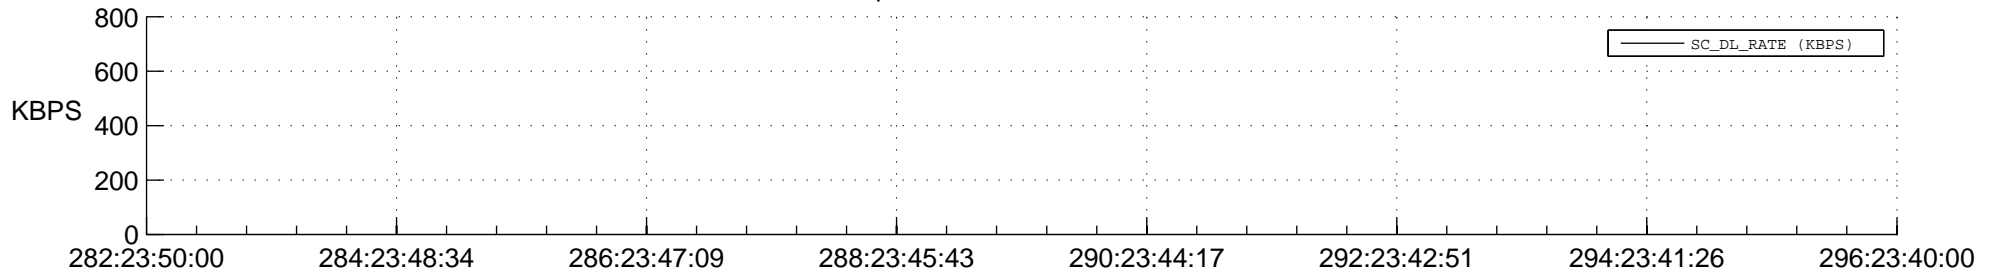

STEREO AHEAD SPACE WEATHER SSR PCT Full Prediction

SWAVES_Percent_Full_Prediction

IMPACT_Percent_Full_Prediction

PLASTIC_Percent_Full_Prediction

Spacecraft_DownLink_Rate

Ground Time (2015:282:23:50:00.000 -2015:296:23:40:00.000)