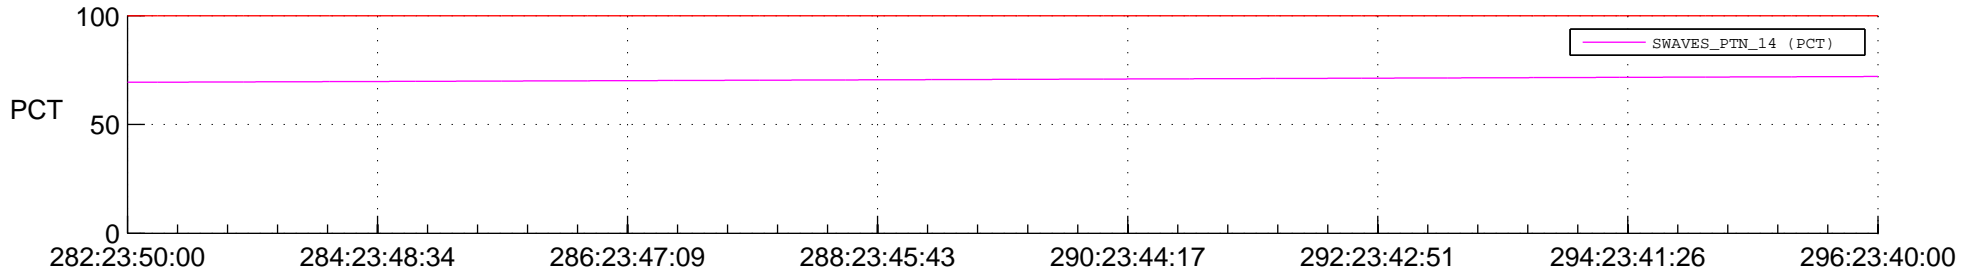

STEREO AHEAD SPACE WEATHER SSR PCT Full Prediction

SWAVES_Percent_Full_Prediction

IMPACT_Percent_Full_Prediction

PLASTIC_Percent_Full_Prediction

Spacecraft_DownLink_Rate

Ground Time (2015:282:23:50:00.000 -2015:296:23:40:00.000)