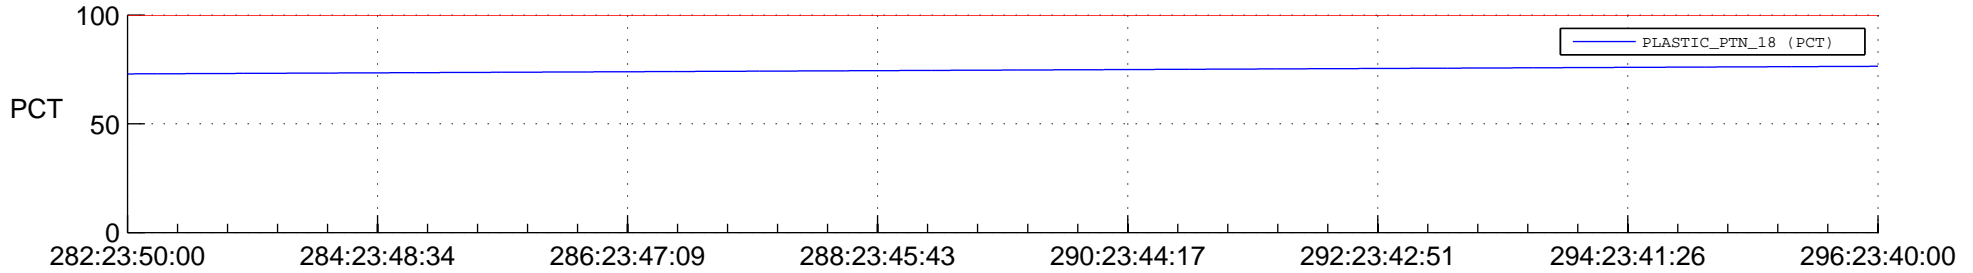

STEREO AHEAD SPACE WEATHER SSR PCT Full Prediction

SWAVES_Percent_Full_Prediction

IMPACT_Percent_Full_Prediction

PLASTIC_Percent_Full_Prediction

Spacecraft_DownLink_Rate

Ground Time (2015:282:23:50:00.000 -2015:296:23:40:00.000)