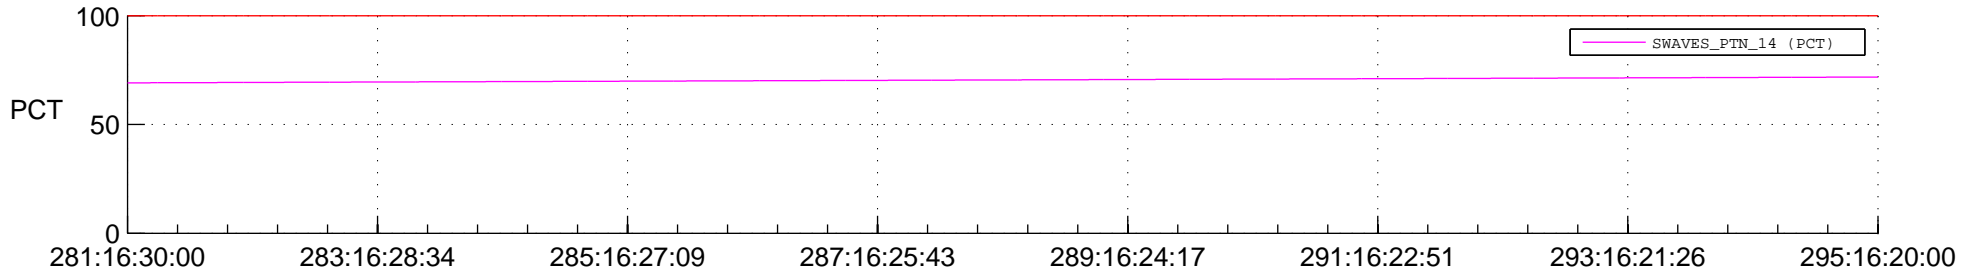

STEREO AHEAD SPACE WEATHER SSR PCT Full Prediction

SWAVES_Percent_Full_Prediction

IMPACT_Percent_Full_Prediction

PLASTIC_Percent_Full_Prediction

Spacecraft_DownLink_Rate

Ground Time (2015:281:16:30:00.000 -2015:295:16:20:00.000)