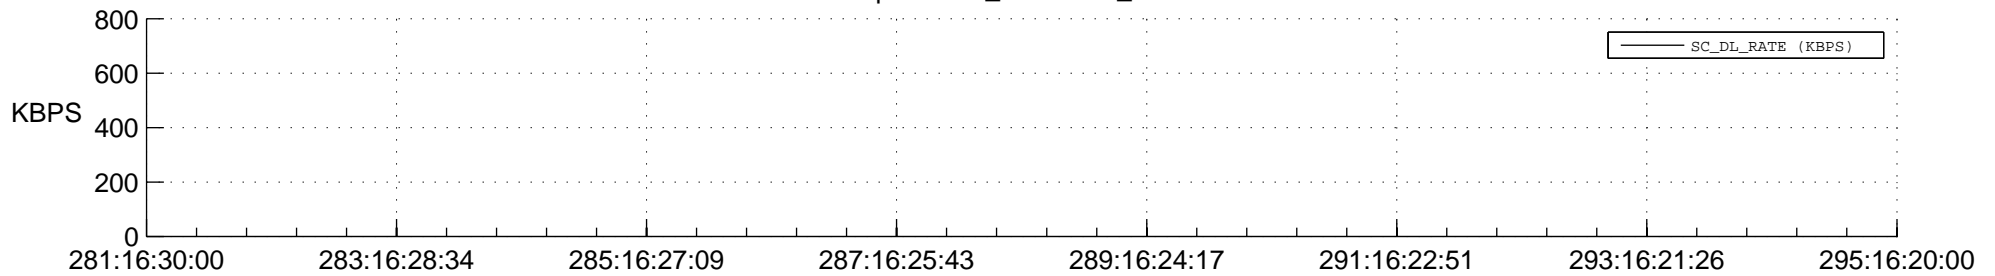

STEREO AHEAD SPACE WEATHER SSR PCT Full Prediction

SWAVES_Percent_Full_Prediction

IMPACT_Percent_Full_Prediction

PLASTIC_Percent_Full_Prediction

Spacecraft_DownLink_Rate

Ground Time (2015:281:16:30:00.000 -2015:295:16:20:00.000)