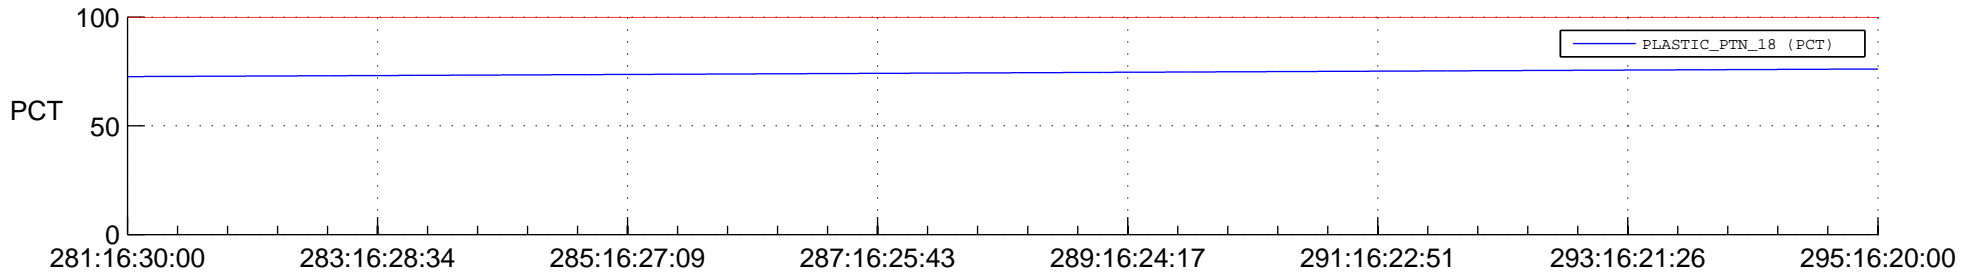

STEREO AHEAD SPACE WEATHER SSR PCT Full Prediction

SWAVES_Percent_Full_Prediction

IMPACT_Percent_Full_Prediction

PLASTIC_Percent_Full_Prediction

Spacecraft_DownLink_Rate

Ground Time (2015:281:16:30:00.000 -2015:295:16:20:00.000)