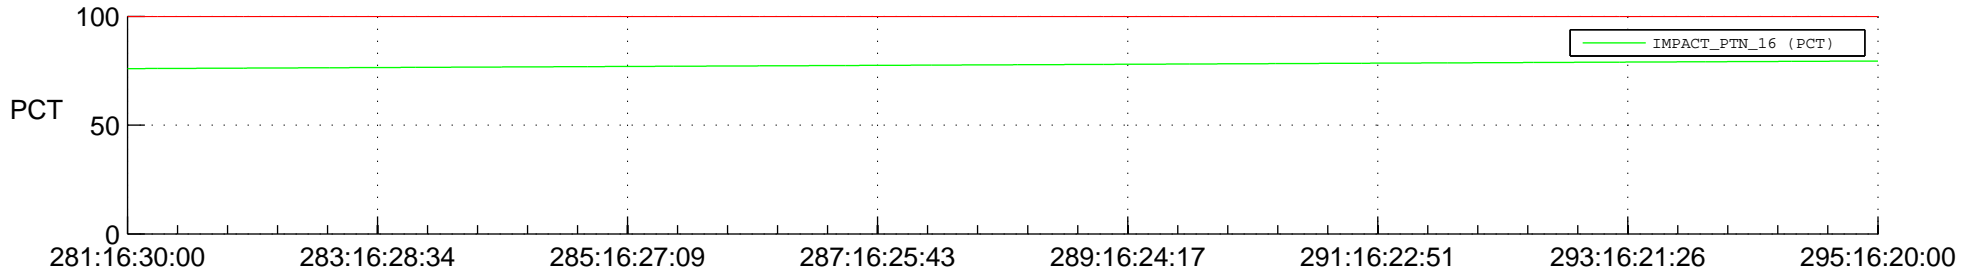

STEREO AHEAD SPACE WEATHER SSR PCT Full Prediction

SWAVES_Percent_Full_Prediction

IMPACT_Percent_Full_Prediction

PLASTIC_Percent_Full_Prediction

Spacecraft_DownLink_Rate

Ground Time (2015:281:16:30:00.000 -2015:295:16:20:00.000)