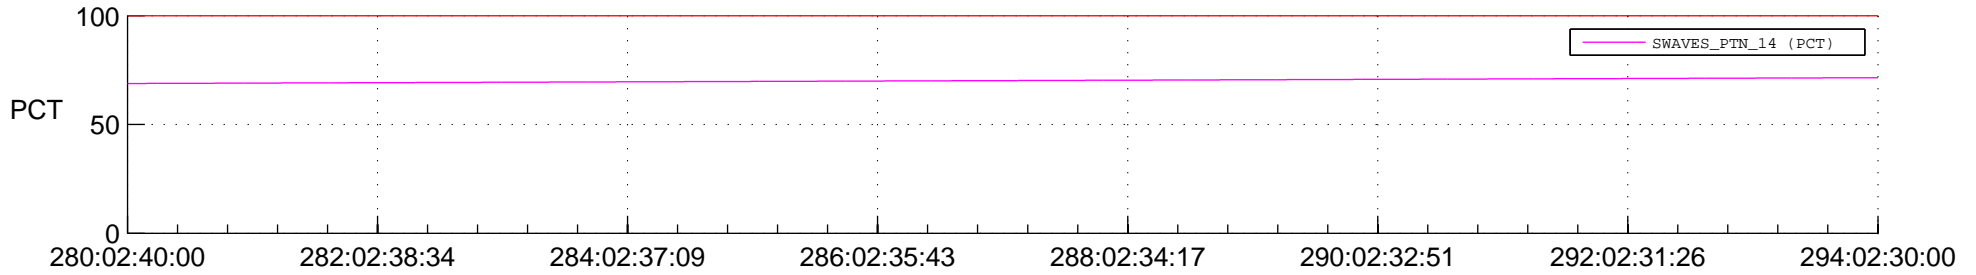

STEREO AHEAD SPACE WEATHER SSR PCT Full Prediction

SWAVES_Percent_Full_Prediction