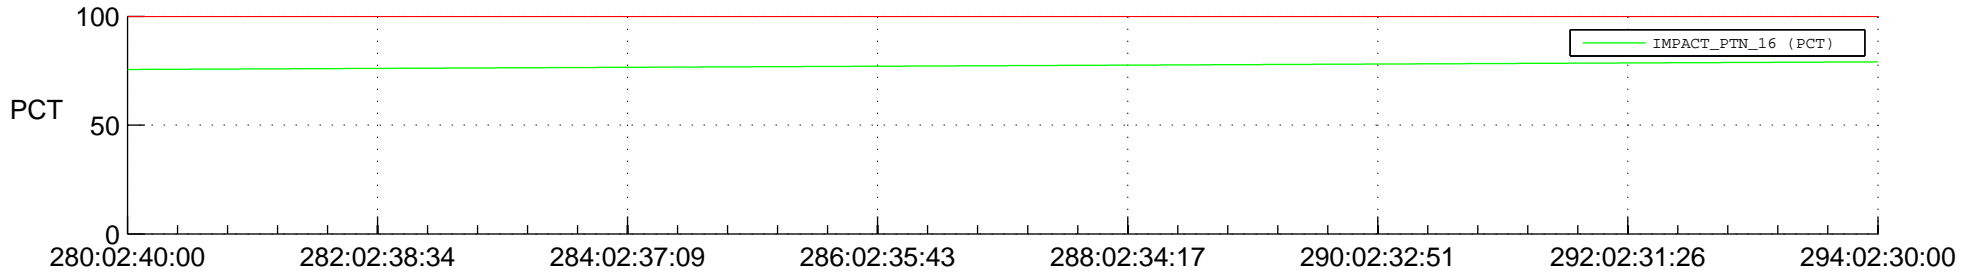

IMPACT_Percent_Full_Prediction