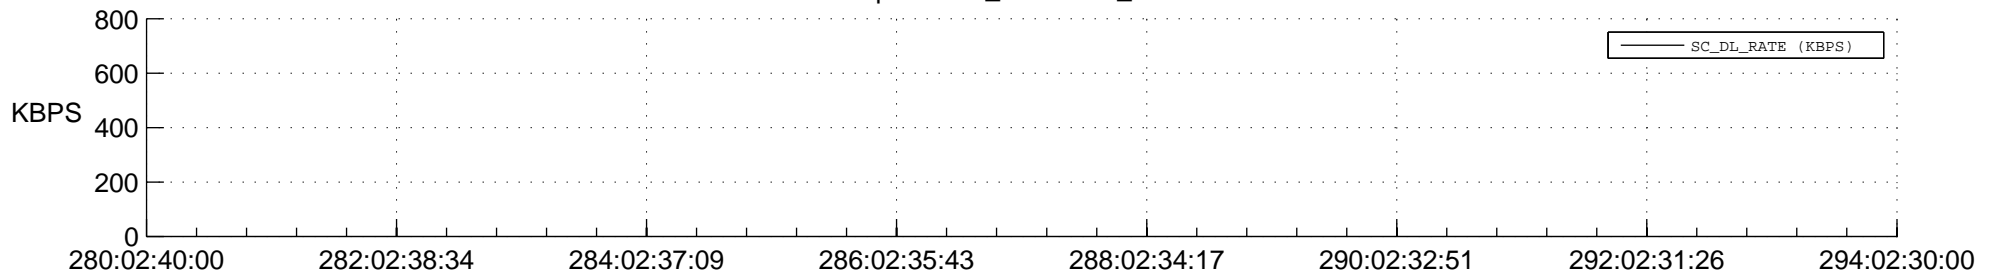

## Spacecraft\_DownLink\_Rate

Ground Time (2015:280:02:40:00.000 -2015:294:02:30:00.000)