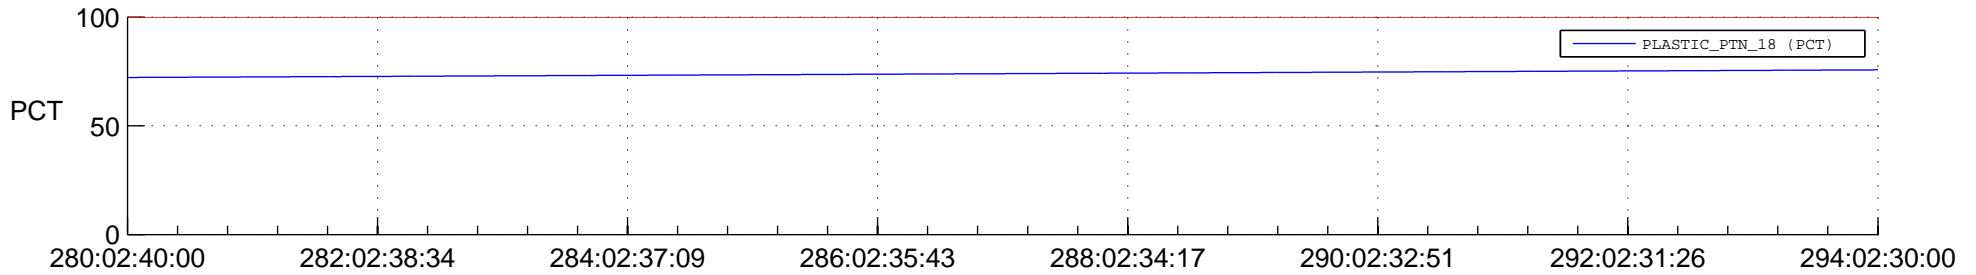

## SWAVES\_Percent\_Full\_Prediction

## Spacecraft\_DownLink\_Rate

Ground Time (2015:280:02:40:00.000 -2015:294:02:30:00.000)