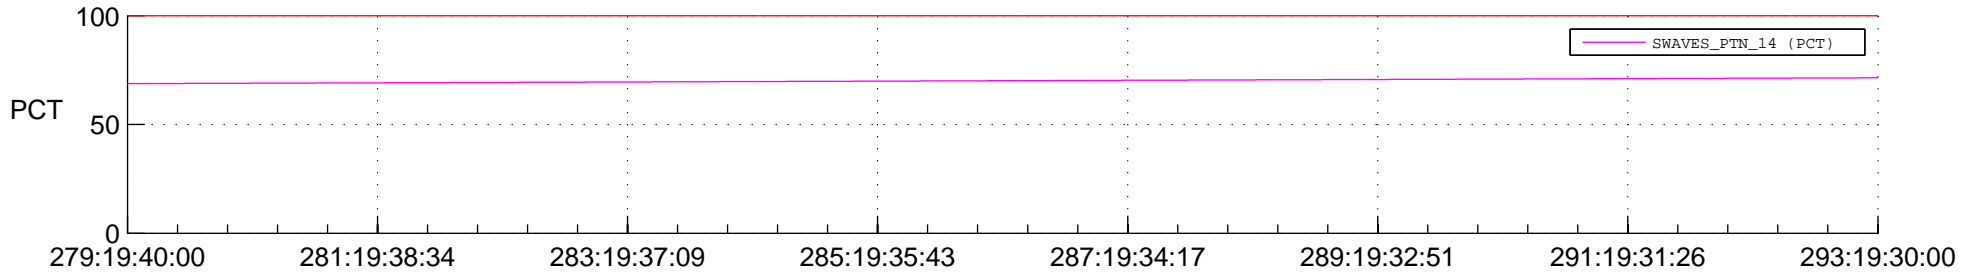

STEREO AHEAD SPACE WEATHER SSR PCT Full Prediction

SWAVES_Percent_Full_Prediction

IMPACT_Percent_Full_Prediction

PLASTIC_Percent_Full_Prediction

Spacecraft_DownLink_Rate

Ground Time (2015:279:19:40:00.000 -2015:293:19:30:00.000)