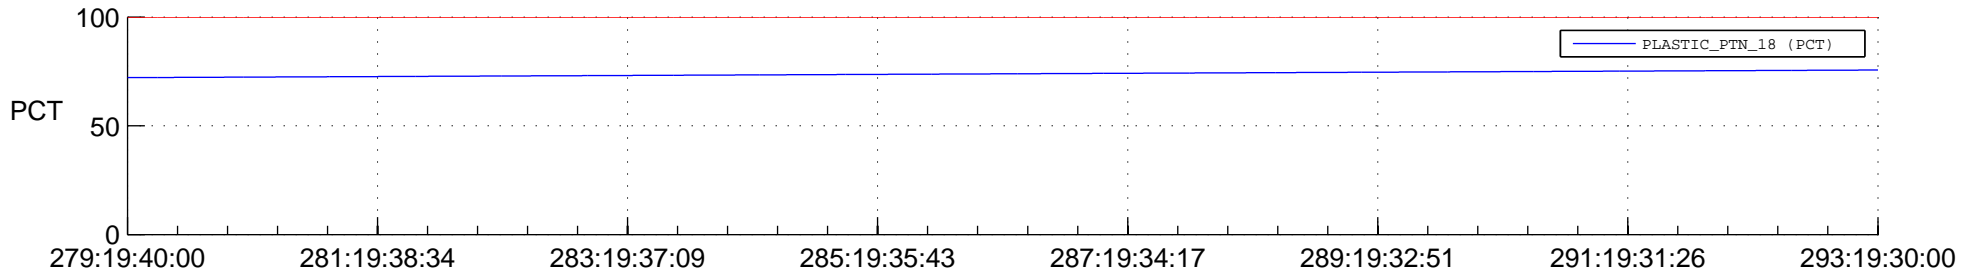

STEREO AHEAD SPACE WEATHER SSR PCT Full Prediction

SWAVES_Percent_Full_Prediction

IMPACT_Percent_Full_Prediction

PLASTIC_Percent_Full_Prediction

Spacecraft_DownLink_Rate

Ground Time (2015:279:19:40:00.000 -2015:293:19:30:00.000)