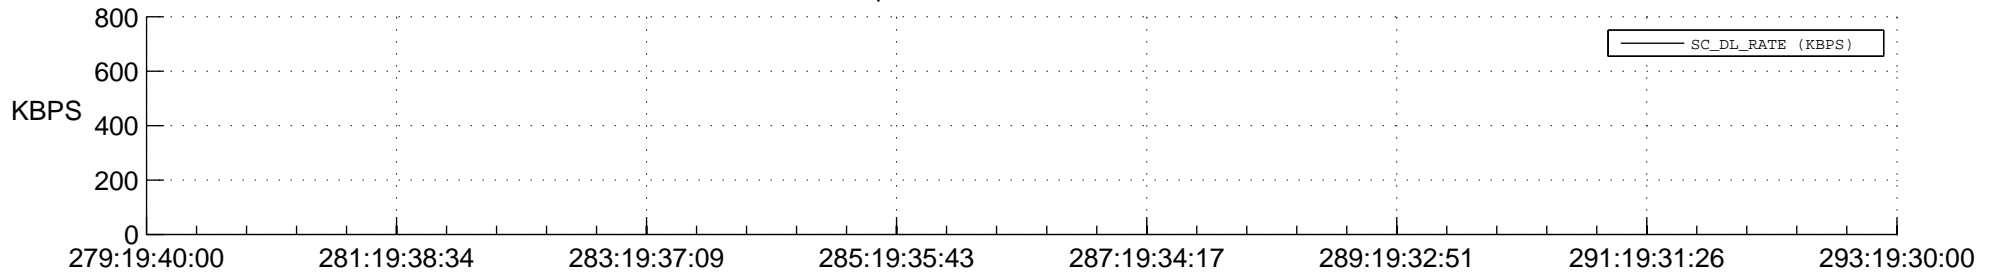

STEREO AHEAD SPACE WEATHER SSR PCT Full Prediction

SWAVES_Percent_Full_Prediction

IMPACT_Percent_Full_Prediction

PLASTIC_Percent_Full_Prediction

Spacecraft_DownLink_Rate

Ground Time (2015:279:19:40:00.000 -2015:293:19:30:00.000)