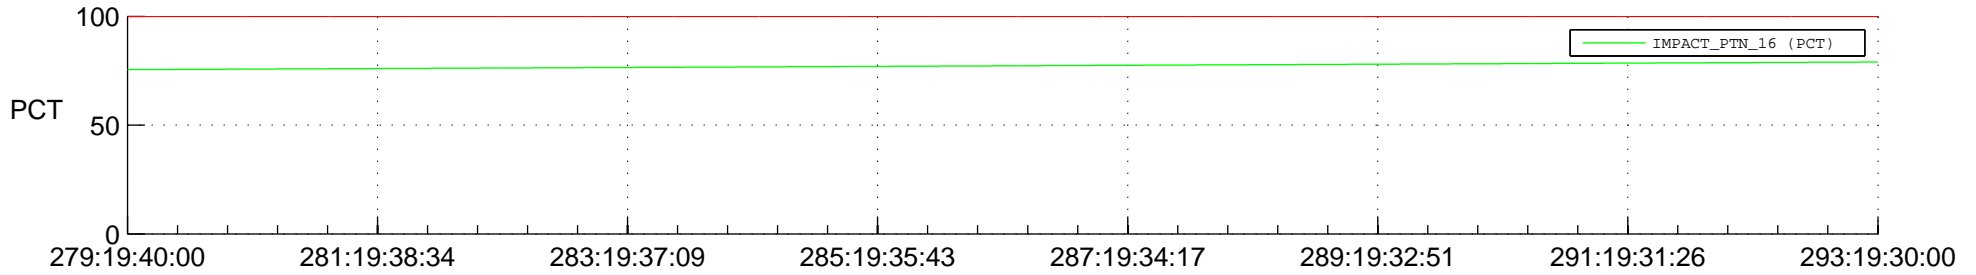

STEREO AHEAD SPACE WEATHER SSR PCT Full Prediction

SWAVES_Percent_Full_Prediction

IMPACT_Percent_Full_Prediction

PLASTIC_Percent_Full_Prediction

Spacecraft_DownLink_Rate

Ground Time (2015:279:19:40:00.000 -2015:293:19:30:00.000)