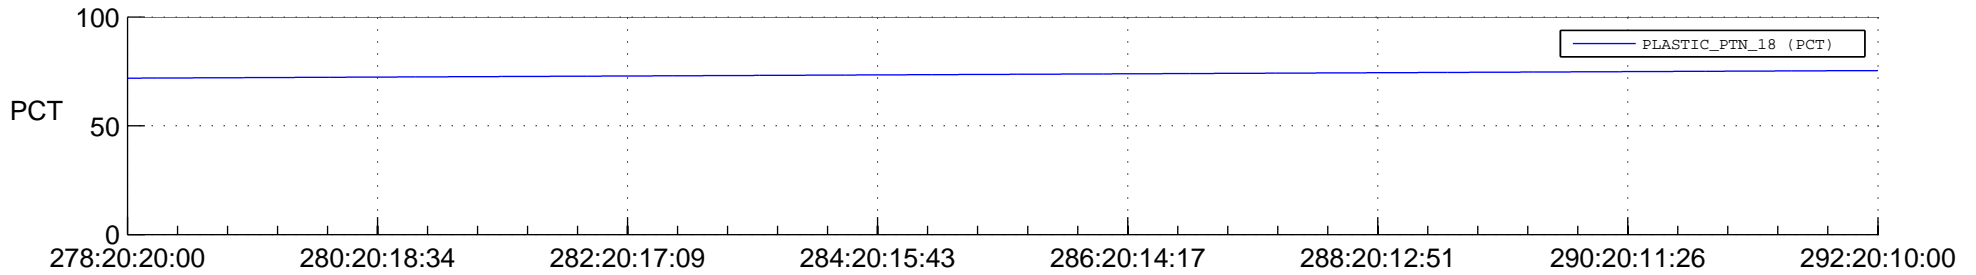

STEREO AHEAD SPACE WEATHER SSR PCT Full Prediction

SWAVES_Percent_Full_Prediction

IMPACT_Percent_Full_Prediction

PLASTIC_Percent_Full_Prediction

Spacecraft_DownLink_Rate

Ground Time (2015:278:20:20:00.000 -2015:292:20:10:00.000)