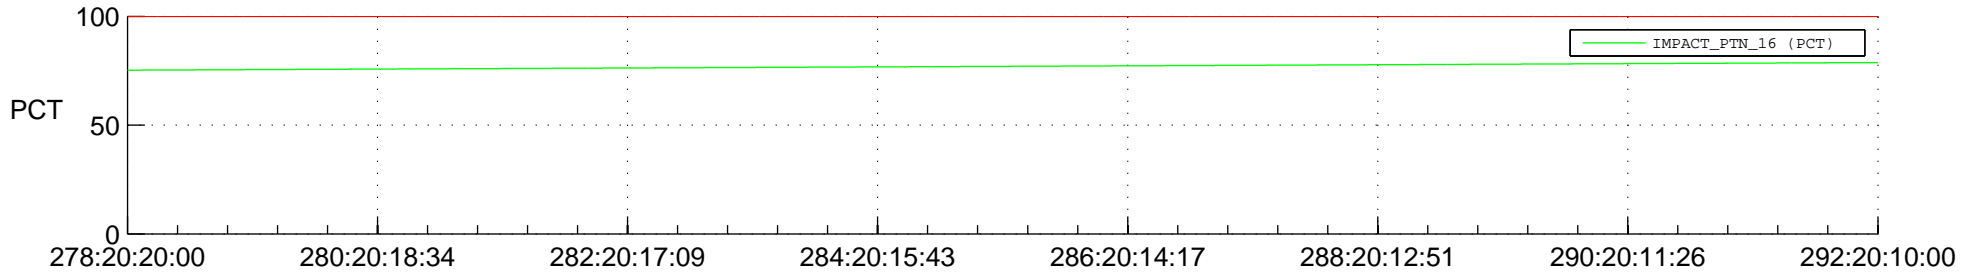

STEREO AHEAD SPACE WEATHER SSR PCT Full Prediction

SWAVES_Percent_Full_Prediction

IMPACT_Percent_Full_Prediction

PLASTIC_Percent_Full_Prediction

Spacecraft_DownLink_Rate

Ground Time (2015:278:20:20:00.000 -2015:292:20:10:00.000)