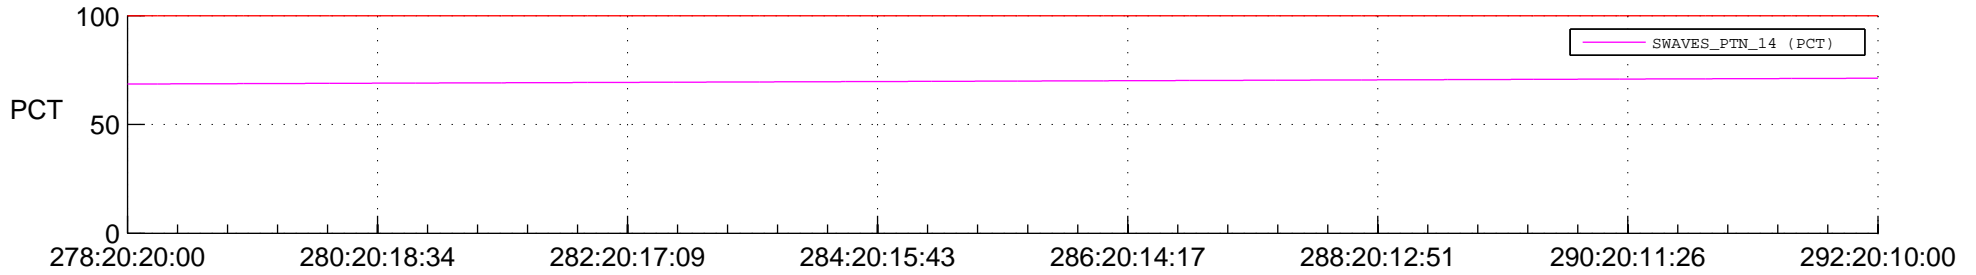

STEREO AHEAD SPACE WEATHER SSR PCT Full Prediction

SWAVES_Percent_Full_Prediction

IMPACT_Percent_Full_Prediction

PLASTIC_Percent_Full_Prediction

Spacecraft_DownLink_Rate

Ground Time (2015:278:20:20:00.000 -2015:292:20:10:00.000)