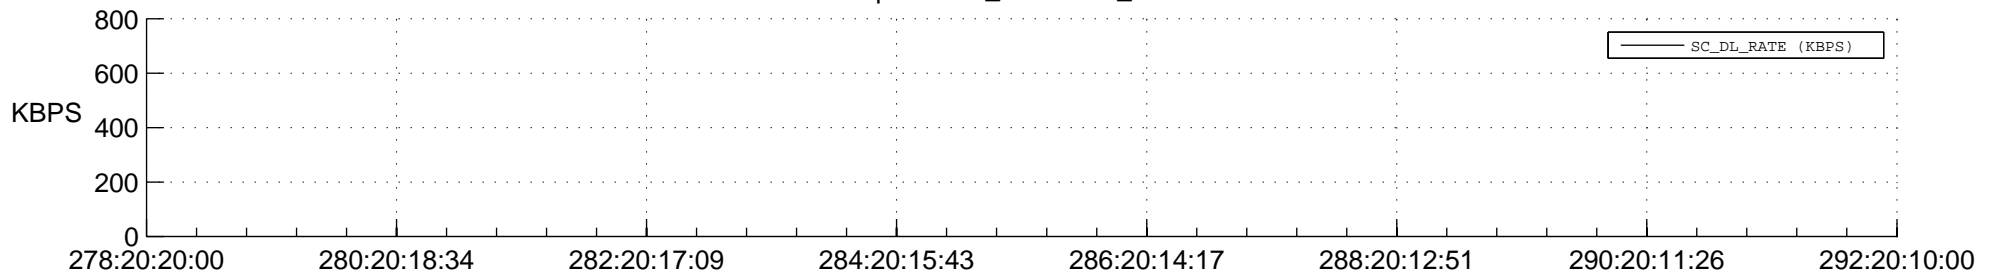

STEREO AHEAD SPACE WEATHER SSR PCT Full Prediction

SWAVES_Percent_Full_Prediction

IMPACT_Percent_Full_Prediction

PLASTIC_Percent_Full_Prediction

Spacecraft_DownLink_Rate

Ground Time (2015:278:20:20:00.000 -2015:292:20:10:00.000)