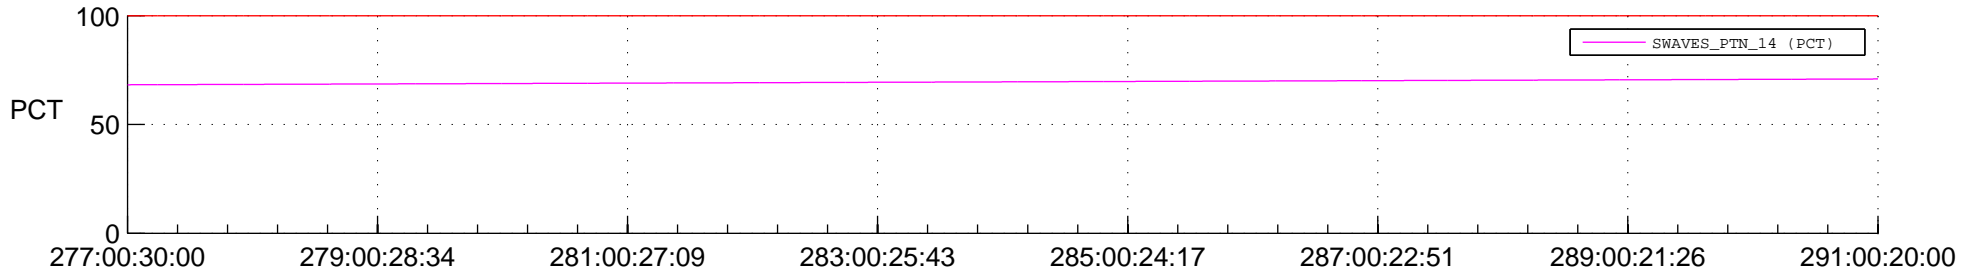

STEREO AHEAD SPACE WEATHER SSR PCT Full Prediction

SWAVES_Percent_Full_Prediction