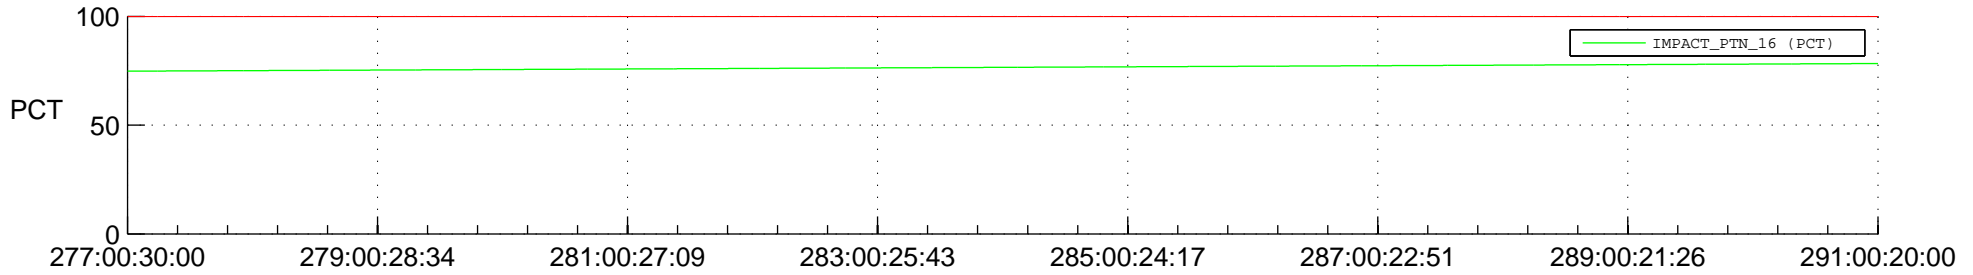

IMPACT_Percent_Full_Prediction