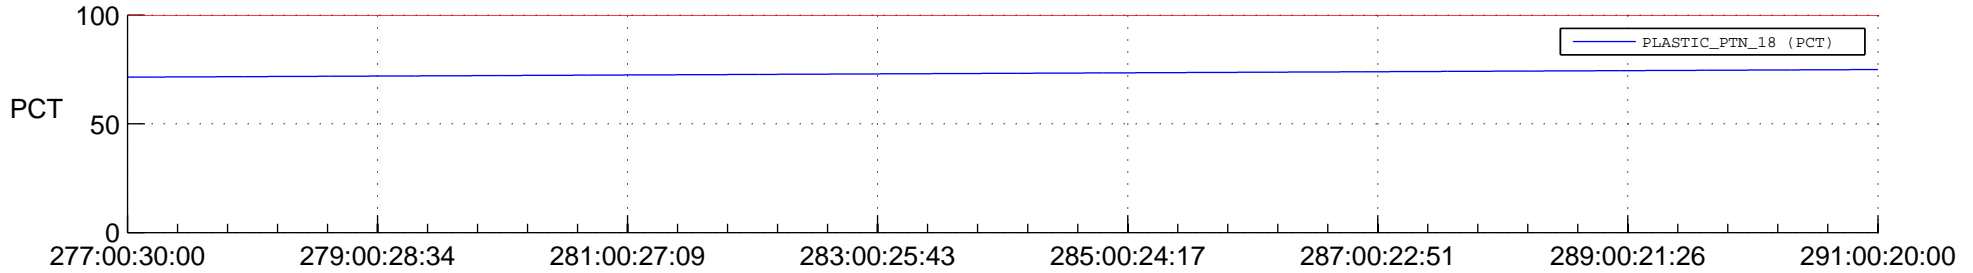

## Spacecraft\_DownLink\_Rate

Ground Time (2015:277:00:30:00.000 -2015:291:00:20:00.000)