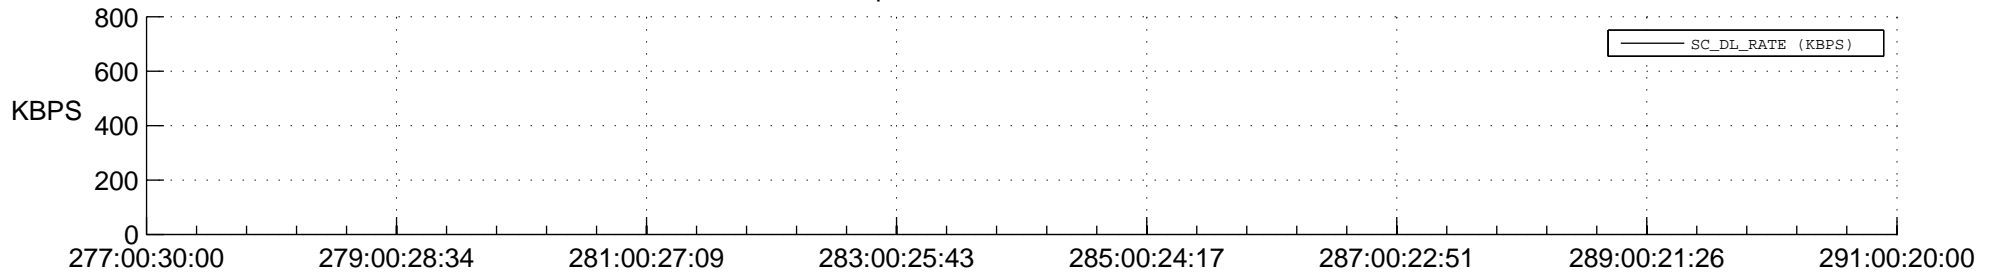

## Spacecraft\_DownLink\_Rate

Ground Time (2015:277:00:30:00.000 -2015:291:00:20:00.000)