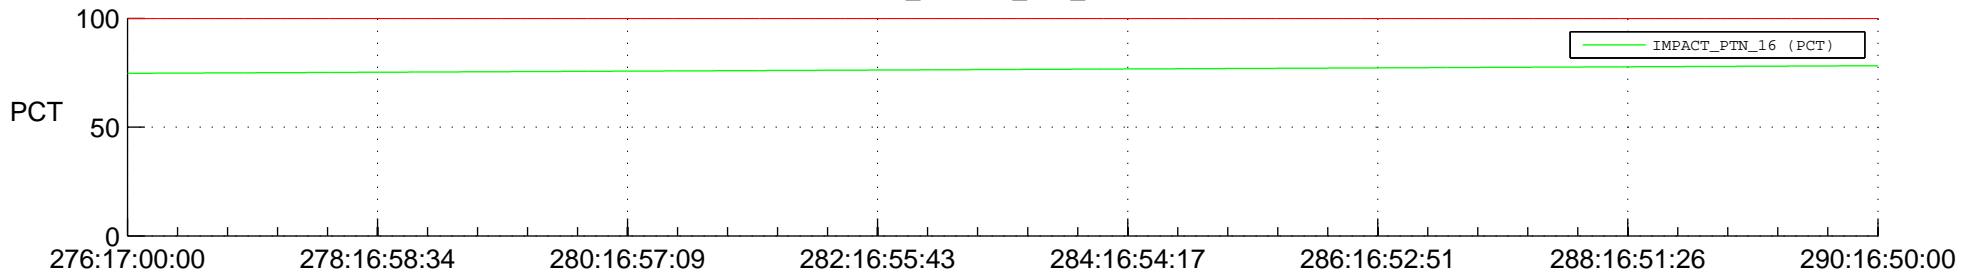

IMPACT_Percent_Full_Prediction