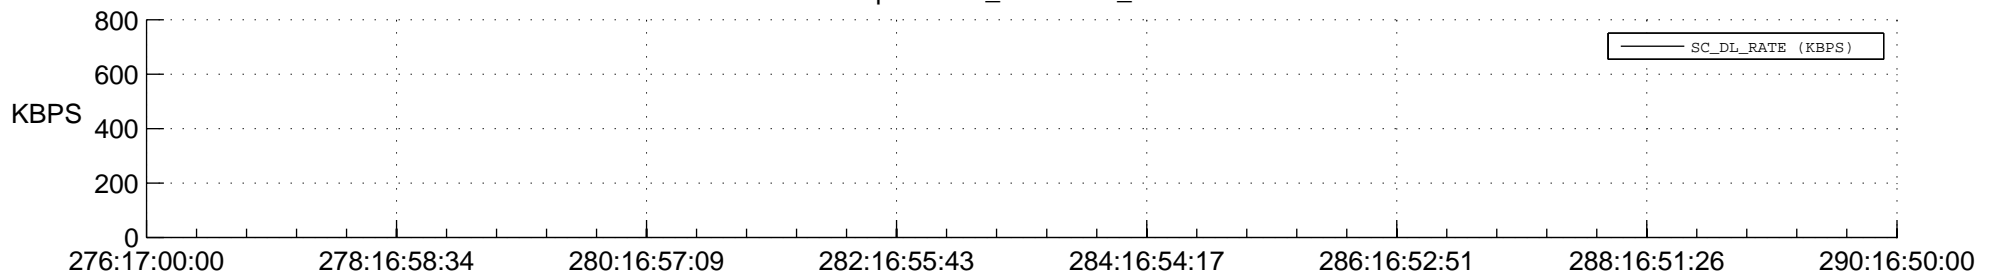

## SWAVES\_Percent\_Full\_Prediction

## Spacecraft\_DownLink\_Rate

Ground Time (2015:276:17:00:00.000 -2015:290:16:50:00.000)