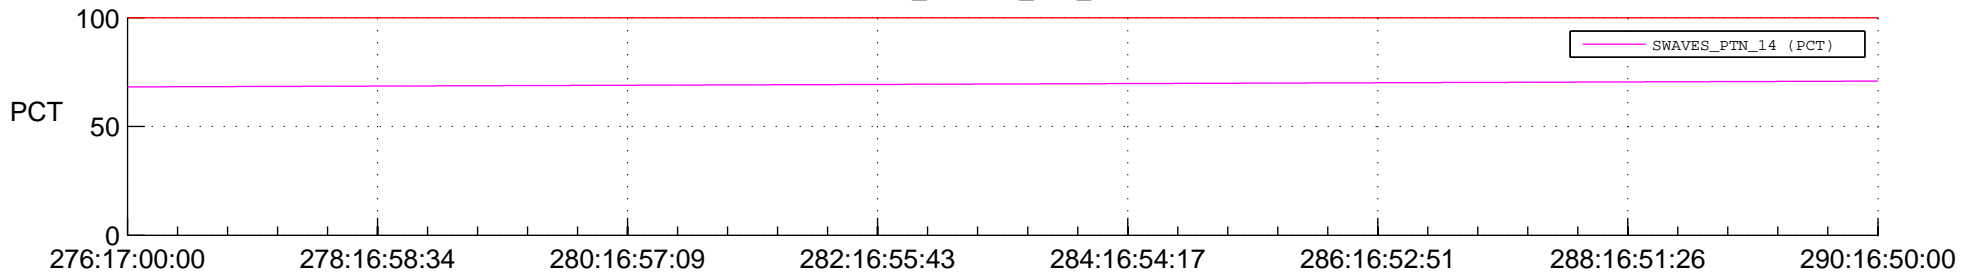

STEREO AHEAD SPACE WEATHER SSR PCT Full Prediction

SWAVES_Percent_Full_Prediction