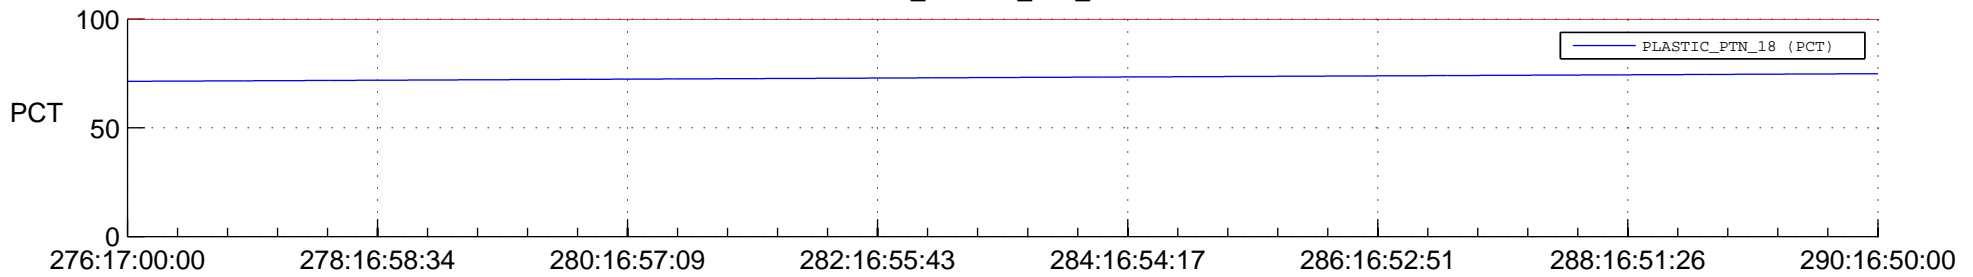

## Spacecraft\_DownLink\_Rate

Ground Time (2015:276:17:00:00.000 -2015:290:16:50:00.000)