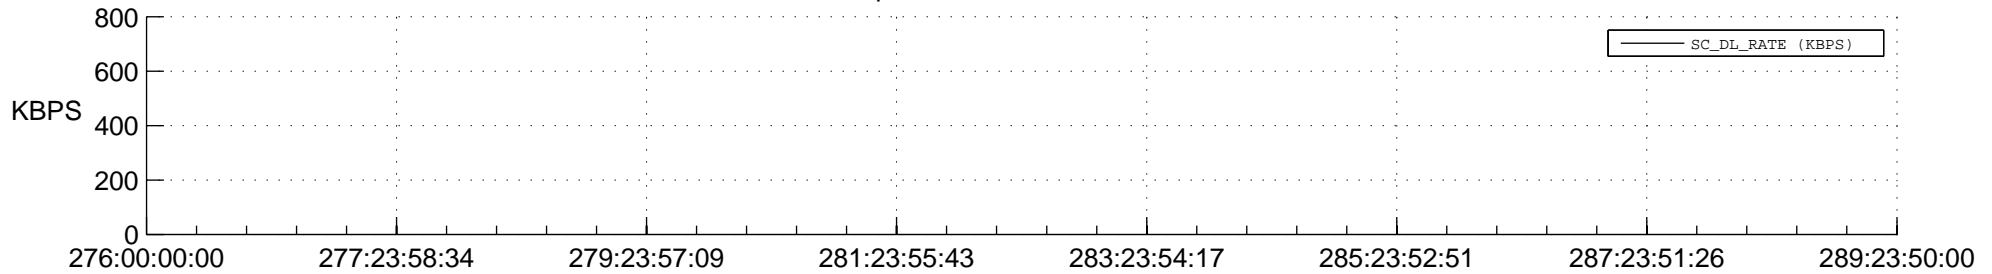

STEREO AHEAD SPACE WEATHER SSR PCT Full Prediction

SWAVES_Percent_Full_Prediction

IMPACT_Percent_Full_Prediction

PLASTIC_Percent_Full_Prediction

Spacecraft_DownLink_Rate

Ground Time (2015:276:00:00:00.000 -2015:289:23:50:00.000)