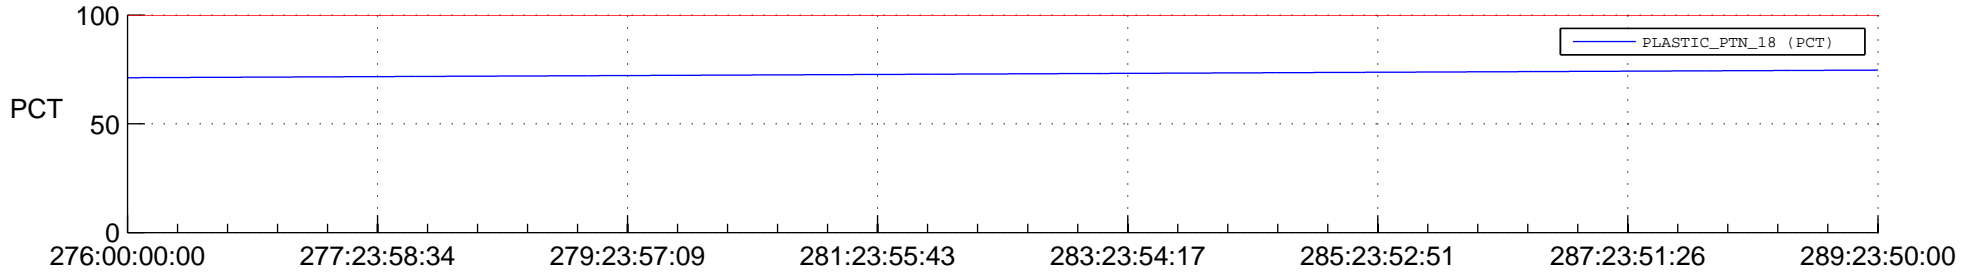

STEREO AHEAD SPACE WEATHER SSR PCT Full Prediction

SWAVES_Percent_Full_Prediction

IMPACT_Percent_Full_Prediction

PLASTIC_Percent_Full_Prediction

Spacecraft_DownLink_Rate

Ground Time (2015:276:00:00:00.000 -2015:289:23:50:00.000)