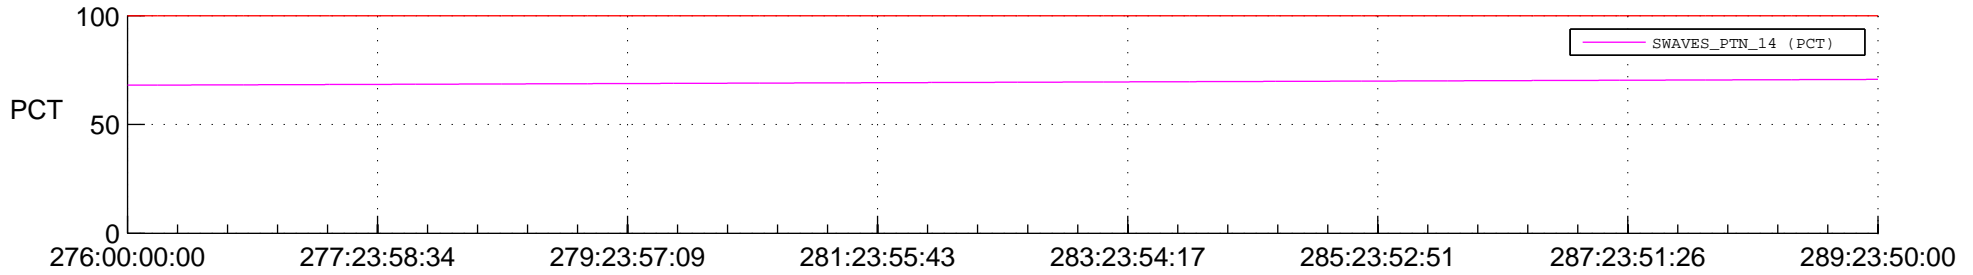

STEREO AHEAD SPACE WEATHER SSR PCT Full Prediction

SWAVES_Percent_Full_Prediction

IMPACT_Percent_Full_Prediction

PLASTIC_Percent_Full_Prediction

Spacecraft_DownLink_Rate

Ground Time (2015:276:00:00:00.000 -2015:289:23:50:00.000)