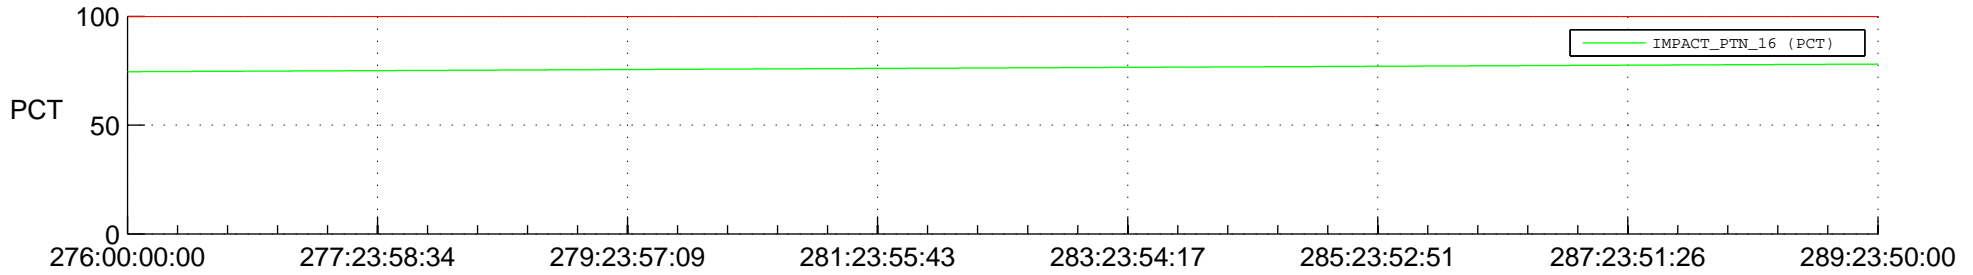

STEREO AHEAD SPACE WEATHER SSR PCT Full Prediction

SWAVES_Percent_Full_Prediction

IMPACT_Percent_Full_Prediction

PLASTIC_Percent_Full_Prediction

Spacecraft_DownLink_Rate

Ground Time (2015:276:00:00:00.000 -2015:289:23:50:00.000)