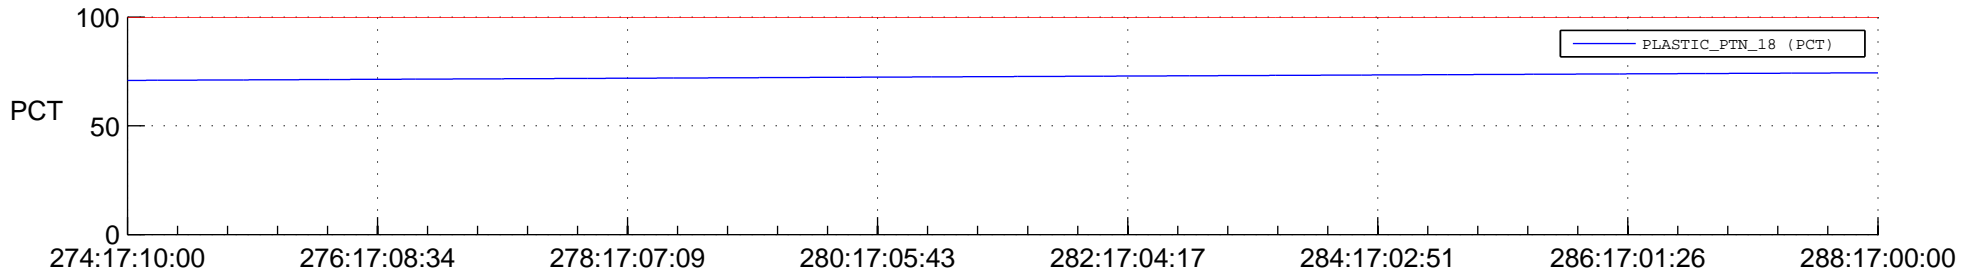

STEREO AHEAD SPACE WEATHER SSR PCT Full Prediction

SWAVES_Percent_Full_Prediction

IMPACT_Percent_Full_Prediction

PLASTIC_Percent_Full_Prediction

Spacecraft_DownLink_Rate

Ground Time (2015:274:17:10:00.000 -2015:288:17:00:00.000)