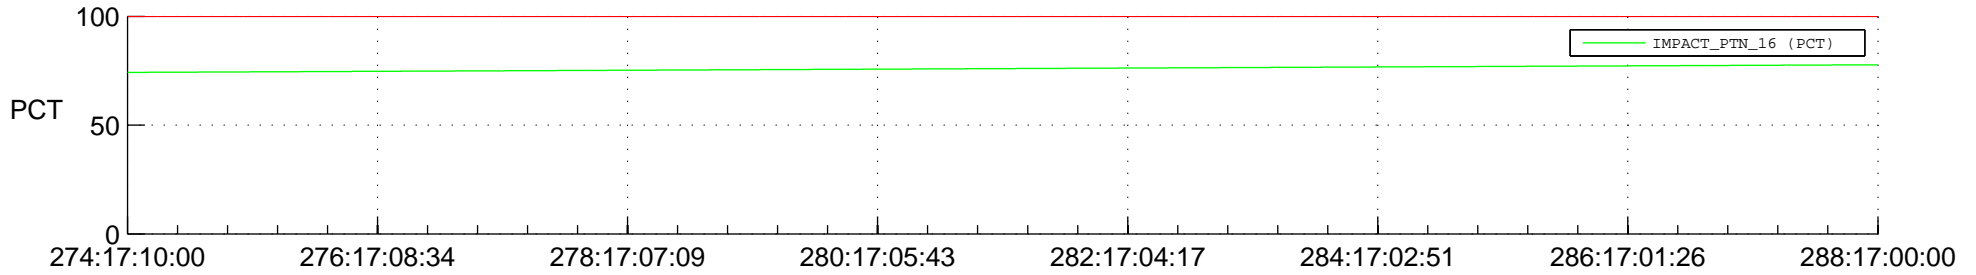

STEREO AHEAD SPACE WEATHER SSR PCT Full Prediction

SWAVES_Percent_Full_Prediction

IMPACT_Percent_Full_Prediction

PLASTIC_Percent_Full_Prediction

Spacecraft_DownLink_Rate

Ground Time (2015:274:17:10:00.000 -2015:288:17:00:00.000)