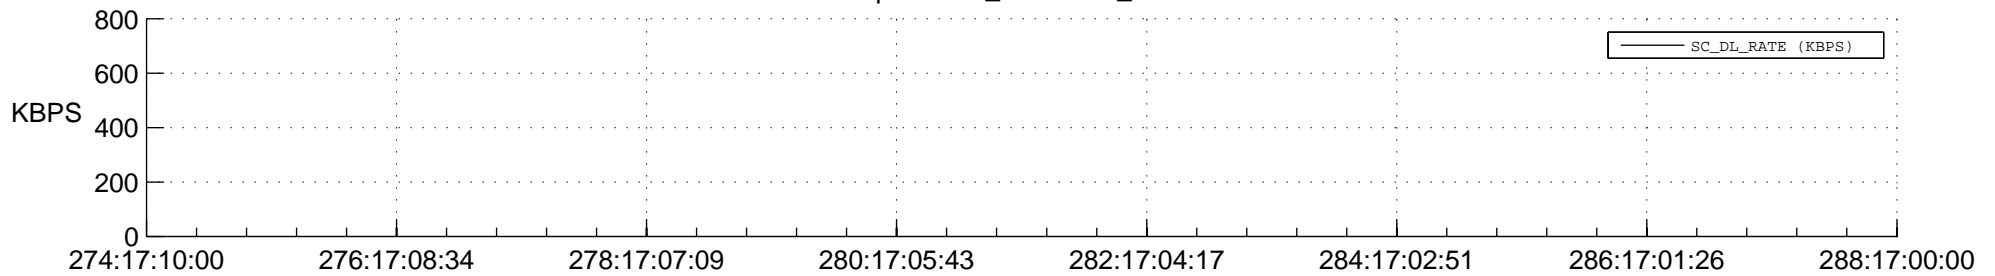

STEREO AHEAD SPACE WEATHER SSR PCT Full Prediction

SWAVES_Percent_Full_Prediction

IMPACT_Percent_Full_Prediction

PLASTIC_Percent_Full_Prediction

Spacecraft_DownLink_Rate

Ground Time (2015:274:17:10:00.000 -2015:288:17:00:00.000)