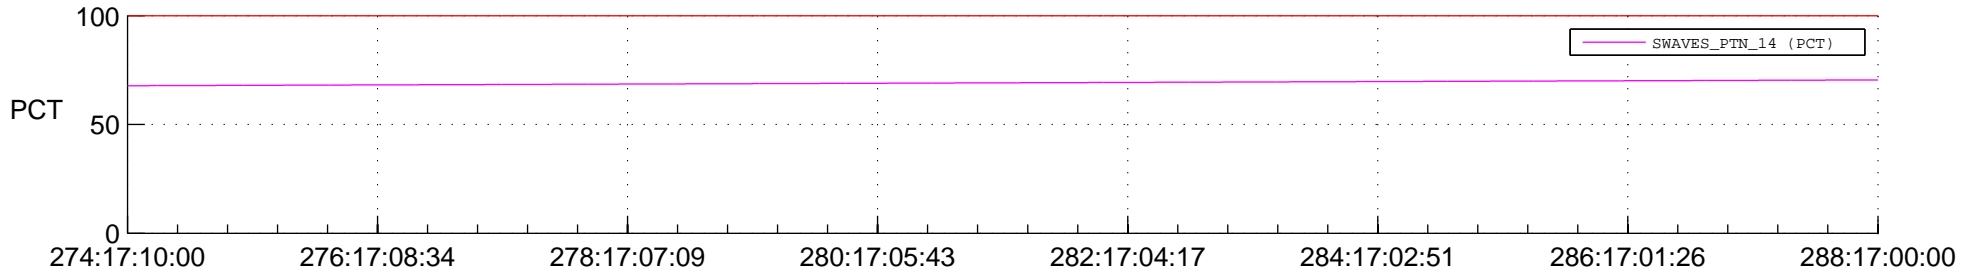

STEREO AHEAD SPACE WEATHER SSR PCT Full Prediction

SWAVES_Percent_Full_Prediction

IMPACT_Percent_Full_Prediction

PLASTIC_Percent_Full_Prediction

Spacecraft_DownLink_Rate

Ground Time (2015:274:17:10:00.000 -2015:288:17:00:00.000)