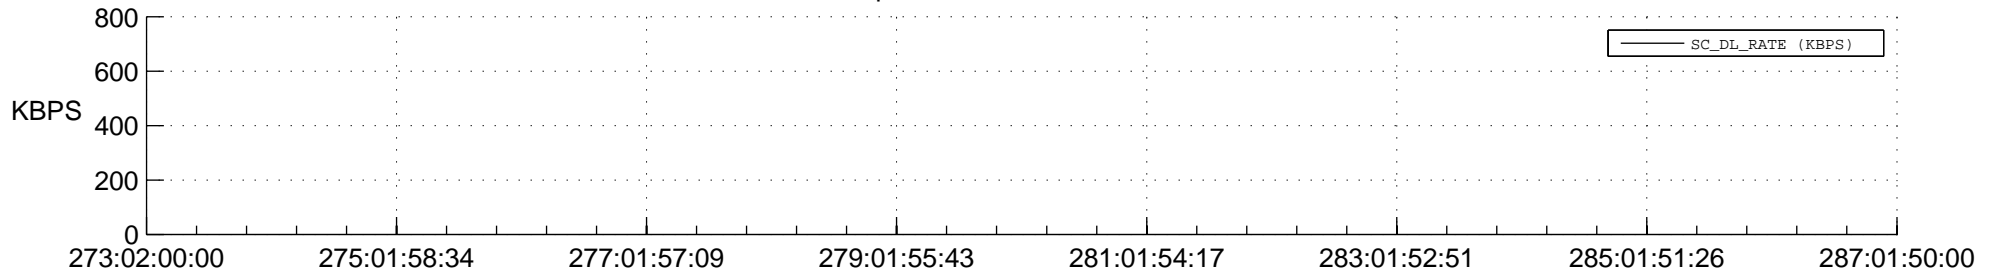

## Spacecraft\_DownLink\_Rate

Ground Time (2015:273:02:00:00.000 -2015:287:01:50:00.000)