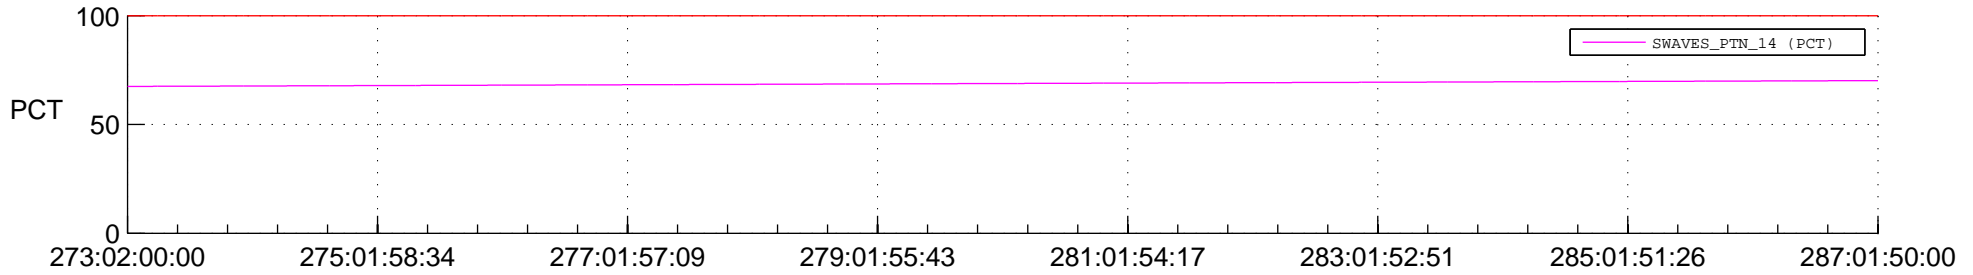

STEREO AHEAD SPACE WEATHER SSR PCT Full Prediction

SWAVES_Percent_Full_Prediction