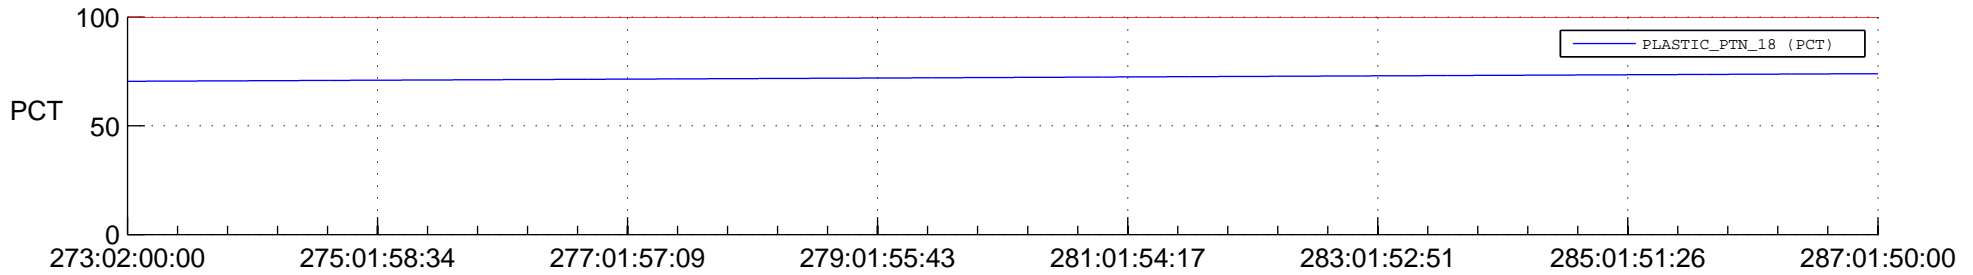

## SWAVES\_Percent\_Full\_Prediction

## Spacecraft\_DownLink\_Rate

Ground Time (2015:273:02:00:00.000 -2015:287:01:50:00.000)