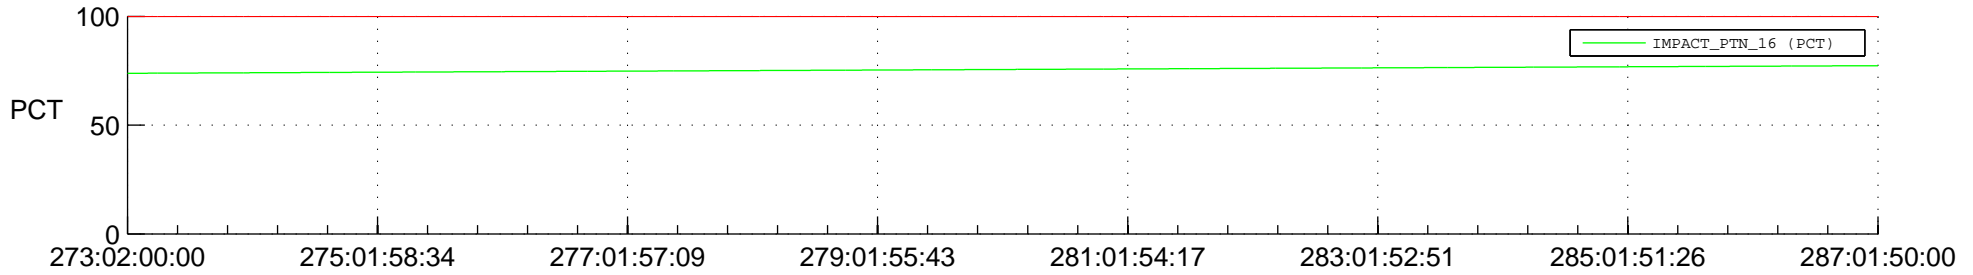

IMPACT_Percent_Full_Prediction