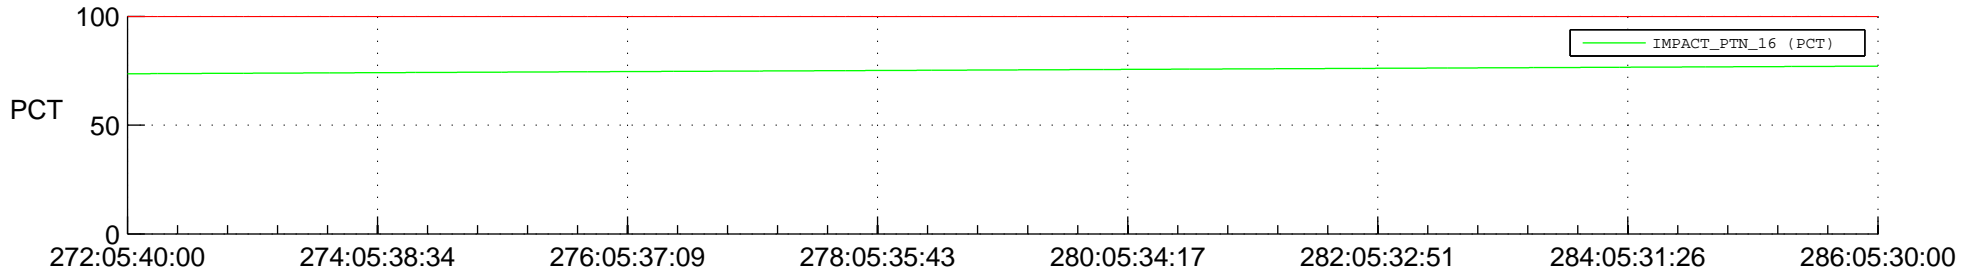

STEREO AHEAD SPACE WEATHER SSR PCT Full Prediction

SWAVES_Percent_Full_Prediction

IMPACT_Percent_Full_Prediction

PLASTIC_Percent_Full_Prediction

Spacecraft_DownLink_Rate

Ground Time (2015:272:05:40:00.000 -2015:286:05:30:00.000)