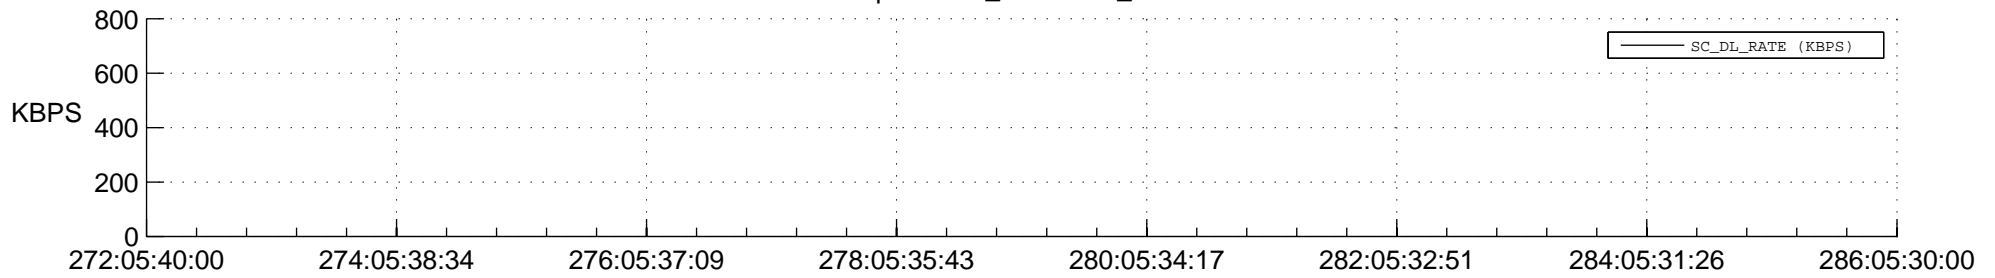

STEREO AHEAD SPACE WEATHER SSR PCT Full Prediction

SWAVES_Percent_Full_Prediction

IMPACT_Percent_Full_Prediction

PLASTIC_Percent_Full_Prediction

Spacecraft_DownLink_Rate

Ground Time (2015:272:05:40:00.000 -2015:286:05:30:00.000)