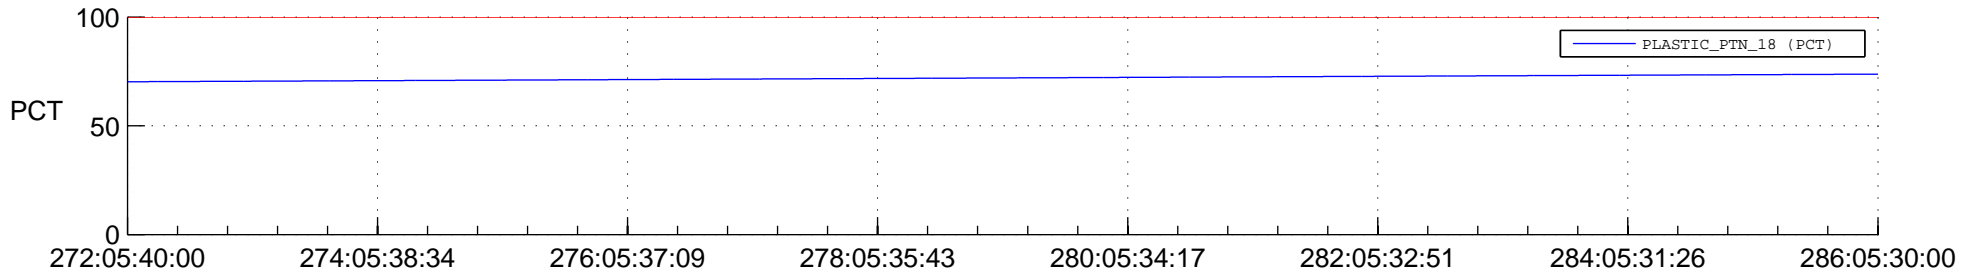

STEREO AHEAD SPACE WEATHER SSR PCT Full Prediction

SWAVES_Percent_Full_Prediction

IMPACT_Percent_Full_Prediction

PLASTIC_Percent_Full_Prediction

Spacecraft_DownLink_Rate

Ground Time (2015:272:05:40:00.000 -2015:286:05:30:00.000)