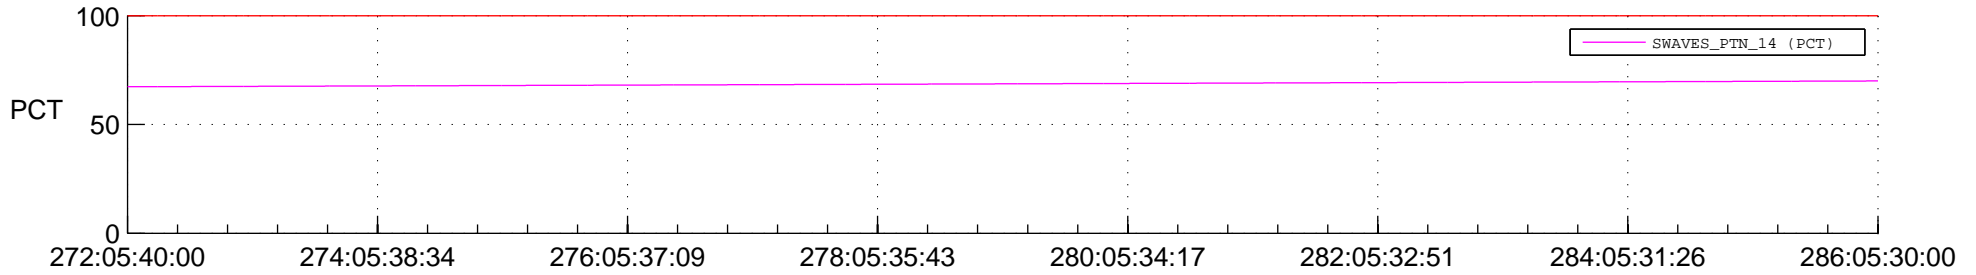

STEREO AHEAD SPACE WEATHER SSR PCT Full Prediction

SWAVES_Percent_Full_Prediction

IMPACT_Percent_Full_Prediction

PLASTIC_Percent_Full_Prediction

Spacecraft_DownLink_Rate

Ground Time (2015:272:05:40:00.000 -2015:286:05:30:00.000)