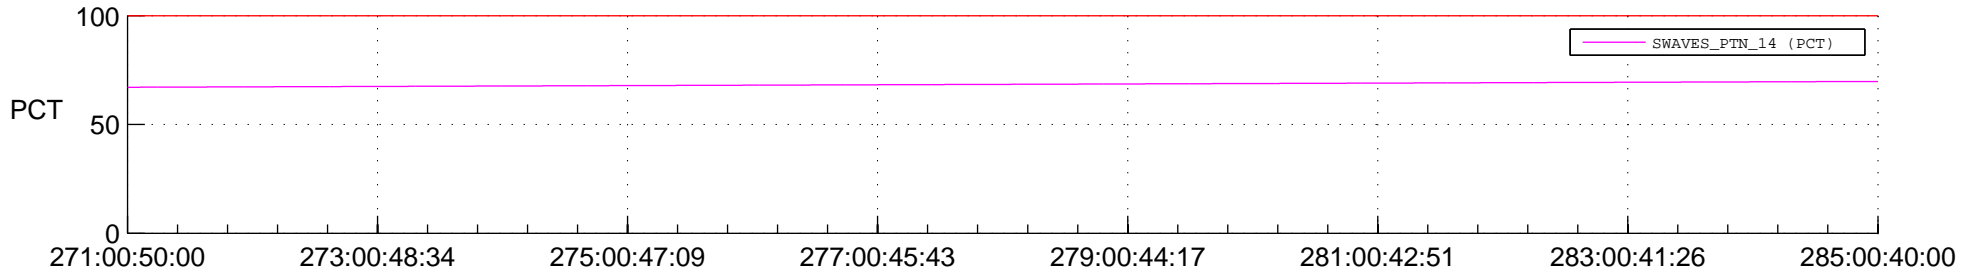

STEREO AHEAD SPACE WEATHER SSR PCT Full Prediction

SWAVES_Percent_Full_Prediction

IMPACT_Percent_Full_Prediction

PLASTIC_Percent_Full_Prediction

Spacecraft_DownLink_Rate

Ground Time (2015:271:00:50:00.000 -2015:285:00:40:00.000)