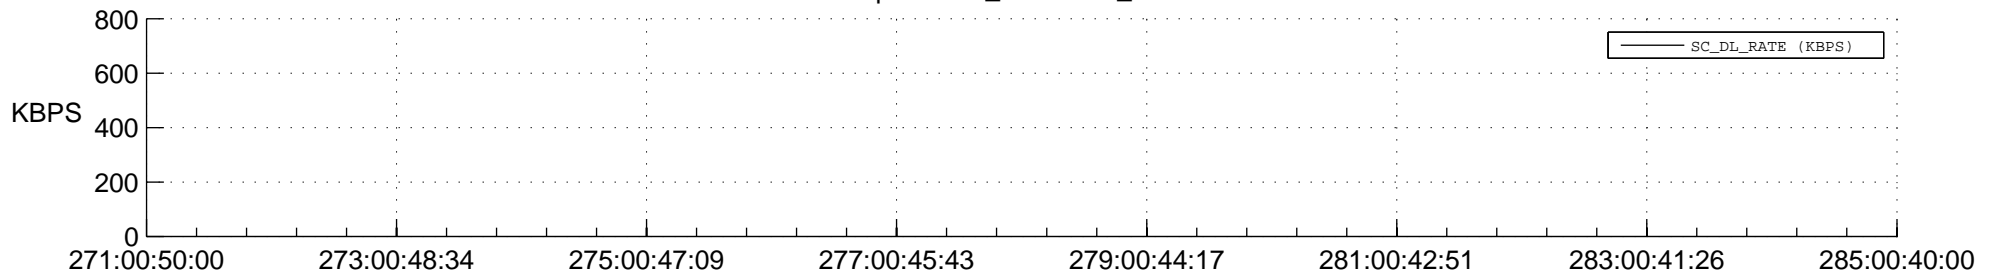

STEREO AHEAD SPACE WEATHER SSR PCT Full Prediction

SWAVES_Percent_Full_Prediction

IMPACT_Percent_Full_Prediction

PLASTIC_Percent_Full_Prediction

Spacecraft_DownLink_Rate

Ground Time (2015:271:00:50:00.000 -2015:285:00:40:00.000)