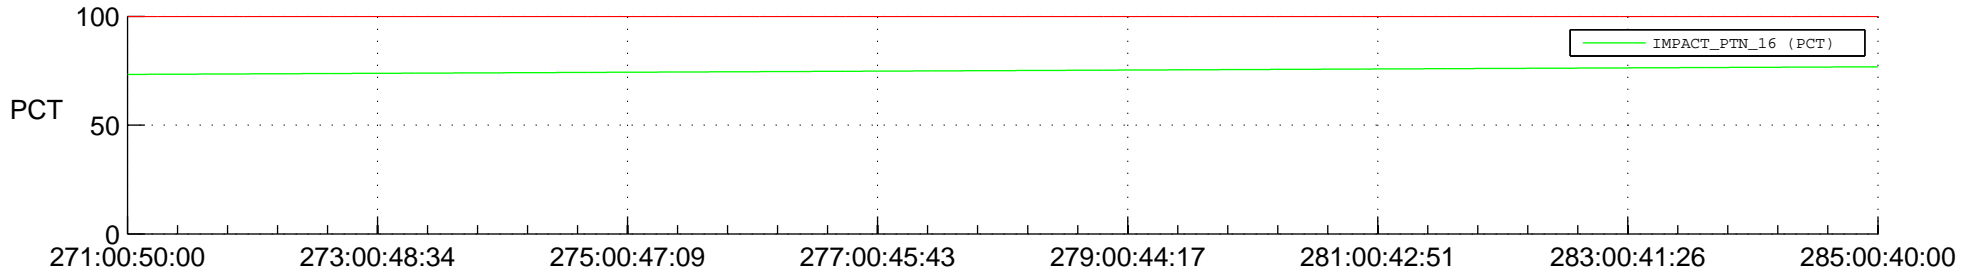

STEREO AHEAD SPACE WEATHER SSR PCT Full Prediction

SWAVES_Percent_Full_Prediction

IMPACT_Percent_Full_Prediction

PLASTIC_Percent_Full_Prediction

Spacecraft_DownLink_Rate

Ground Time (2015:271:00:50:00.000 -2015:285:00:40:00.000)