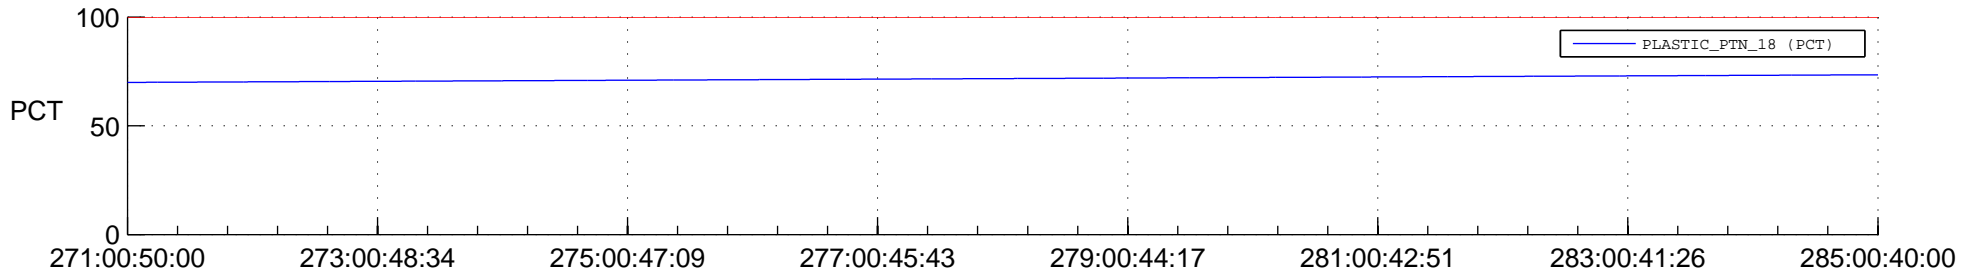

STEREO AHEAD SPACE WEATHER SSR PCT Full Prediction

SWAVES_Percent_Full_Prediction

IMPACT_Percent_Full_Prediction

PLASTIC_Percent_Full_Prediction

Spacecraft_DownLink_Rate

Ground Time (2015:271:00:50:00.000 -2015:285:00:40:00.000)