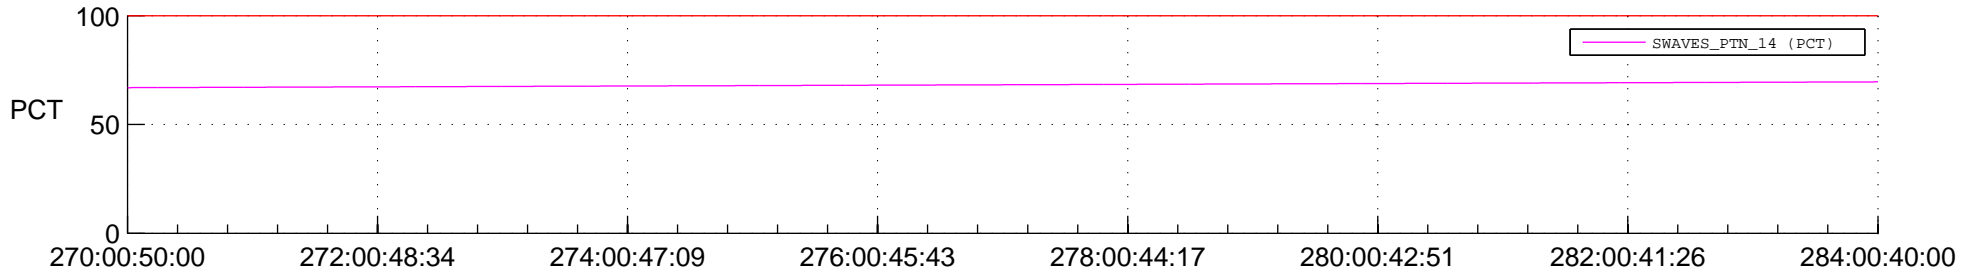

STEREO AHEAD SPACE WEATHER SSR PCT Full Prediction

SWAVES_Percent_Full_Prediction