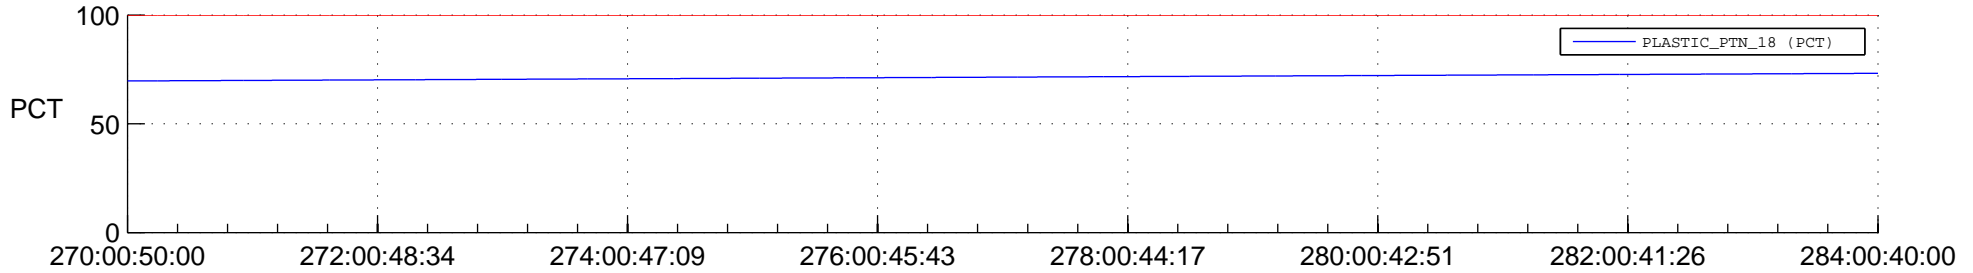

## Spacecraft\_DownLink\_Rate

Ground Time (2015:270:00:50:00.000 -2015:284:00:40:00.000)