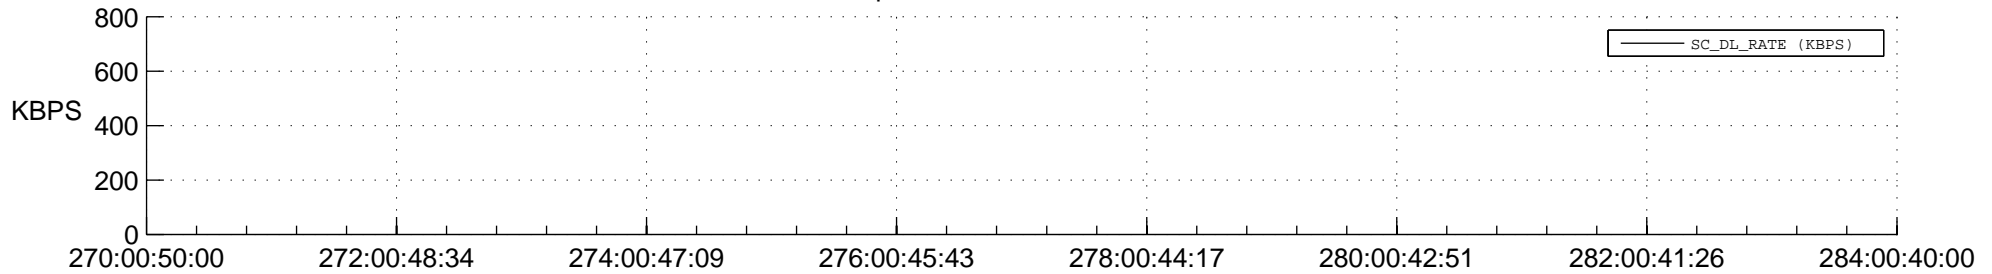

## Spacecraft\_DownLink\_Rate

Ground Time (2015:270:00:50:00.000 -2015:284:00:40:00.000)