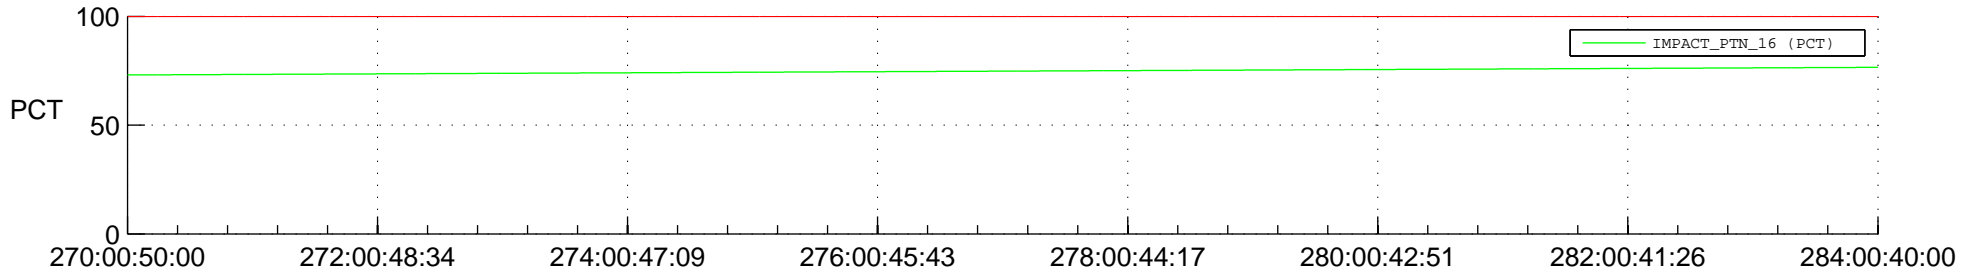

IMPACT_Percent_Full_Prediction