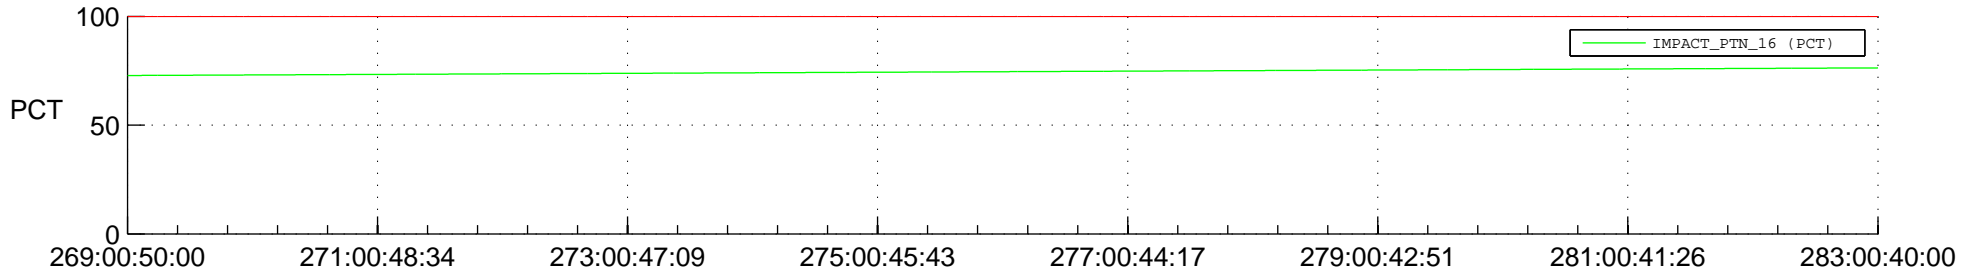

STEREO AHEAD SPACE WEATHER SSR PCT Full Prediction

SWAVES_Percent_Full_Prediction

IMPACT_Percent_Full_Prediction

PLASTIC_Percent_Full_Prediction

Spacecraft_DownLink_Rate

Ground Time (2015:269:00:50:00.000 -2015:283:00:40:00.000)