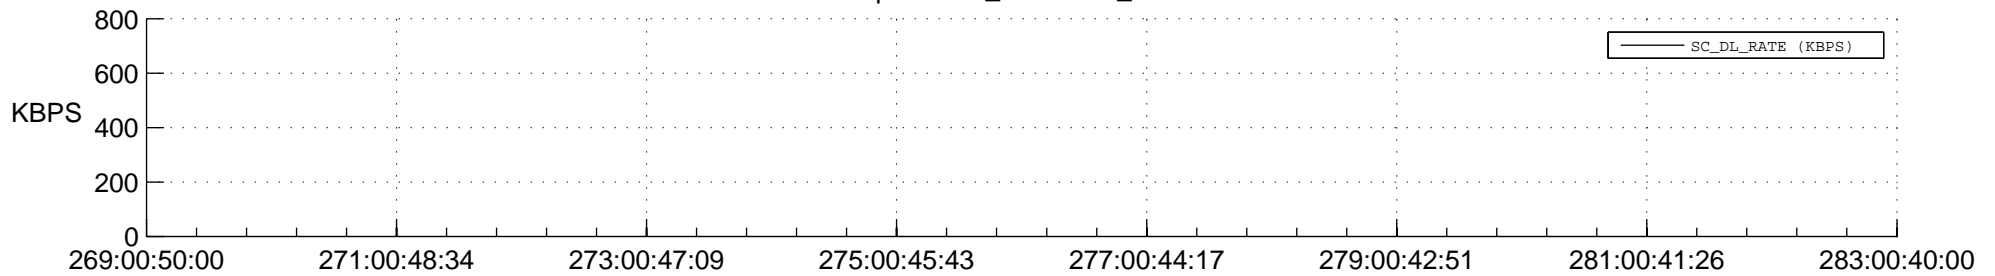

STEREO AHEAD SPACE WEATHER SSR PCT Full Prediction

SWAVES_Percent_Full_Prediction

IMPACT_Percent_Full_Prediction

PLASTIC_Percent_Full_Prediction

Spacecraft_DownLink_Rate

Ground Time (2015:269:00:50:00.000 -2015:283:00:40:00.000)