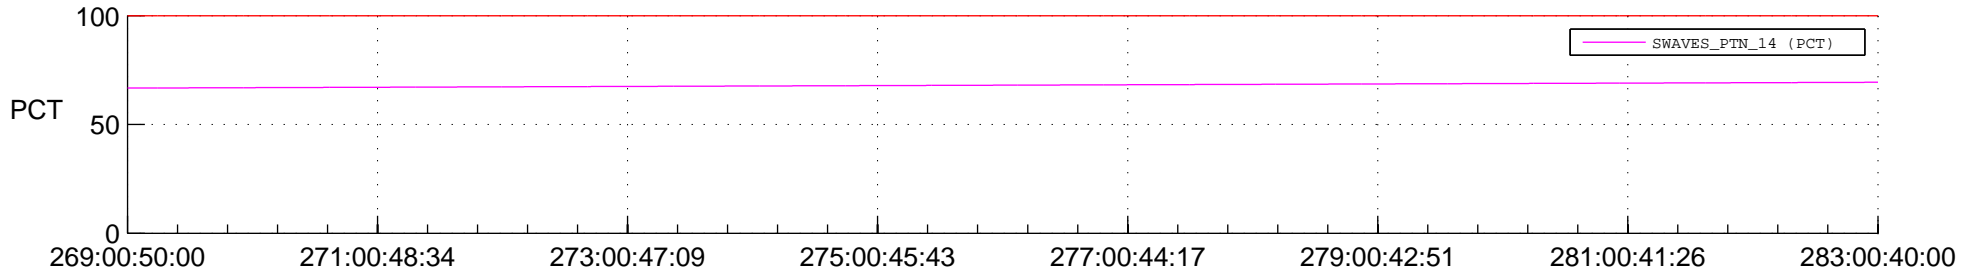

STEREO AHEAD SPACE WEATHER SSR PCT Full Prediction

SWAVES_Percent_Full_Prediction

IMPACT_Percent_Full_Prediction

PLASTIC_Percent_Full_Prediction

Spacecraft_DownLink_Rate

Ground Time (2015:269:00:50:00.000 -2015:283:00:40:00.000)