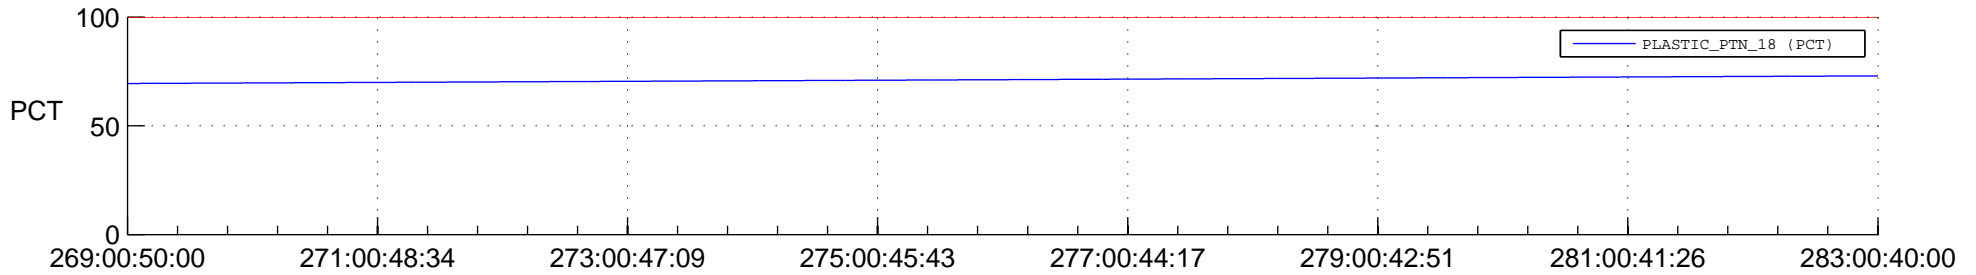

STEREO AHEAD SPACE WEATHER SSR PCT Full Prediction

SWAVES_Percent_Full_Prediction

IMPACT_Percent_Full_Prediction

PLASTIC_Percent_Full_Prediction

Spacecraft_DownLink_Rate

Ground Time (2015:269:00:50:00.000 -2015:283:00:40:00.000)