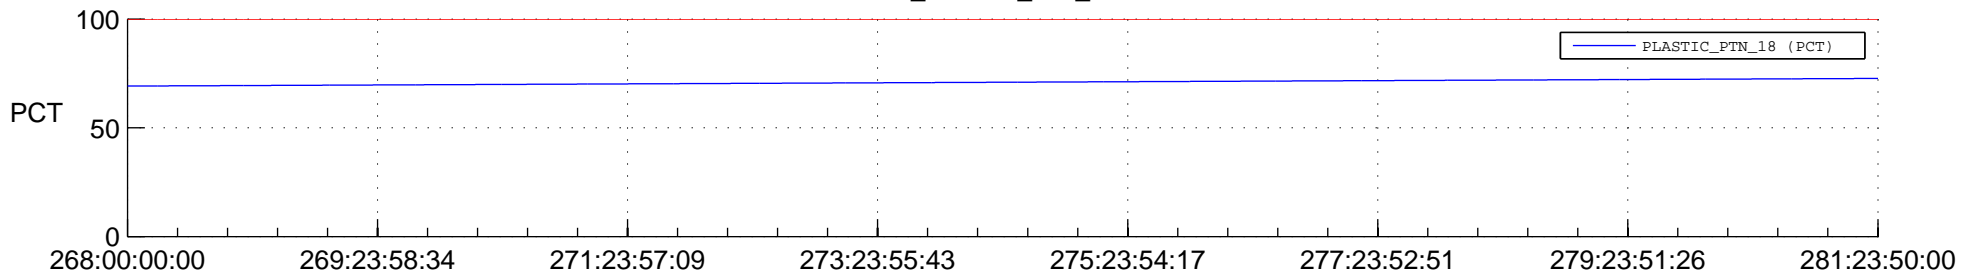

## Spacecraft\_DownLink\_Rate

Ground Time (2015:268:00:00:00.000 -2015:281:23:50:00.000)