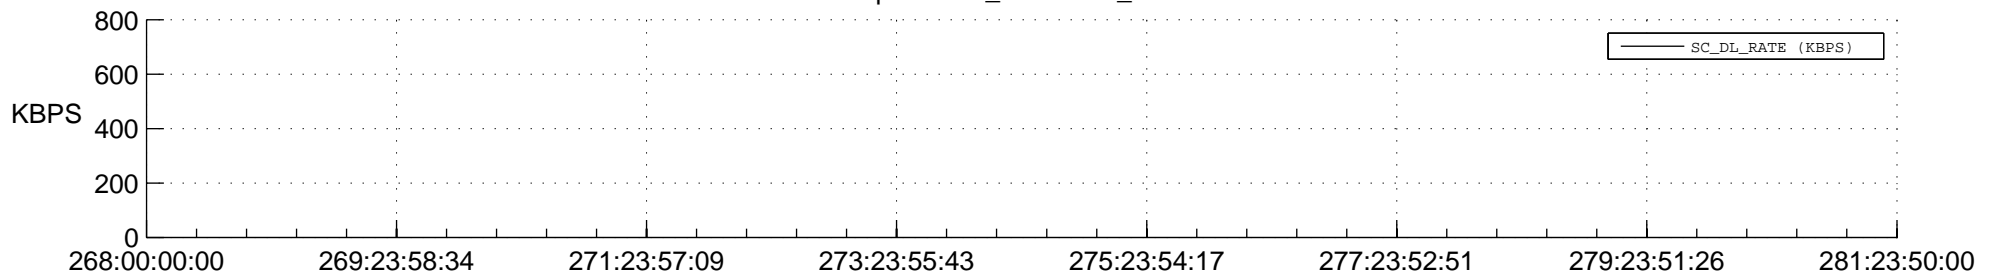

## SWAVES\_Percent\_Full\_Prediction

## Spacecraft\_DownLink\_Rate

Ground Time (2015:268:00:00:00.000 -2015:281:23:50:00.000)