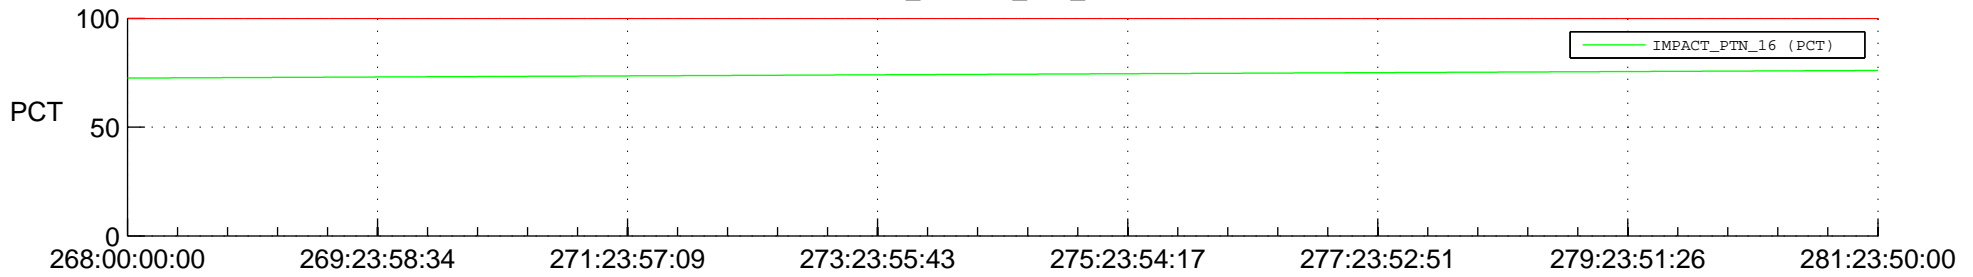

IMPACT_Percent_Full_Prediction