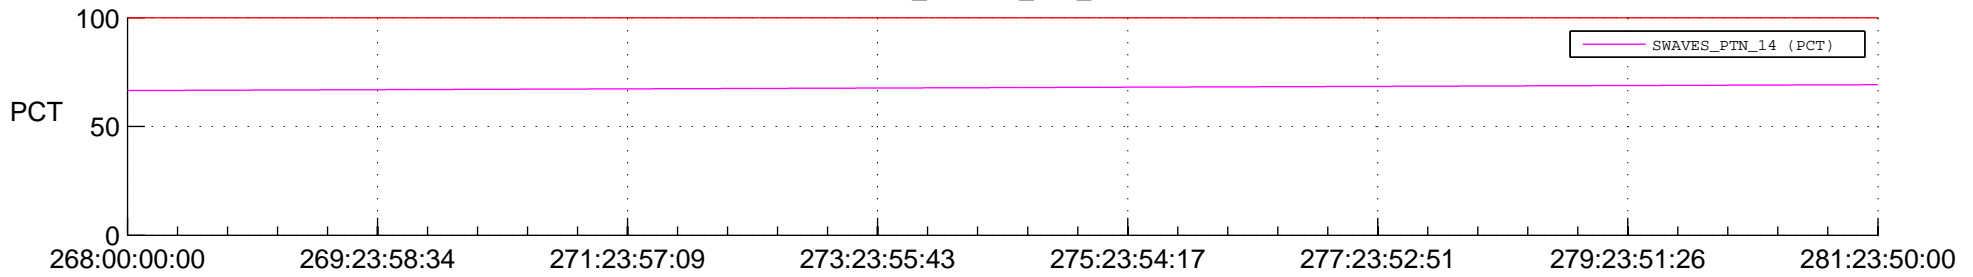

STEREO AHEAD SPACE WEATHER SSR PCT Full Prediction

SWAVES_Percent_Full_Prediction