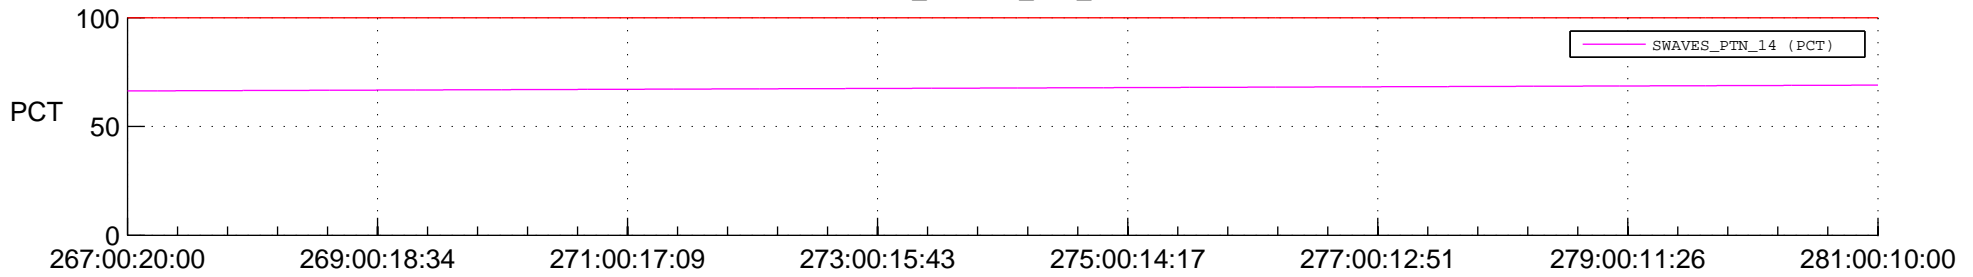

STEREO AHEAD SPACE WEATHER SSR PCT Full Prediction

SWAVES_Percent_Full_Prediction

IMPACT_Percent_Full_Prediction

PLASTIC_Percent_Full_Prediction

Spacecraft_DownLink_Rate

Ground Time (2015:267:00:20:00.000 -2015:281:00:10:00.000)