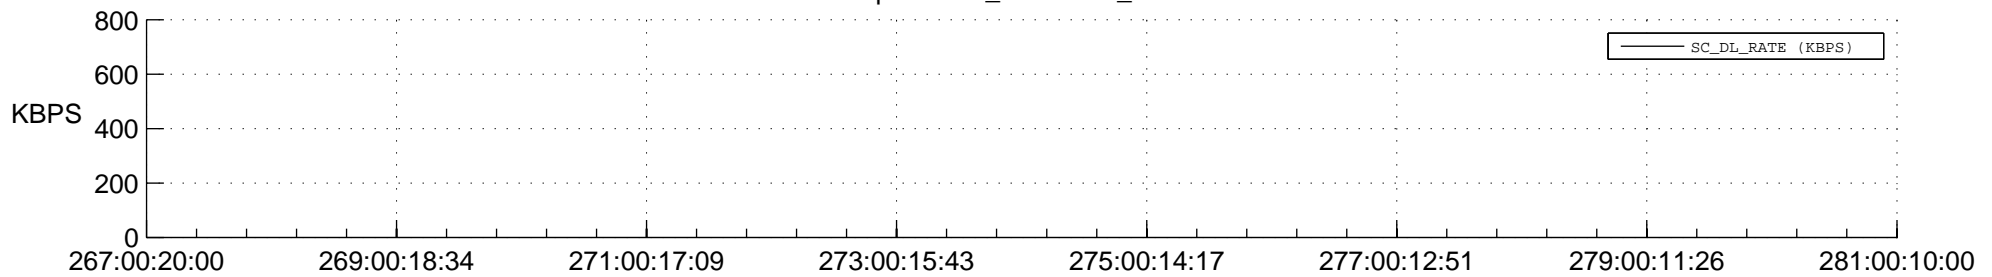

STEREO AHEAD SPACE WEATHER SSR PCT Full Prediction

SWAVES_Percent_Full_Prediction

IMPACT_Percent_Full_Prediction

PLASTIC_Percent_Full_Prediction

Spacecraft_DownLink_Rate

Ground Time (2015:267:00:20:00.000 -2015:281:00:10:00.000)