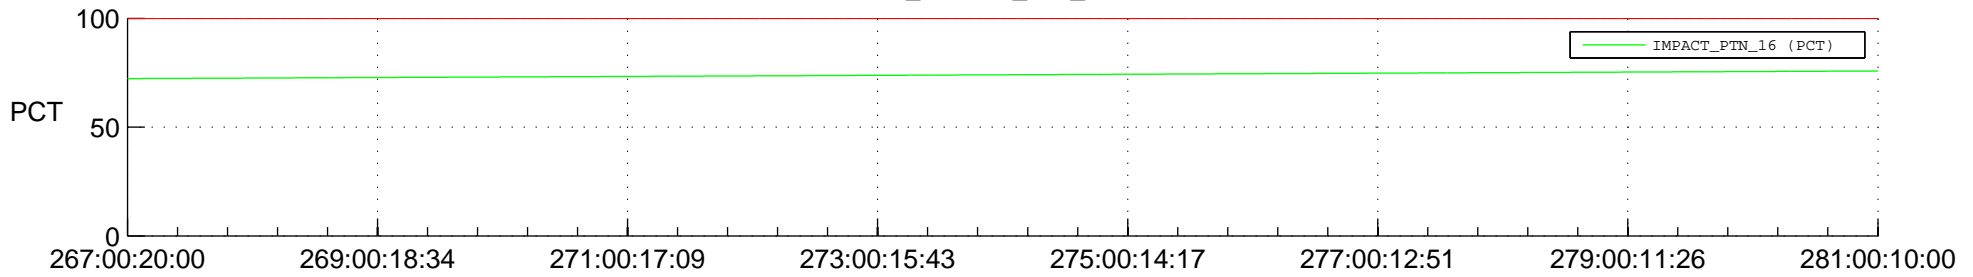

STEREO AHEAD SPACE WEATHER SSR PCT Full Prediction

SWAVES_Percent_Full_Prediction

IMPACT_Percent_Full_Prediction

PLASTIC_Percent_Full_Prediction

Spacecraft_DownLink_Rate

Ground Time (2015:267:00:20:00.000 -2015:281:00:10:00.000)