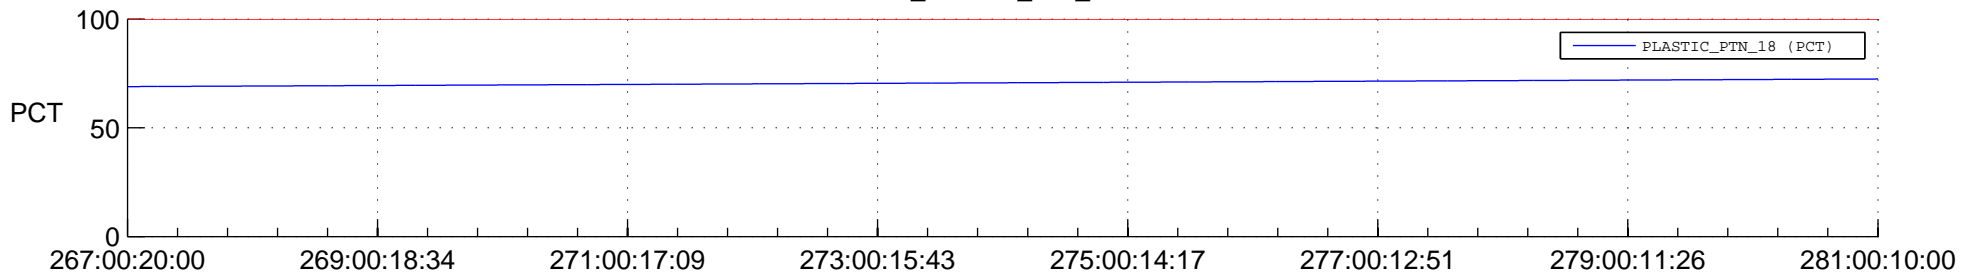

STEREO AHEAD SPACE WEATHER SSR PCT Full Prediction

SWAVES_Percent_Full_Prediction

IMPACT_Percent_Full_Prediction

PLASTIC_Percent_Full_Prediction

Spacecraft_DownLink_Rate

Ground Time (2015:267:00:20:00.000 -2015:281:00:10:00.000)