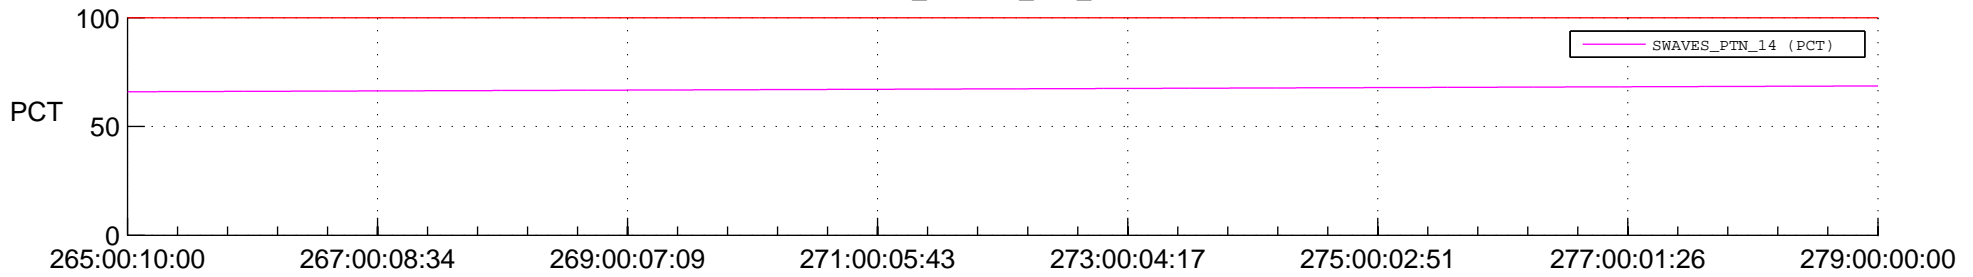

STEREO AHEAD SPACE WEATHER SSR PCT Full Prediction

SWAVES_Percent_Full_Prediction

IMPACT_Percent_Full_Prediction

PLASTIC_Percent_Full_Prediction

Spacecraft_DownLink_Rate

Ground Time (2015:265:00:10:00.000 -2015:279:00:00:00.000)