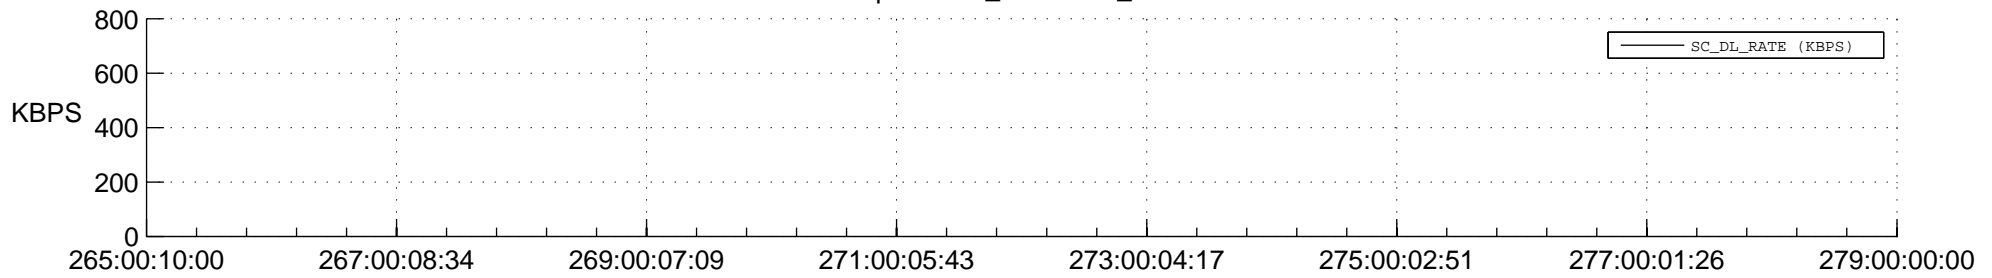

STEREO AHEAD SPACE WEATHER SSR PCT Full Prediction

SWAVES_Percent_Full_Prediction

IMPACT_Percent_Full_Prediction

PLASTIC_Percent_Full_Prediction

Spacecraft_DownLink_Rate

Ground Time (2015:265:00:10:00.000 -2015:279:00:00:00.000)