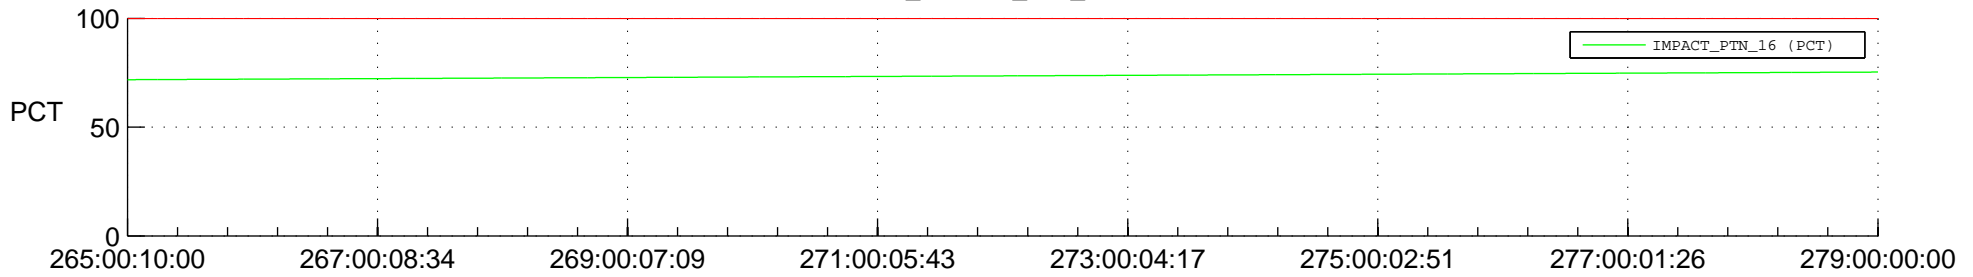

STEREO AHEAD SPACE WEATHER SSR PCT Full Prediction

SWAVES_Percent_Full_Prediction

IMPACT_Percent_Full_Prediction

PLASTIC_Percent_Full_Prediction

Spacecraft_DownLink_Rate

Ground Time (2015:265:00:10:00.000 -2015:279:00:00:00.000)