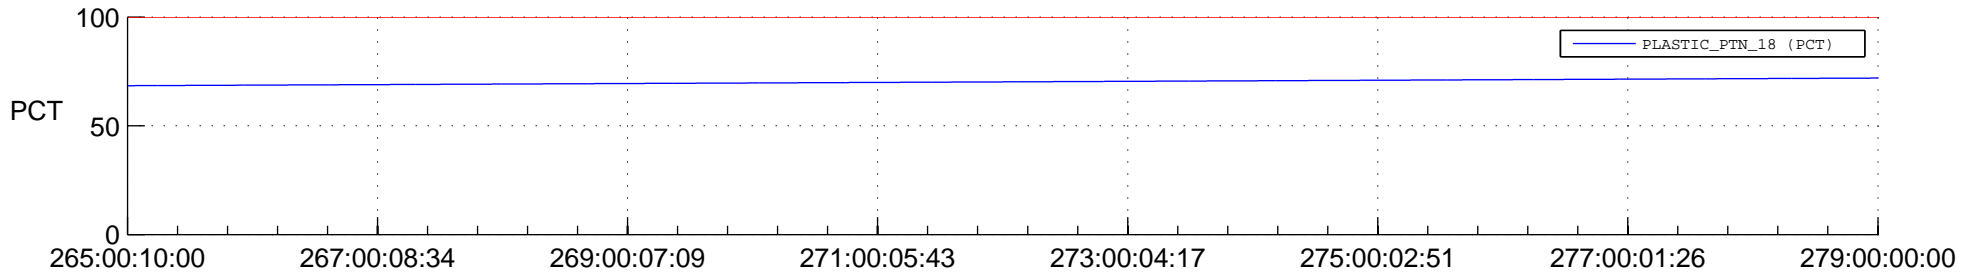

STEREO AHEAD SPACE WEATHER SSR PCT Full Prediction

SWAVES_Percent_Full_Prediction

IMPACT_Percent_Full_Prediction

PLASTIC_Percent_Full_Prediction

Spacecraft_DownLink_Rate

Ground Time (2015:265:00:10:00.000 -2015:279:00:00:00.000)