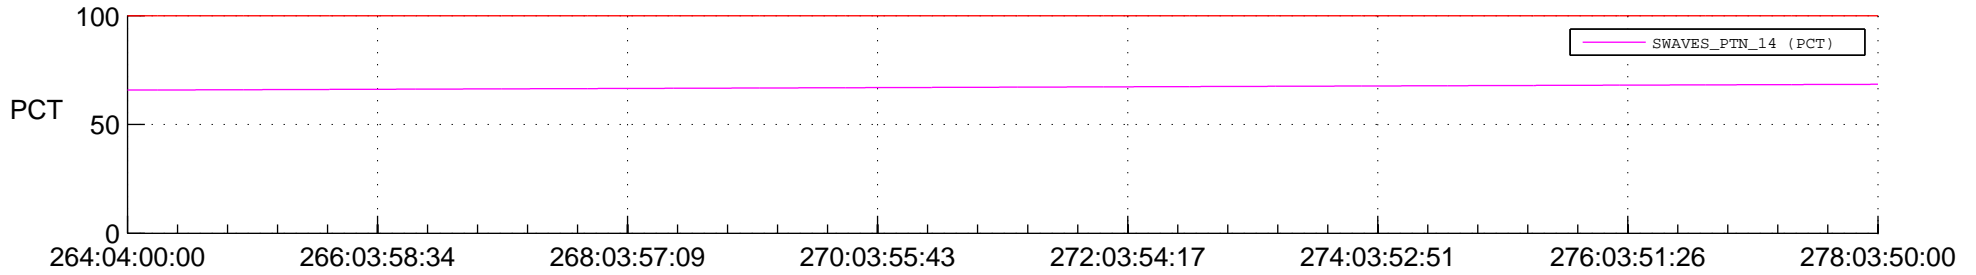

STEREO AHEAD SPACE WEATHER SSR PCT Full Prediction

SWAVES_Percent_Full_Prediction

IMPACT_Percent_Full_Prediction

PLASTIC_Percent_Full_Prediction

Spacecraft_DownLink_Rate

Ground Time (2015:264:04:00:00.000 -2015:278:03:50:00.000)