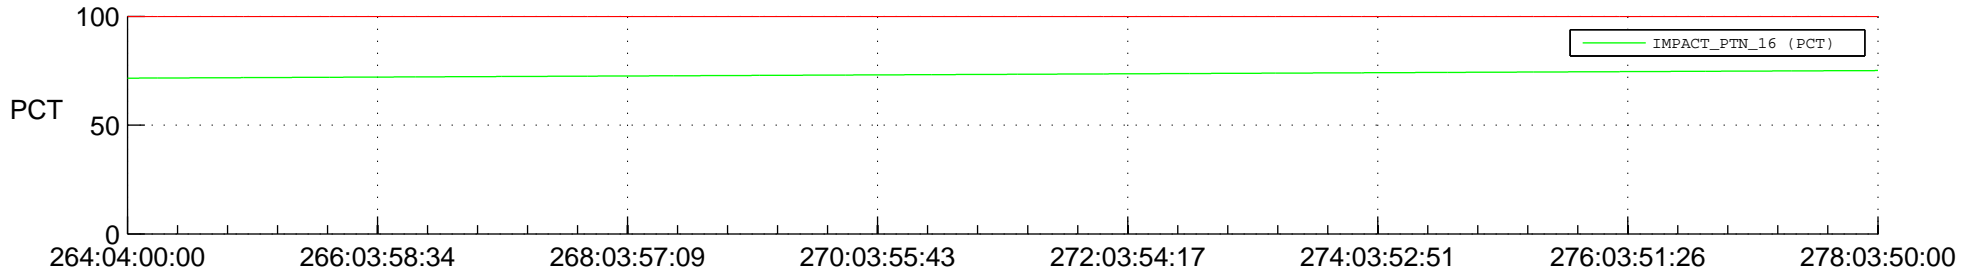

STEREO AHEAD SPACE WEATHER SSR PCT Full Prediction

SWAVES_Percent_Full_Prediction

IMPACT_Percent_Full_Prediction

PLASTIC_Percent_Full_Prediction

Spacecraft_DownLink_Rate

Ground Time (2015:264:04:00:00.000 -2015:278:03:50:00.000)