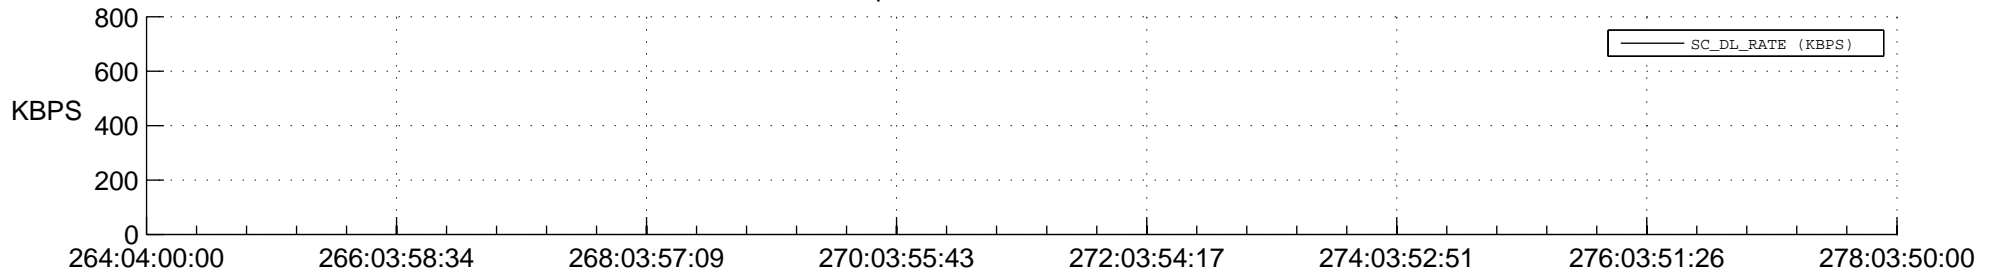

STEREO AHEAD SPACE WEATHER SSR PCT Full Prediction

SWAVES_Percent_Full_Prediction

IMPACT_Percent_Full_Prediction

PLASTIC_Percent_Full_Prediction

Spacecraft_DownLink_Rate

Ground Time (2015:264:04:00:00.000 -2015:278:03:50:00.000)