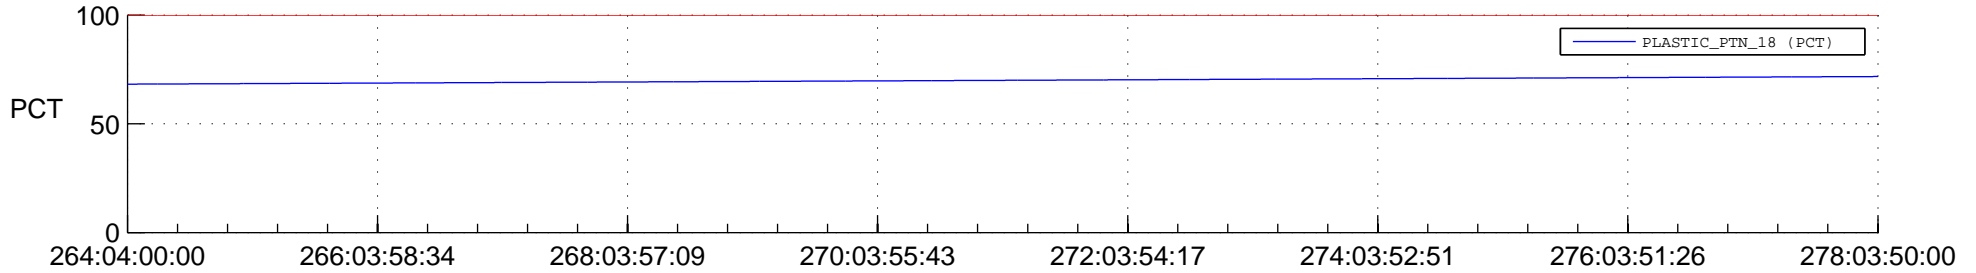

STEREO AHEAD SPACE WEATHER SSR PCT Full Prediction

SWAVES_Percent_Full_Prediction

IMPACT_Percent_Full_Prediction

PLASTIC_Percent_Full_Prediction

Spacecraft_DownLink_Rate

Ground Time (2015:264:04:00:00.000 -2015:278:03:50:00.000)