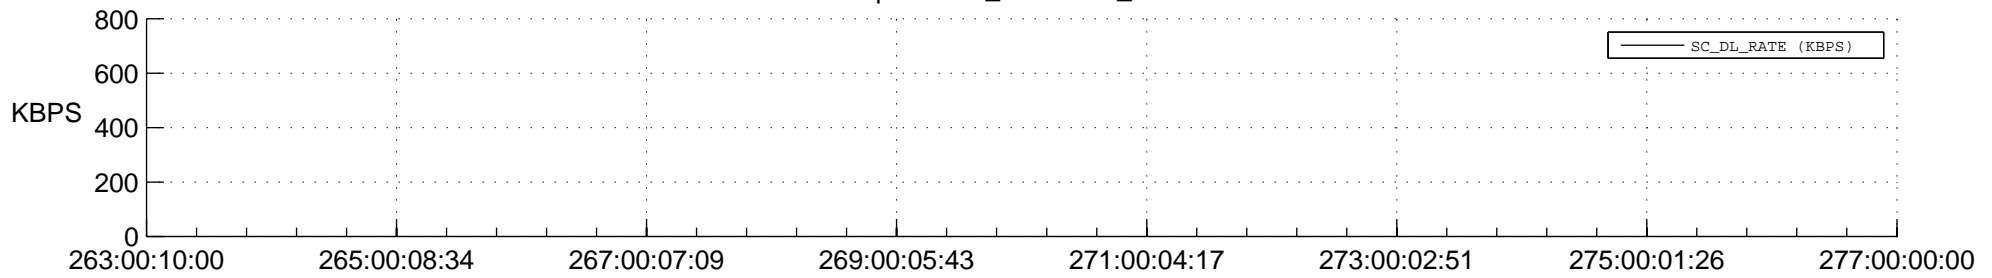

## SWAVES\_Percent\_Full\_Prediction

## Spacecraft\_DownLink\_Rate

Ground Time (2015:263:00:10:00.000 -2015:277:00:00:00.000)