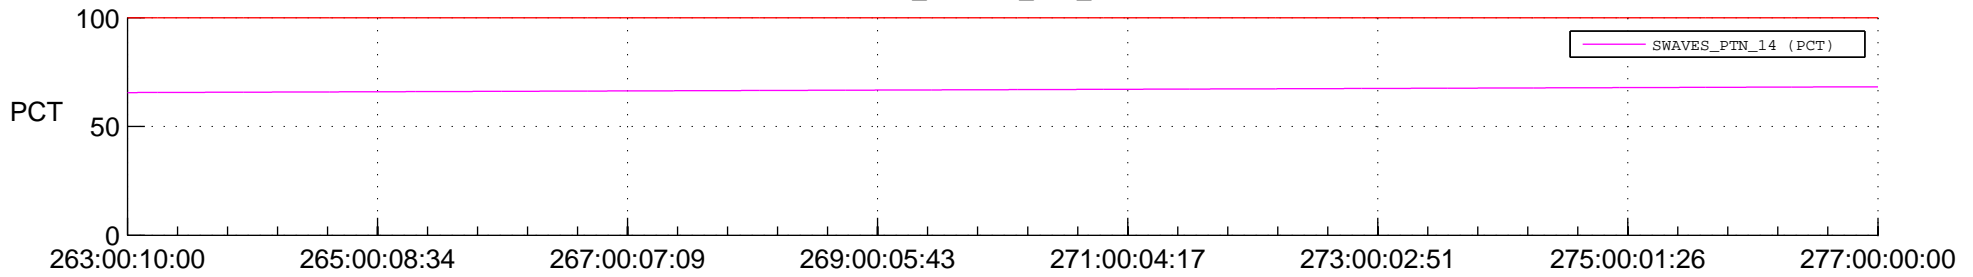

STEREO AHEAD SPACE WEATHER SSR PCT Full Prediction

SWAVES_Percent_Full_Prediction