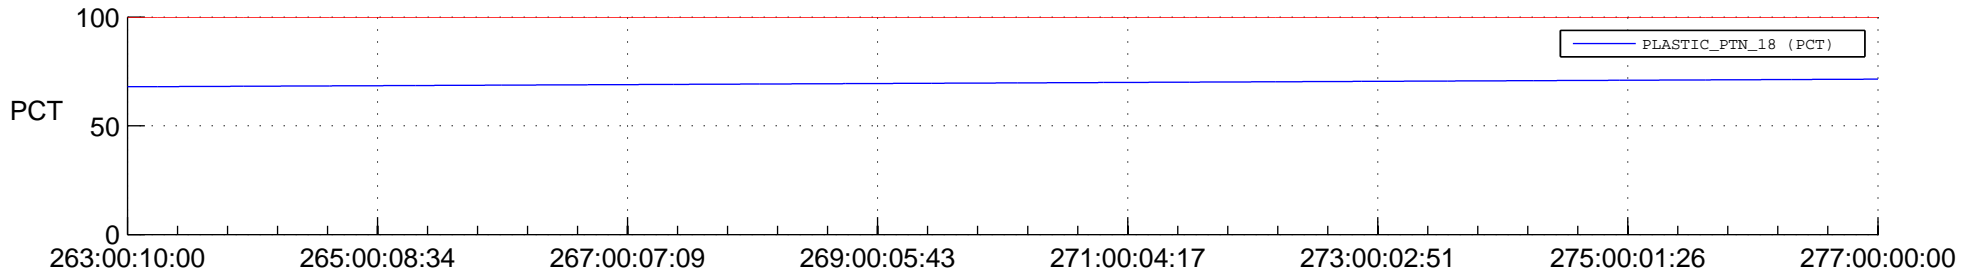

## SWAVES\_Percent\_Full\_Prediction

## Spacecraft\_DownLink\_Rate

Ground Time (2015:263:00:10:00.000 -2015:277:00:00:00.000)