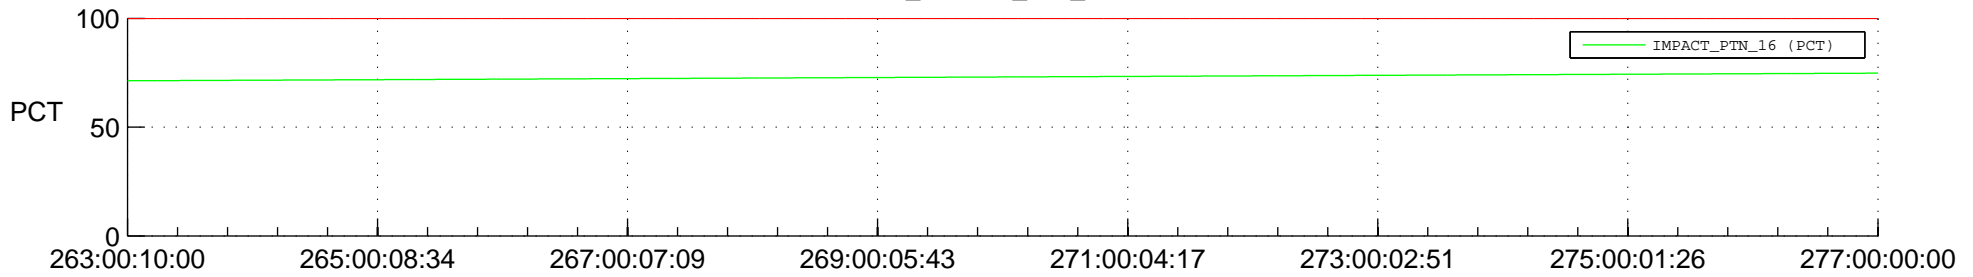

IMPACT_Percent_Full_Prediction