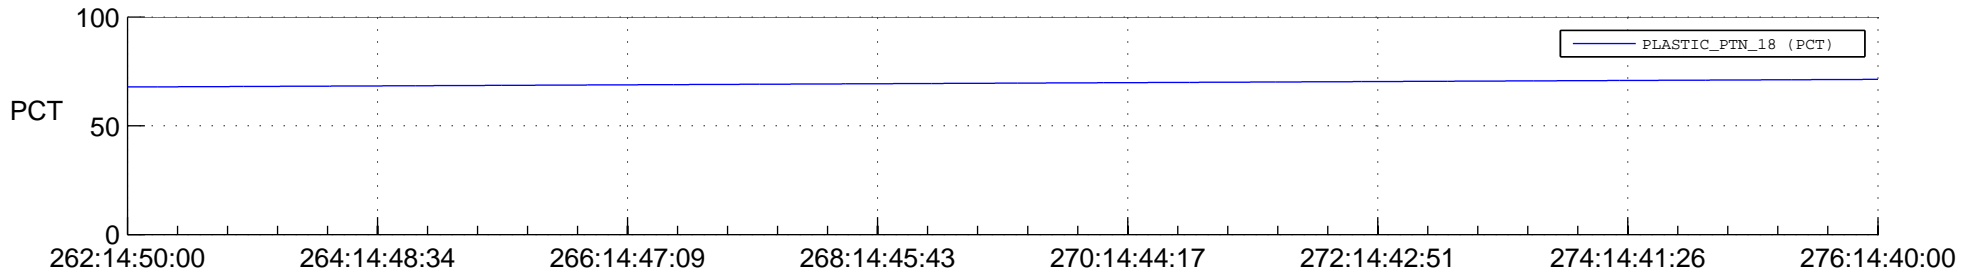

## SWAVES\_Percent\_Full\_Prediction

## Spacecraft\_DownLink\_Rate

Ground Time (2015:262:14:50:00.000 -2015:276:14:40:00.000)