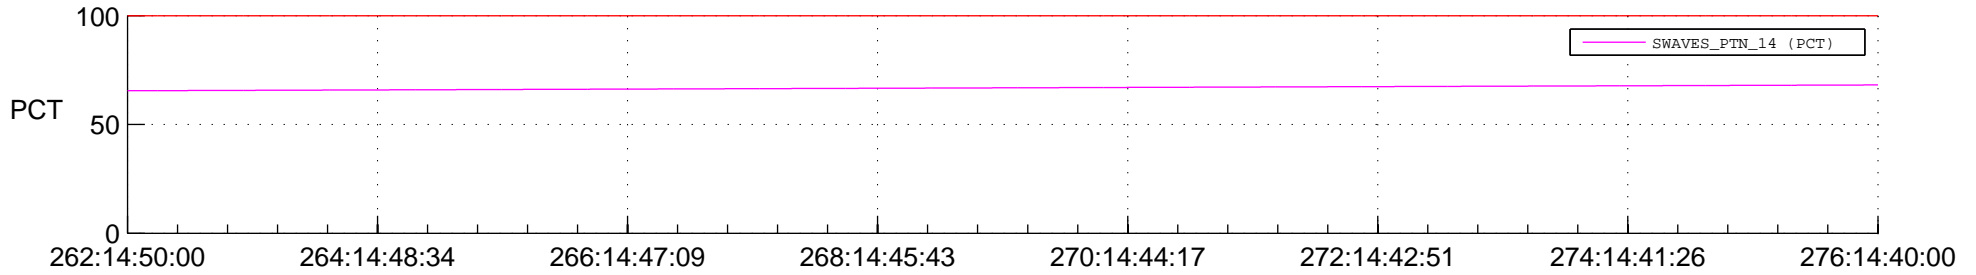

STEREO AHEAD SPACE WEATHER SSR PCT Full Prediction

SWAVES_Percent_Full_Prediction