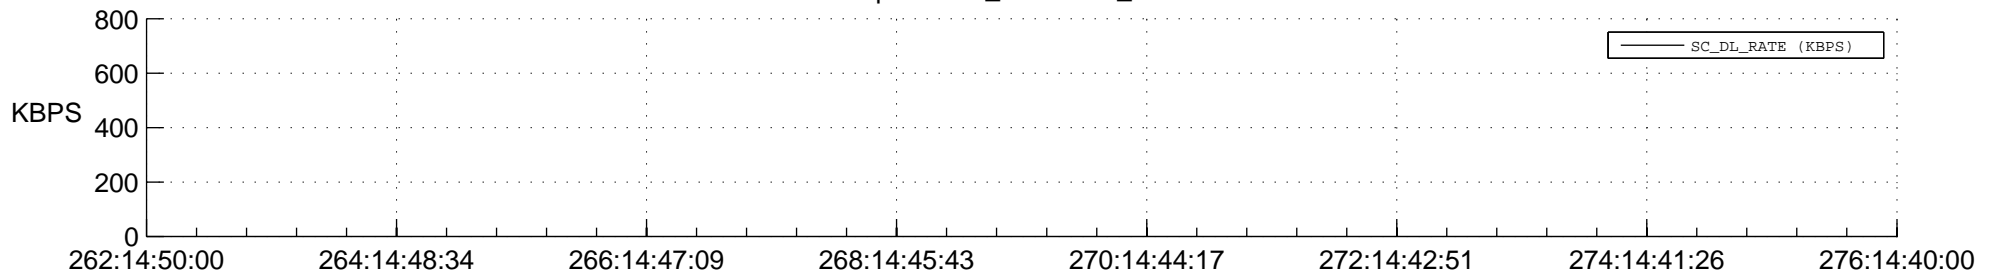

## Spacecraft\_DownLink\_Rate

Ground Time (2015:262:14:50:00.000 -2015:276:14:40:00.000)