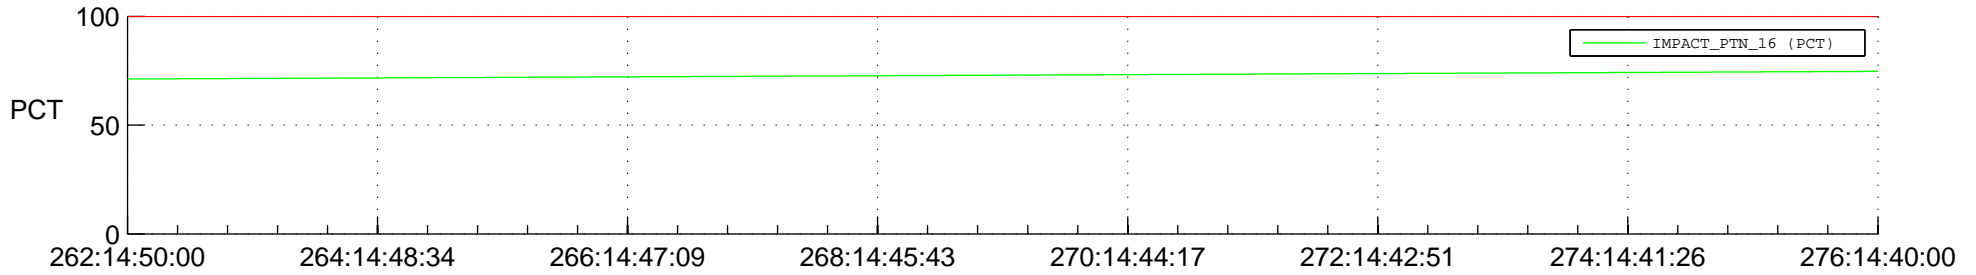

IMPACT_Percent_Full_Prediction