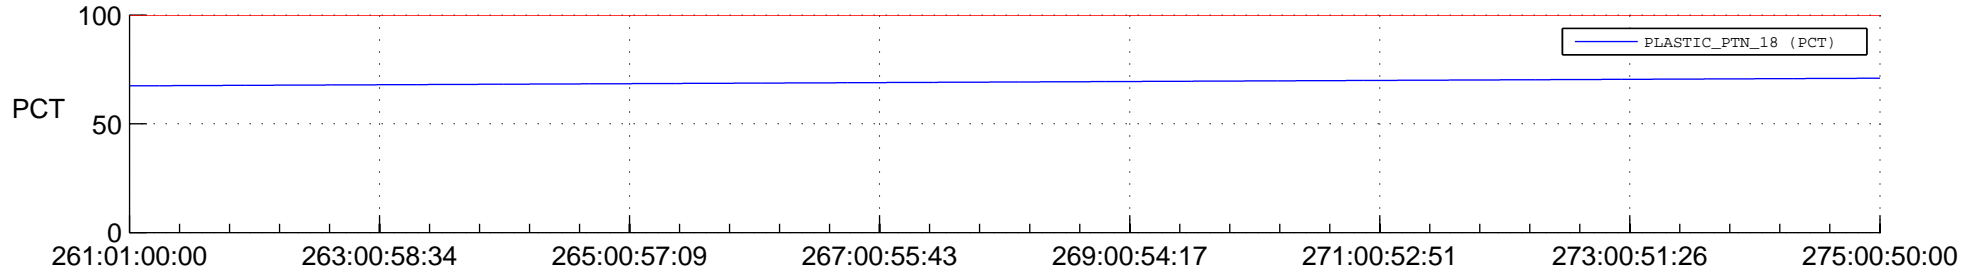

STEREO AHEAD SPACE WEATHER SSR PCT Full Prediction

SWAVES_Percent_Full_Prediction

IMPACT_Percent_Full_Prediction

PLASTIC_Percent_Full_Prediction

Spacecraft_DownLink_Rate

Ground Time (2015:261:01:00:00.000 -2015:275:00:50:00.000)