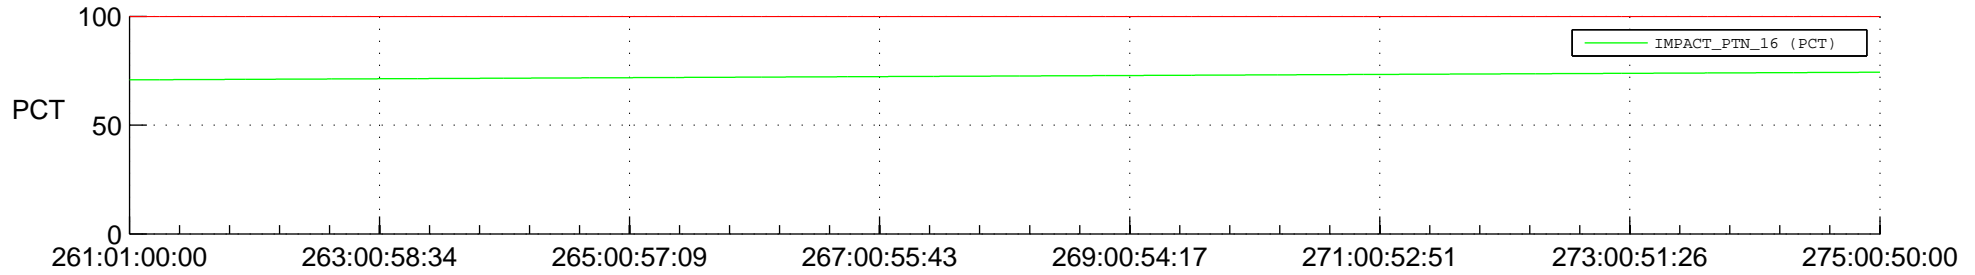

STEREO AHEAD SPACE WEATHER SSR PCT Full Prediction

SWAVES_Percent_Full_Prediction

IMPACT_Percent_Full_Prediction

PLASTIC_Percent_Full_Prediction

Spacecraft_DownLink_Rate

Ground Time (2015:261:01:00:00.000 -2015:275:00:50:00.000)