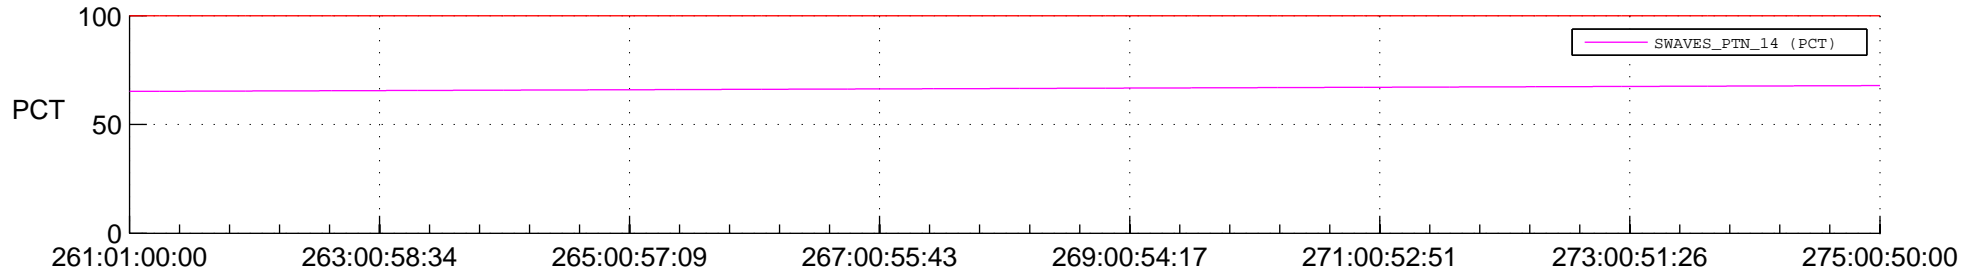

STEREO AHEAD SPACE WEATHER SSR PCT Full Prediction

SWAVES_Percent_Full_Prediction

IMPACT_Percent_Full_Prediction

PLASTIC_Percent_Full_Prediction

Spacecraft_DownLink_Rate

Ground Time (2015:261:01:00:00.000 -2015:275:00:50:00.000)