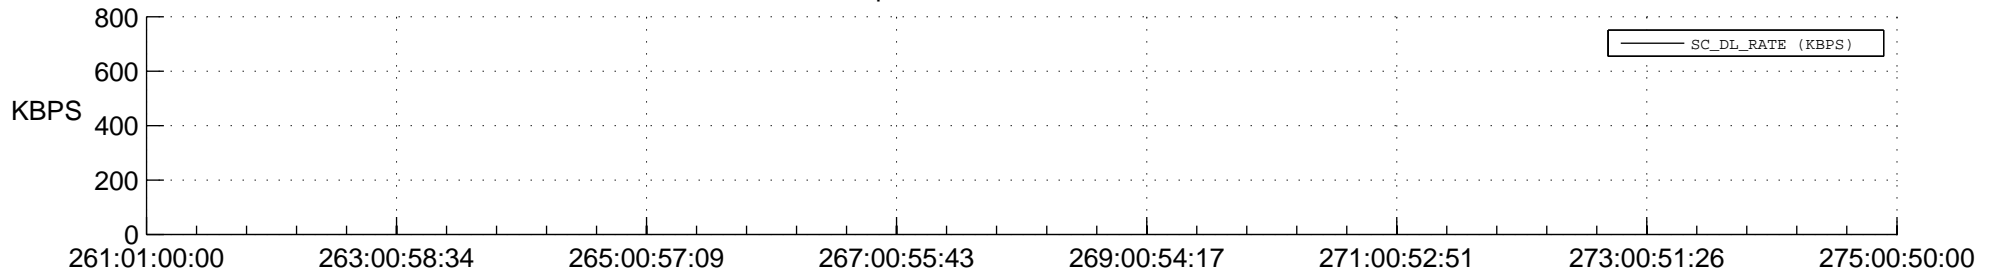

STEREO AHEAD SPACE WEATHER SSR PCT Full Prediction

SWAVES_Percent_Full_Prediction

IMPACT_Percent_Full_Prediction

PLASTIC_Percent_Full_Prediction

Spacecraft_DownLink_Rate

Ground Time (2015:261:01:00:00.000 -2015:275:00:50:00.000)