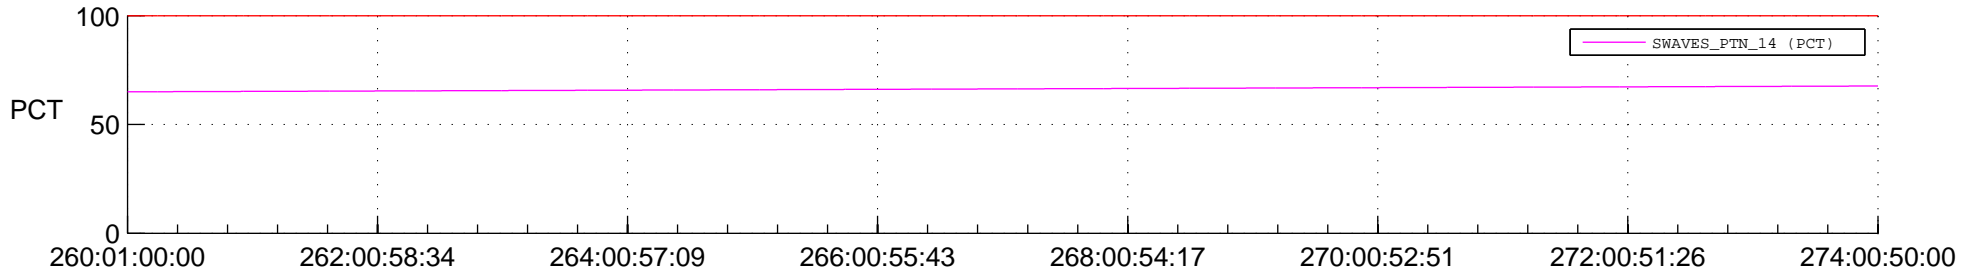

STEREO AHEAD SPACE WEATHER SSR PCT Full Prediction

SWAVES_Percent_Full_Prediction