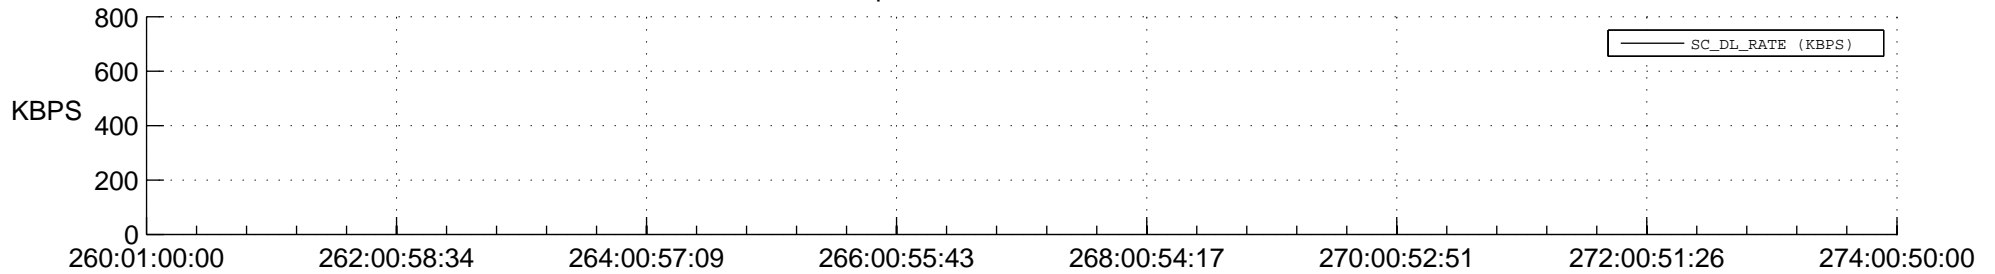

## Spacecraft\_DownLink\_Rate

Ground Time (2015:260:01:00:00.000 -2015:274:00:50:00.000)