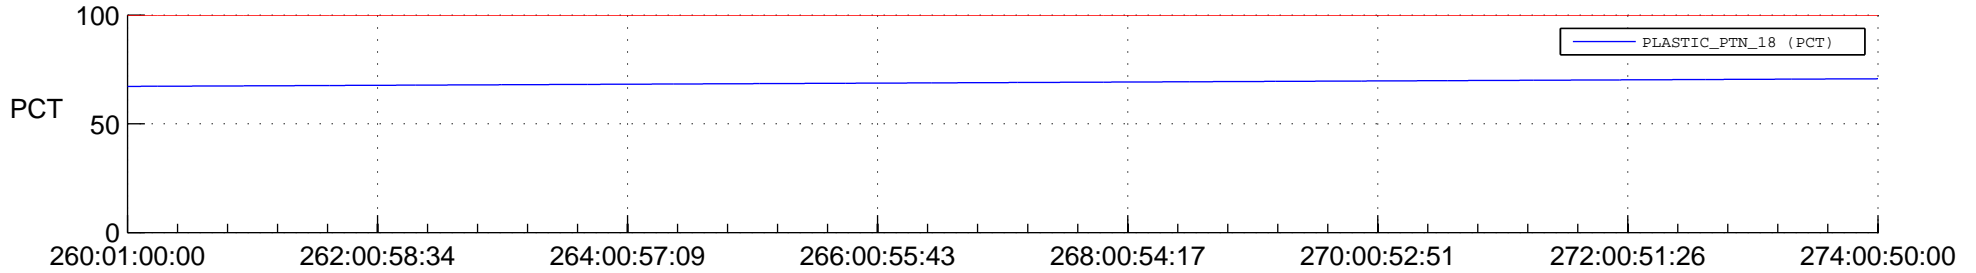

## Spacecraft\_DownLink\_Rate

Ground Time (2015:260:01:00:00.000 -2015:274:00:50:00.000)