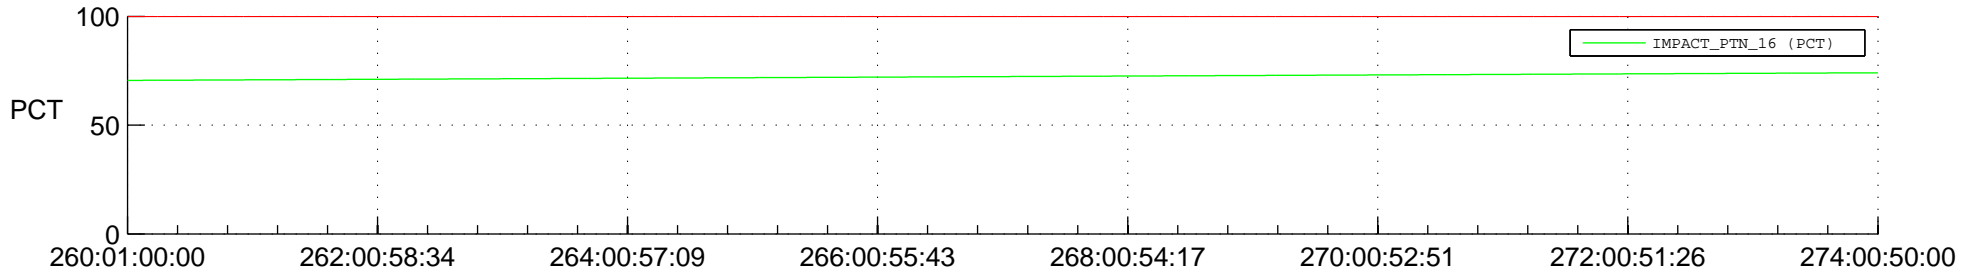

IMPACT_Percent_Full_Prediction