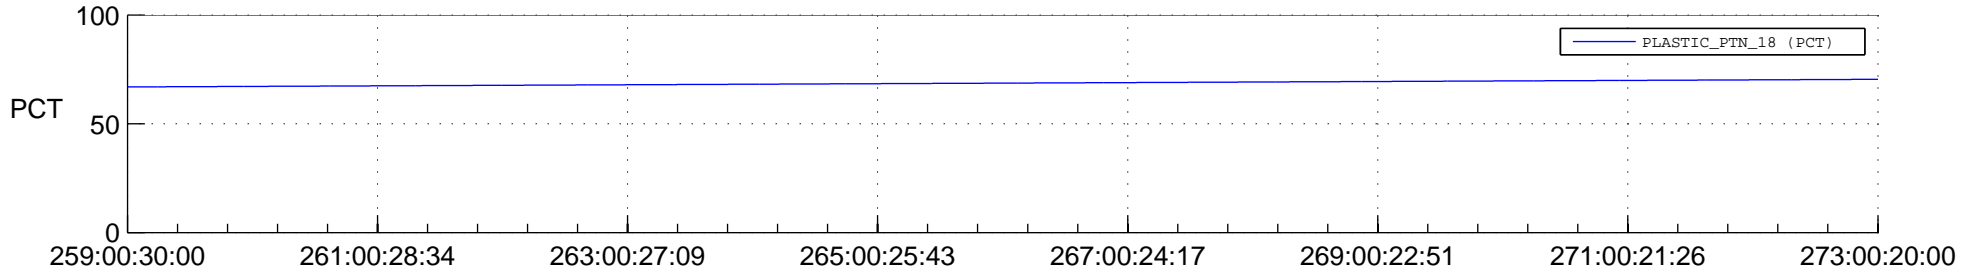

## Spacecraft\_DownLink\_Rate

Ground Time (2015:259:00:30:00.000 -2015:273:00:20:00.000)