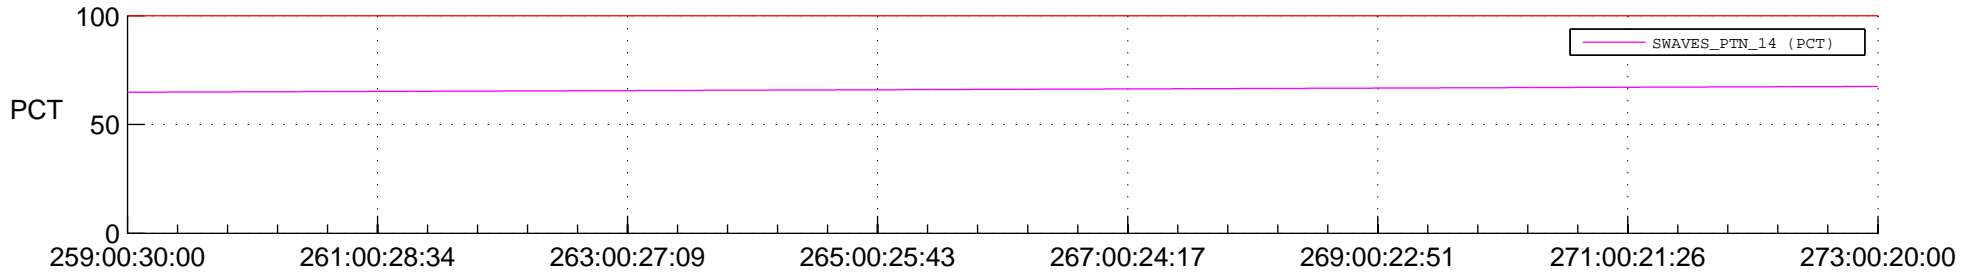

STEREO AHEAD SPACE WEATHER SSR PCT Full Prediction

SWAVES_Percent_Full_Prediction