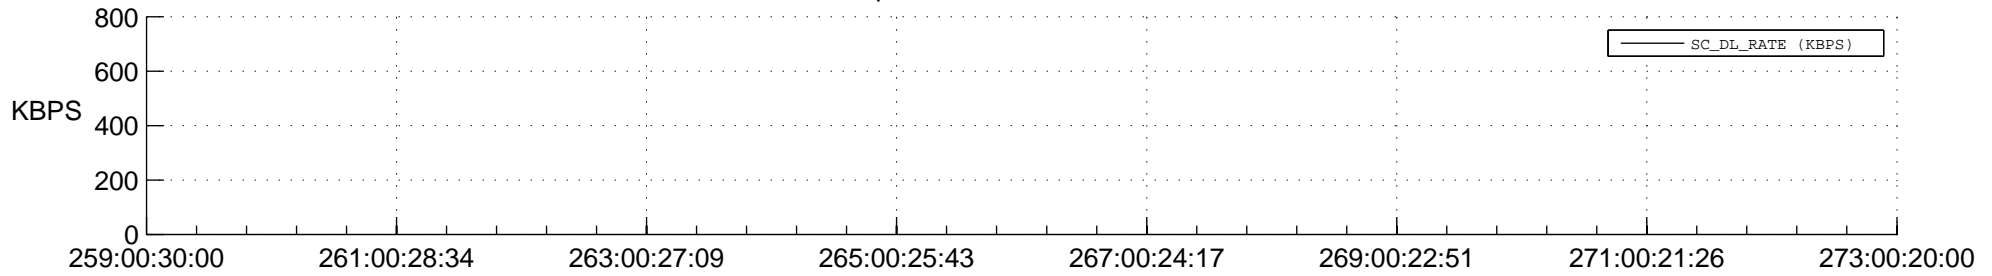

## Spacecraft\_DownLink\_Rate

Ground Time (2015:259:00:30:00.000 -2015:273:00:20:00.000)