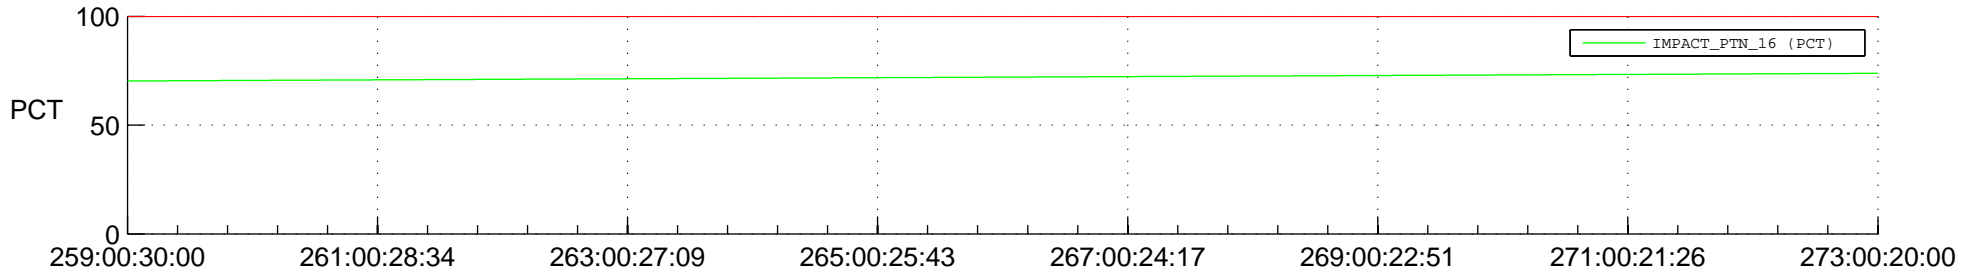

IMPACT_Percent_Full_Prediction