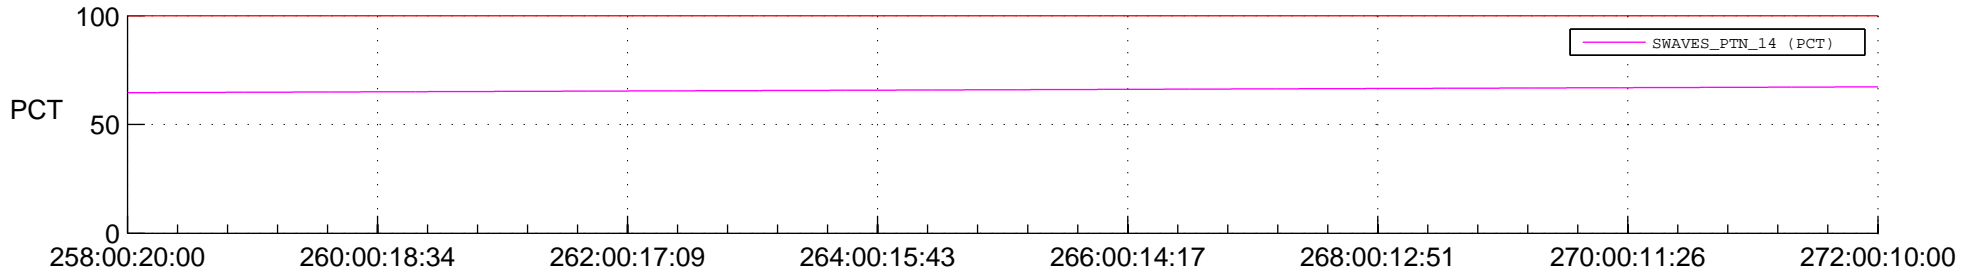

STEREO AHEAD SPACE WEATHER SSR PCT Full Prediction

SWAVES_Percent_Full_Prediction

IMPACT_Percent_Full_Prediction

PLASTIC_Percent_Full_Prediction

Spacecraft_DownLink_Rate

Ground Time (2015:258:00:20:00.000 -2015:272:00:10:00.000)