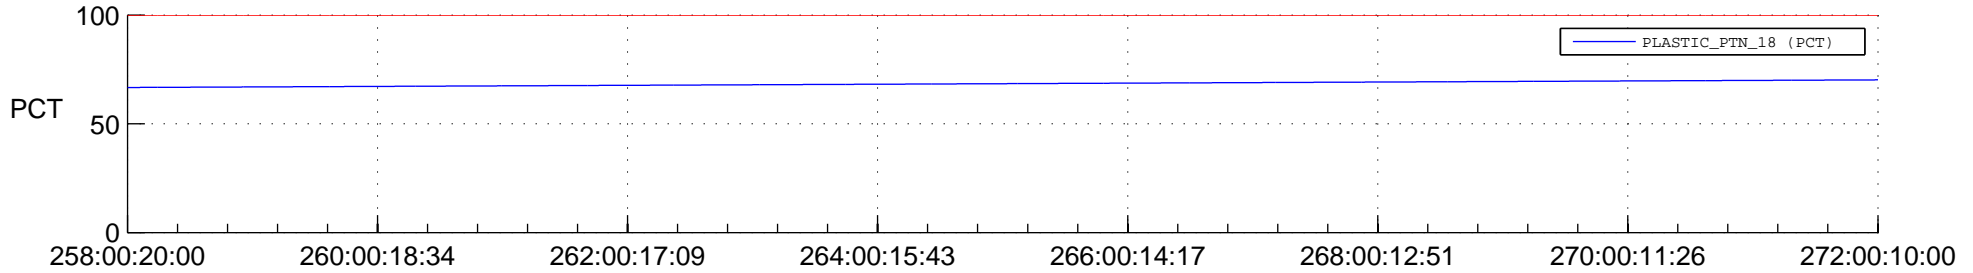

STEREO AHEAD SPACE WEATHER SSR PCT Full Prediction

SWAVES_Percent_Full_Prediction

IMPACT_Percent_Full_Prediction

PLASTIC_Percent_Full_Prediction

Spacecraft_DownLink_Rate

Ground Time (2015:258:00:20:00.000 -2015:272:00:10:00.000)