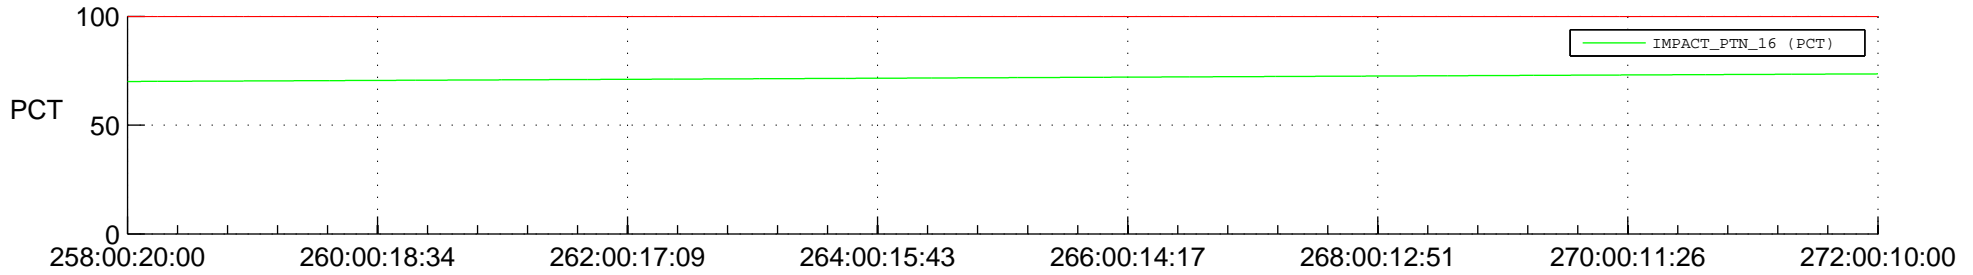

STEREO AHEAD SPACE WEATHER SSR PCT Full Prediction

SWAVES_Percent_Full_Prediction

IMPACT_Percent_Full_Prediction

PLASTIC_Percent_Full_Prediction

Spacecraft_DownLink_Rate

Ground Time (2015:258:00:20:00.000 -2015:272:00:10:00.000)