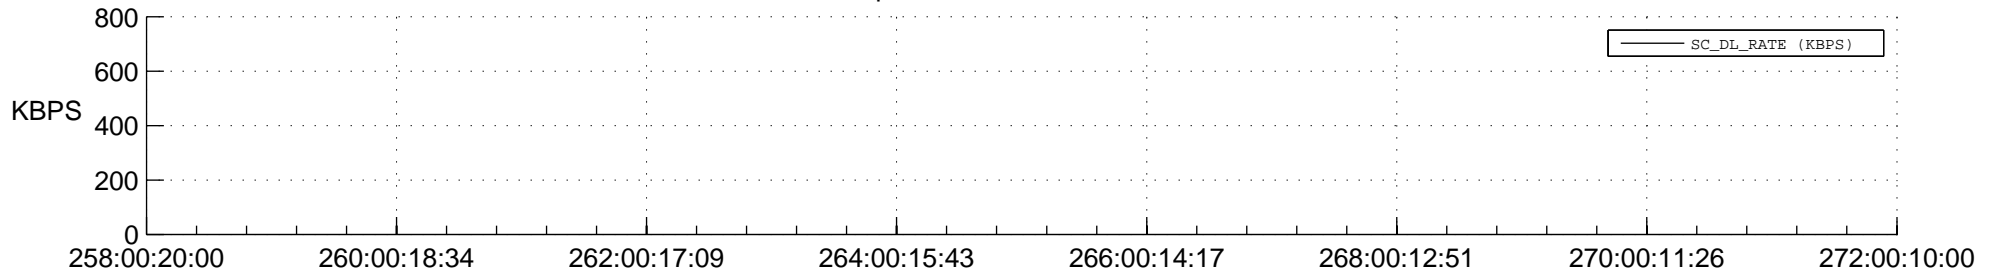

STEREO AHEAD SPACE WEATHER SSR PCT Full Prediction

SWAVES_Percent_Full_Prediction

IMPACT_Percent_Full_Prediction

PLASTIC_Percent_Full_Prediction

Spacecraft_DownLink_Rate

Ground Time (2015:258:00:20:00.000 -2015:272:00:10:00.000)