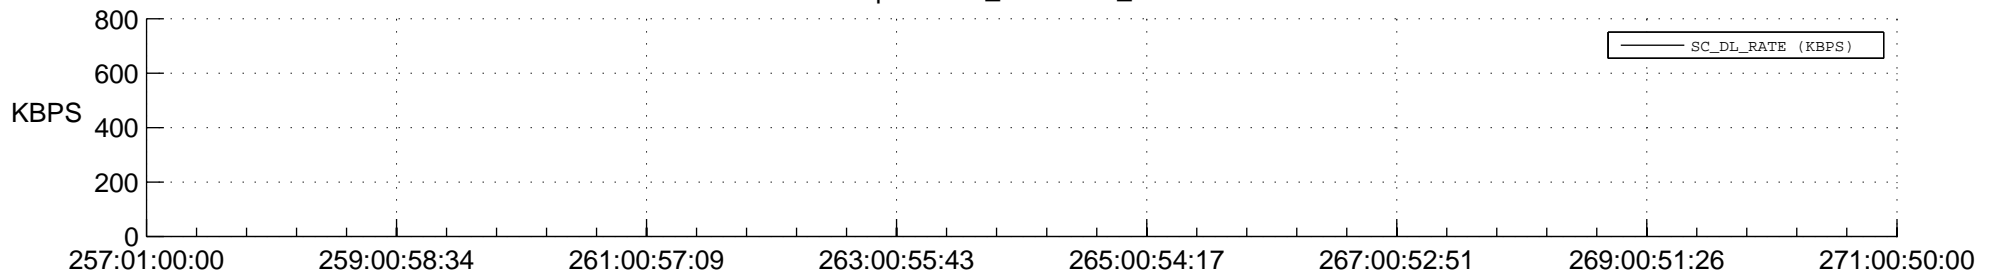

## Spacecraft\_DownLink\_Rate

Ground Time (2015:257:01:00:00.000 -2015:271:00:50:00.000)