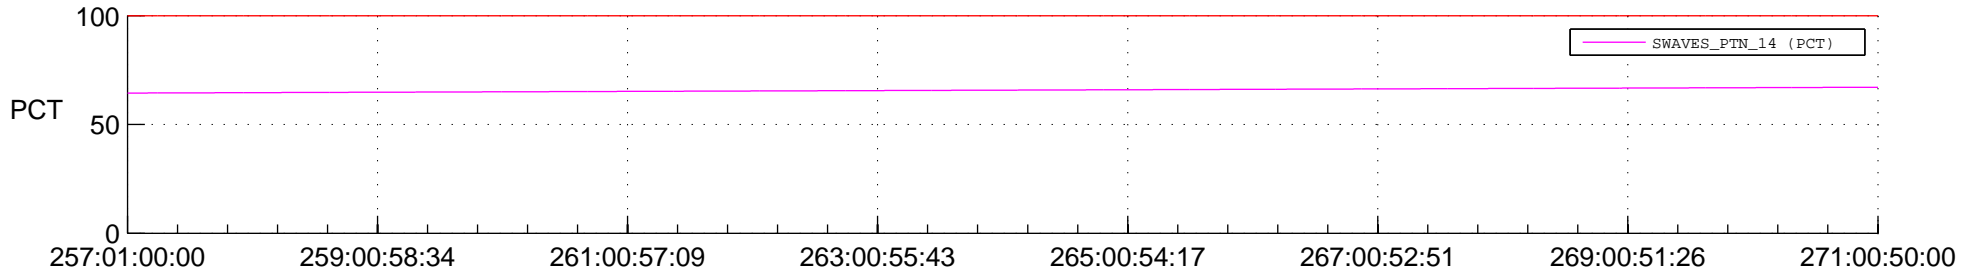

STEREO AHEAD SPACE WEATHER SSR PCT Full Prediction

SWAVES_Percent_Full_Prediction