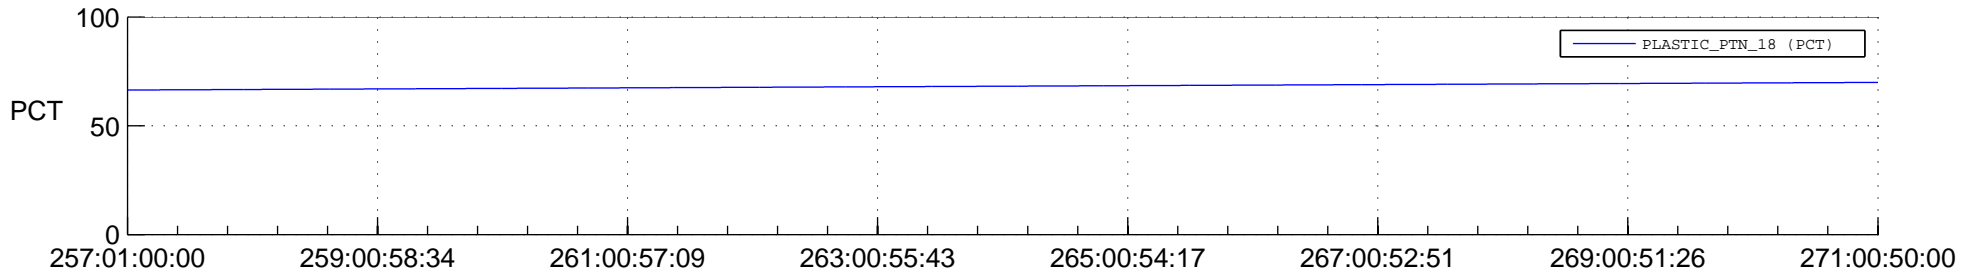

## SWAVES\_Percent\_Full\_Prediction

## Spacecraft\_DownLink\_Rate

Ground Time (2015:257:01:00:00.000 -2015:271:00:50:00.000)