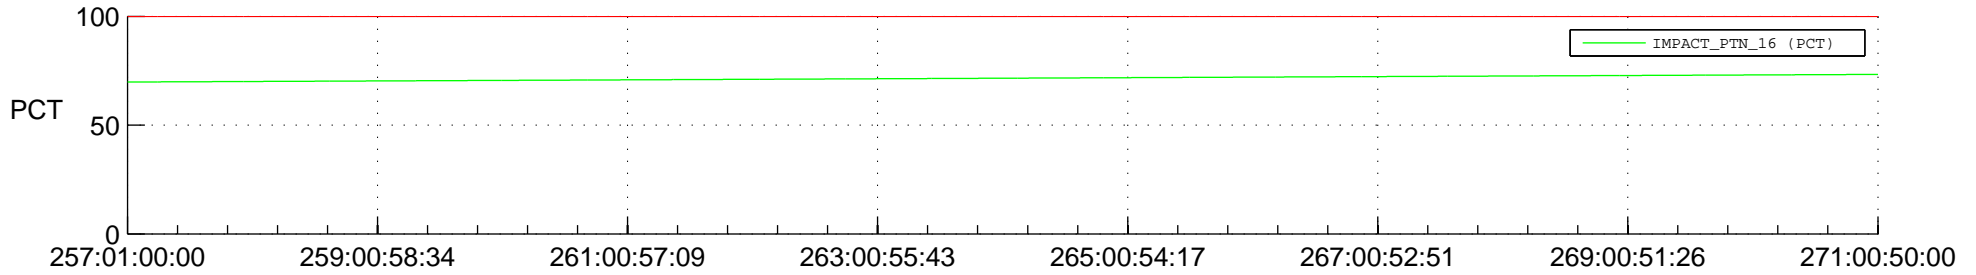

IMPACT_Percent_Full_Prediction