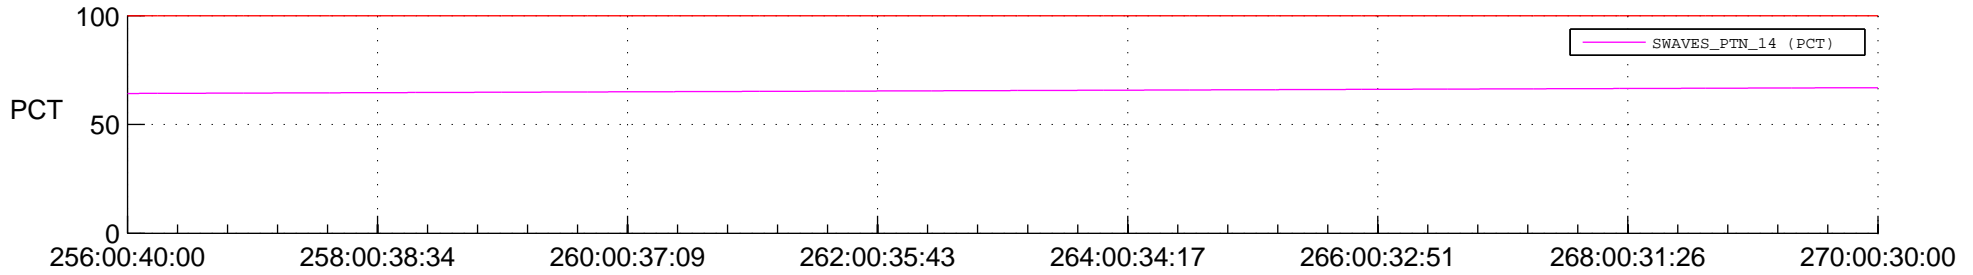

STEREO AHEAD SPACE WEATHER SSR PCT Full Prediction

SWAVES_Percent_Full_Prediction

IMPACT_Percent_Full_Prediction

PLASTIC_Percent_Full_Prediction

Spacecraft_DownLink_Rate

Ground Time (2015:256:00:40:00.000 -2015:270:00:30:00.000)