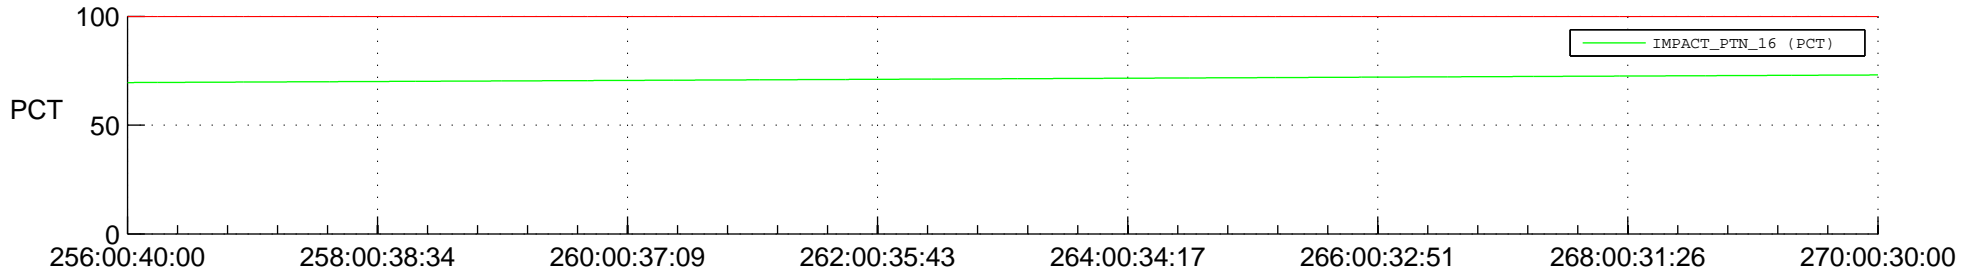

STEREO AHEAD SPACE WEATHER SSR PCT Full Prediction

SWAVES_Percent_Full_Prediction

IMPACT_Percent_Full_Prediction

PLASTIC_Percent_Full_Prediction

Spacecraft_DownLink_Rate

Ground Time (2015:256:00:40:00.000 -2015:270:00:30:00.000)