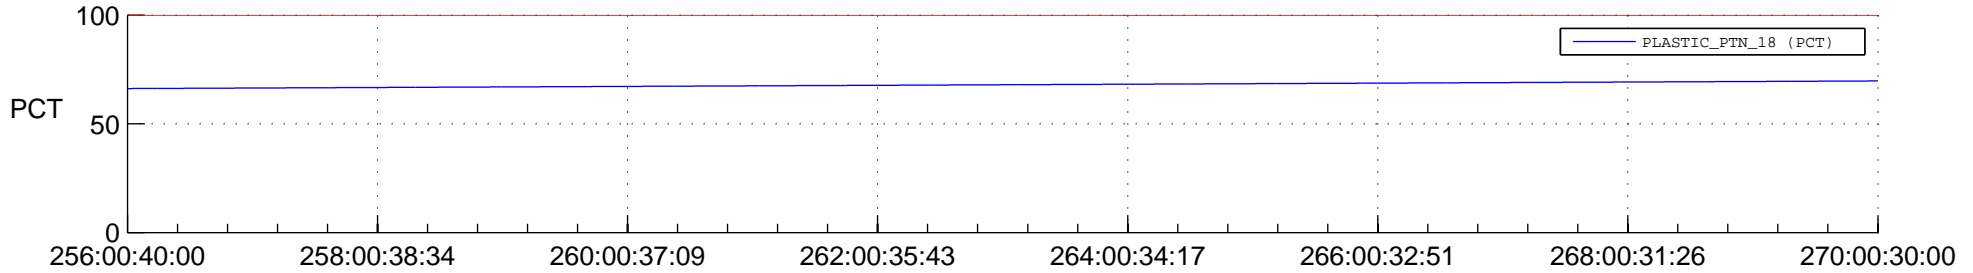

STEREO AHEAD SPACE WEATHER SSR PCT Full Prediction

SWAVES_Percent_Full_Prediction

IMPACT_Percent_Full_Prediction

PLASTIC_Percent_Full_Prediction

Spacecraft_DownLink_Rate

Ground Time (2015:256:00:40:00.000 -2015:270:00:30:00.000)