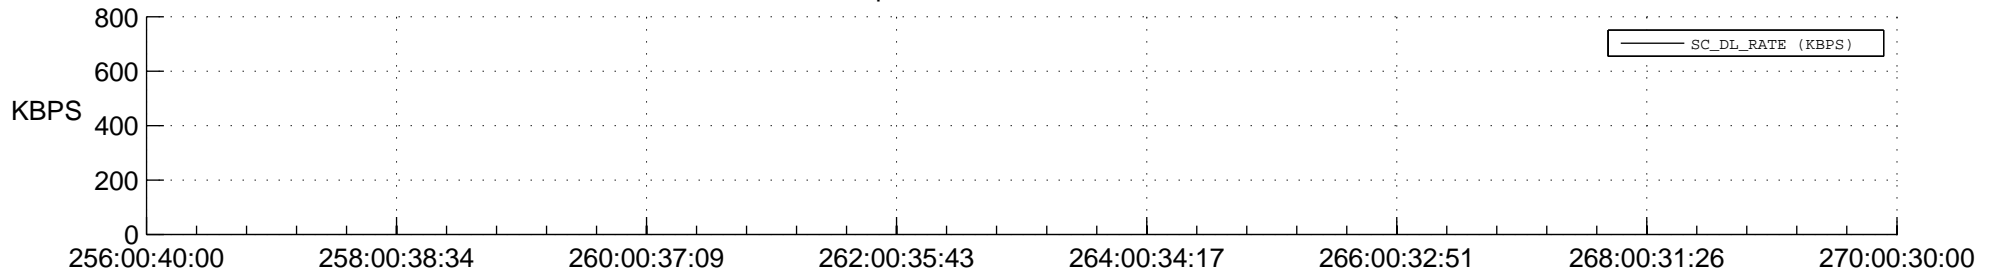

STEREO AHEAD SPACE WEATHER SSR PCT Full Prediction

SWAVES_Percent_Full_Prediction

IMPACT_Percent_Full_Prediction

PLASTIC_Percent_Full_Prediction

Spacecraft_DownLink_Rate

Ground Time (2015:256:00:40:00.000 -2015:270:00:30:00.000)