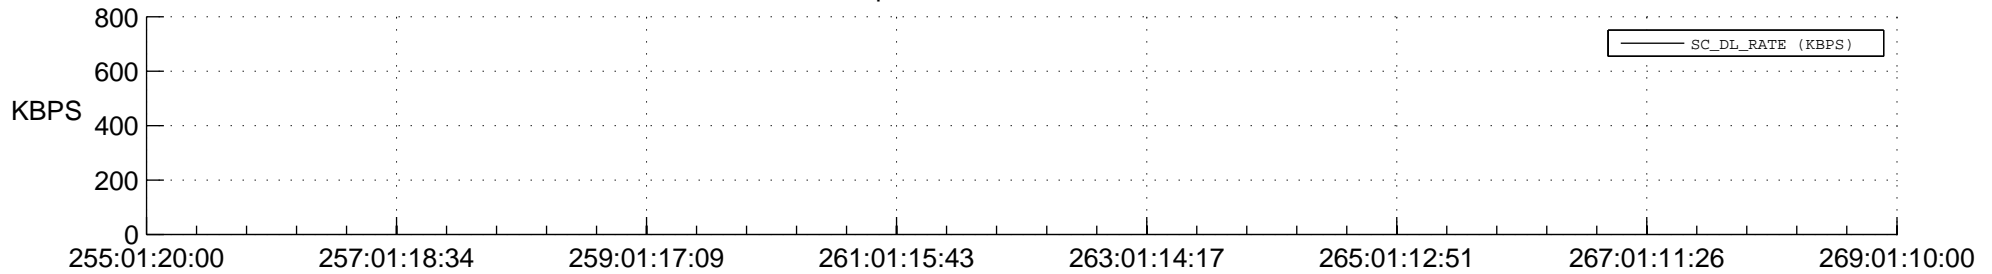

STEREO AHEAD SPACE WEATHER SSR PCT Full Prediction

SWAVES_Percent_Full_Prediction

IMPACT_Percent_Full_Prediction

PLASTIC_Percent_Full_Prediction

Spacecraft_DownLink_Rate

Ground Time (2015:255:01:20:00.000 -2015:269:01:10:00.000)