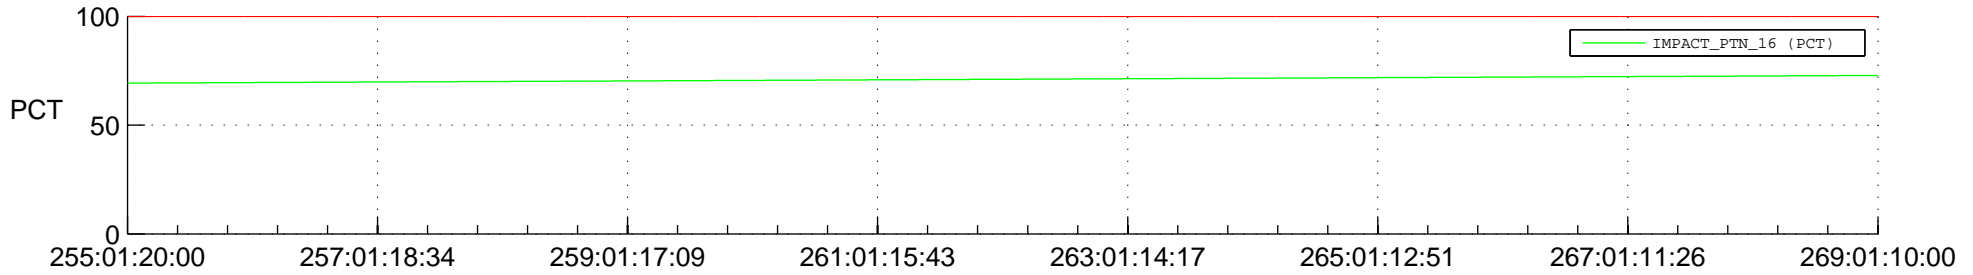

STEREO AHEAD SPACE WEATHER SSR PCT Full Prediction

SWAVES_Percent_Full_Prediction

IMPACT_Percent_Full_Prediction

PLASTIC_Percent_Full_Prediction

Spacecraft_DownLink_Rate

Ground Time (2015:255:01:20:00.000 -2015:269:01:10:00.000)