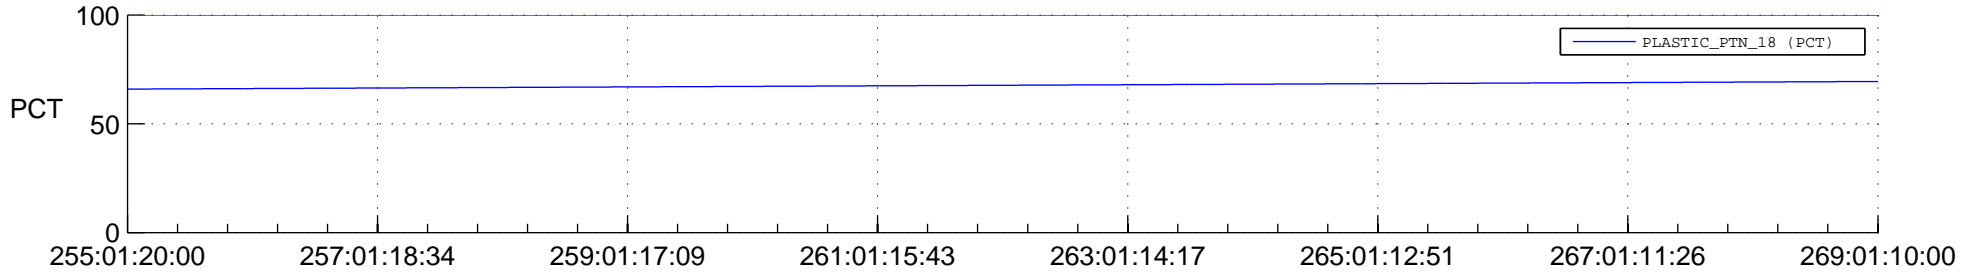

STEREO AHEAD SPACE WEATHER SSR PCT Full Prediction

SWAVES_Percent_Full_Prediction

IMPACT_Percent_Full_Prediction

PLASTIC_Percent_Full_Prediction

Spacecraft_DownLink_Rate

Ground Time (2015:255:01:20:00.000 -2015:269:01:10:00.000)