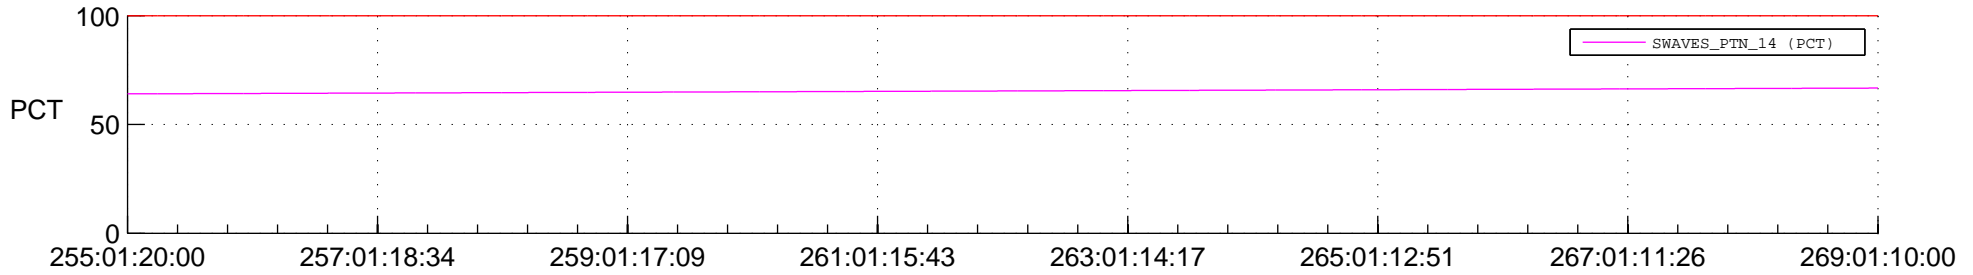

STEREO AHEAD SPACE WEATHER SSR PCT Full Prediction

SWAVES_Percent_Full_Prediction

IMPACT_Percent_Full_Prediction

PLASTIC_Percent_Full_Prediction

Spacecraft_DownLink_Rate

Ground Time (2015:255:01:20:00.000 -2015:269:01:10:00.000)