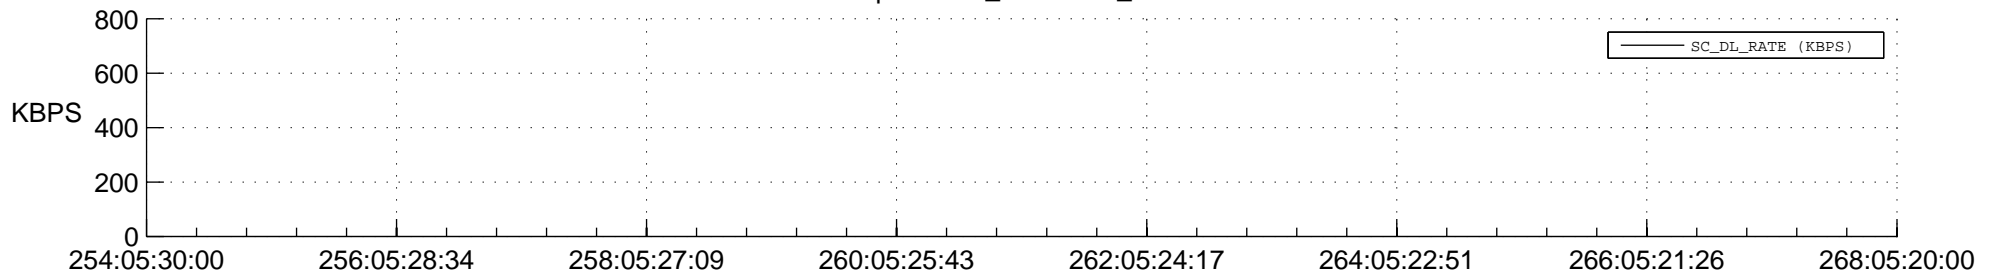

STEREO AHEAD SPACE WEATHER SSR PCT Full Prediction

SWAVES_Percent_Full_Prediction

IMPACT_Percent_Full_Prediction

PLASTIC_Percent_Full_Prediction

Spacecraft_DownLink_Rate

Ground Time (2015:254:05:30:00.000 -2015:268:05:20:00.000)