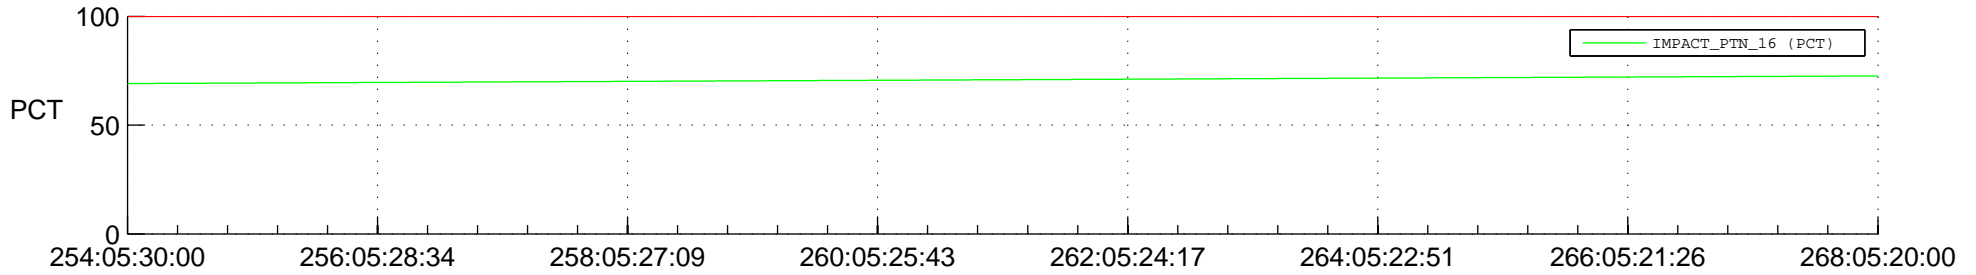

STEREO AHEAD SPACE WEATHER SSR PCT Full Prediction

SWAVES_Percent_Full_Prediction

IMPACT_Percent_Full_Prediction

PLASTIC_Percent_Full_Prediction

Spacecraft_DownLink_Rate

Ground Time (2015:254:05:30:00.000 -2015:268:05:20:00.000)