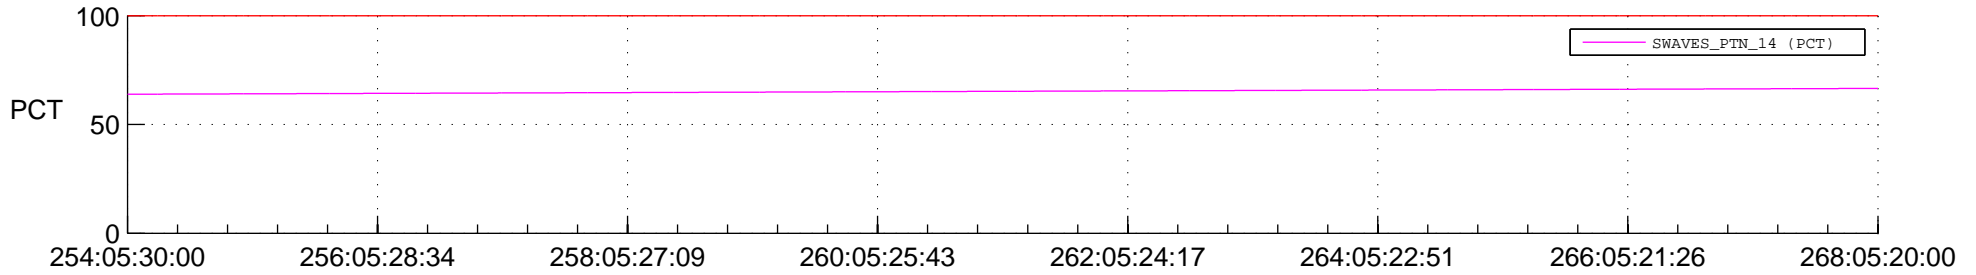

STEREO AHEAD SPACE WEATHER SSR PCT Full Prediction

SWAVES_Percent_Full_Prediction

IMPACT_Percent_Full_Prediction

PLASTIC_Percent_Full_Prediction

Spacecraft_DownLink_Rate

Ground Time (2015:254:05:30:00.000 -2015:268:05:20:00.000)