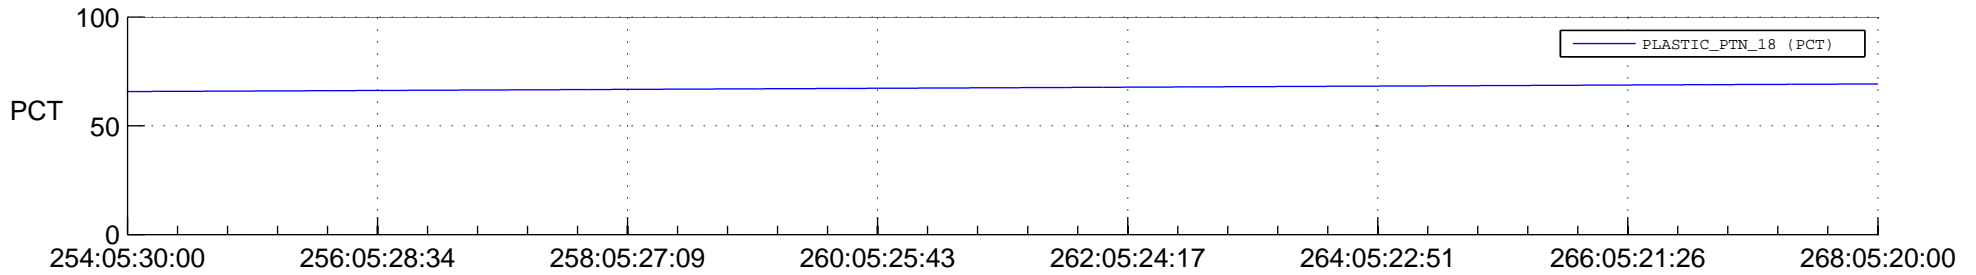

STEREO AHEAD SPACE WEATHER SSR PCT Full Prediction

SWAVES_Percent_Full_Prediction

IMPACT_Percent_Full_Prediction

PLASTIC_Percent_Full_Prediction

Spacecraft_DownLink_Rate

Ground Time (2015:254:05:30:00.000 -2015:268:05:20:00.000)