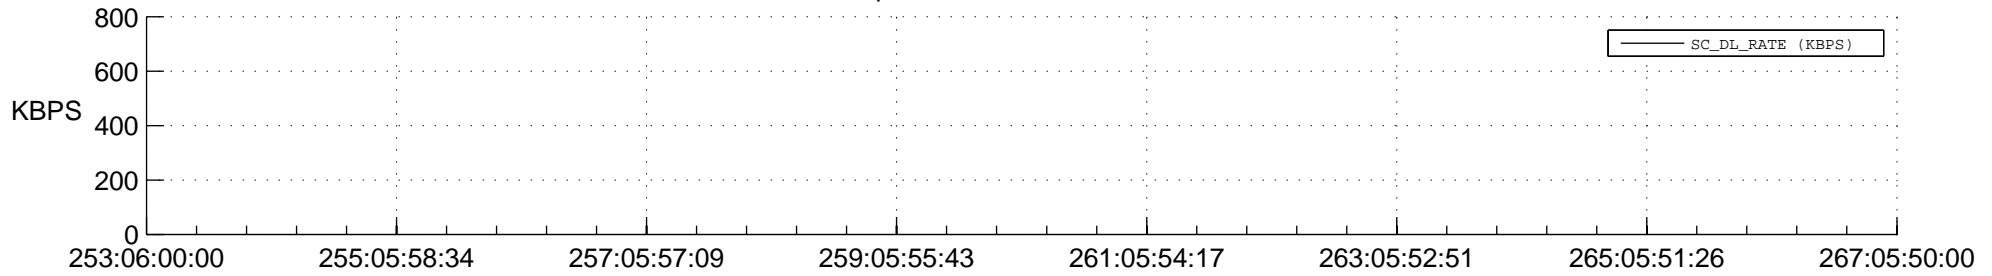

STEREO AHEAD SPACE WEATHER SSR PCT Full Prediction

SWAVES_Percent_Full_Prediction

IMPACT_Percent_Full_Prediction

PLASTIC_Percent_Full_Prediction

Spacecraft_DownLink_Rate

Ground Time (2015:253:06:00:00.000 -2015:267:05:50:00.000)