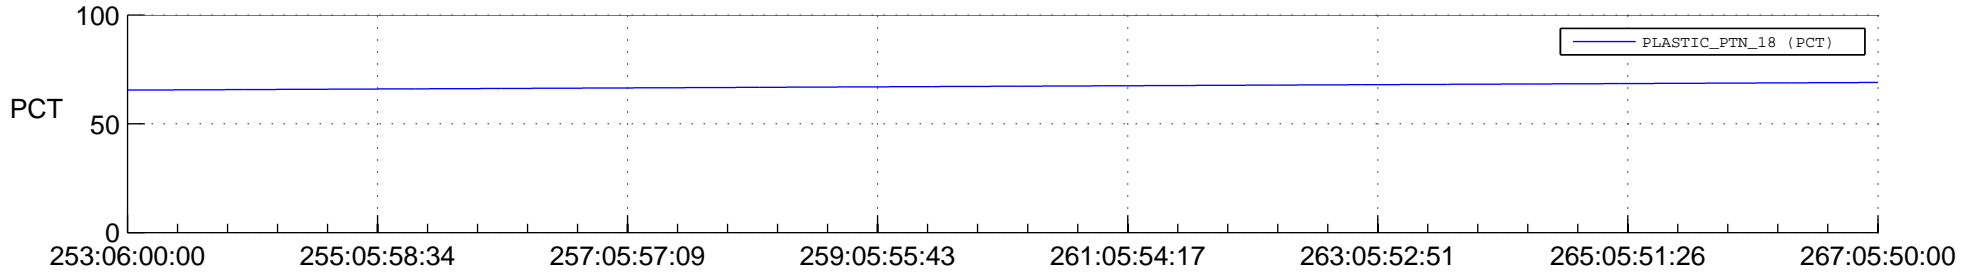

STEREO AHEAD SPACE WEATHER SSR PCT Full Prediction

SWAVES_Percent_Full_Prediction

IMPACT_Percent_Full_Prediction

PLASTIC_Percent_Full_Prediction

Spacecraft_DownLink_Rate

Ground Time (2015:253:06:00:00.000 -2015:267:05:50:00.000)