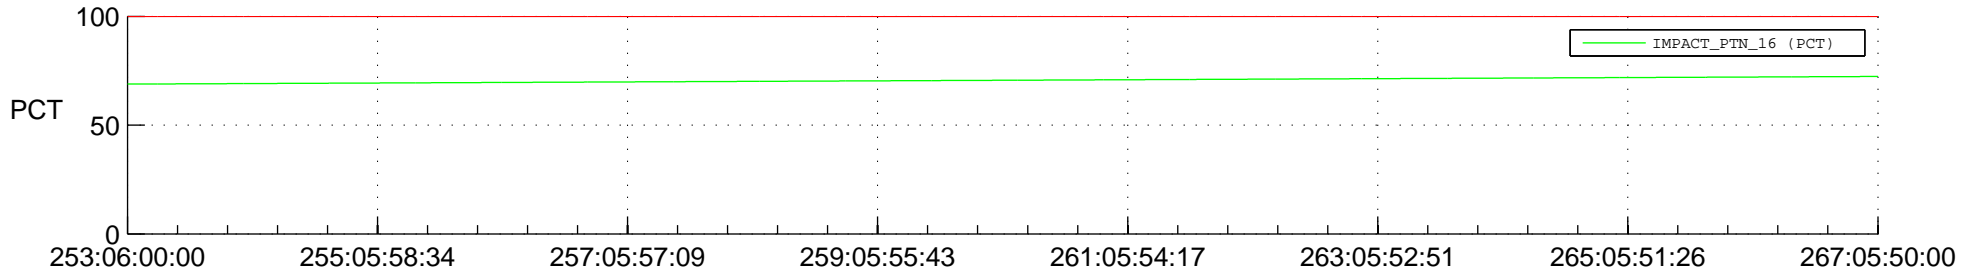

STEREO AHEAD SPACE WEATHER SSR PCT Full Prediction

SWAVES_Percent_Full_Prediction

IMPACT_Percent_Full_Prediction

PLASTIC_Percent_Full_Prediction

Spacecraft_DownLink_Rate

Ground Time (2015:253:06:00:00.000 -2015:267:05:50:00.000)