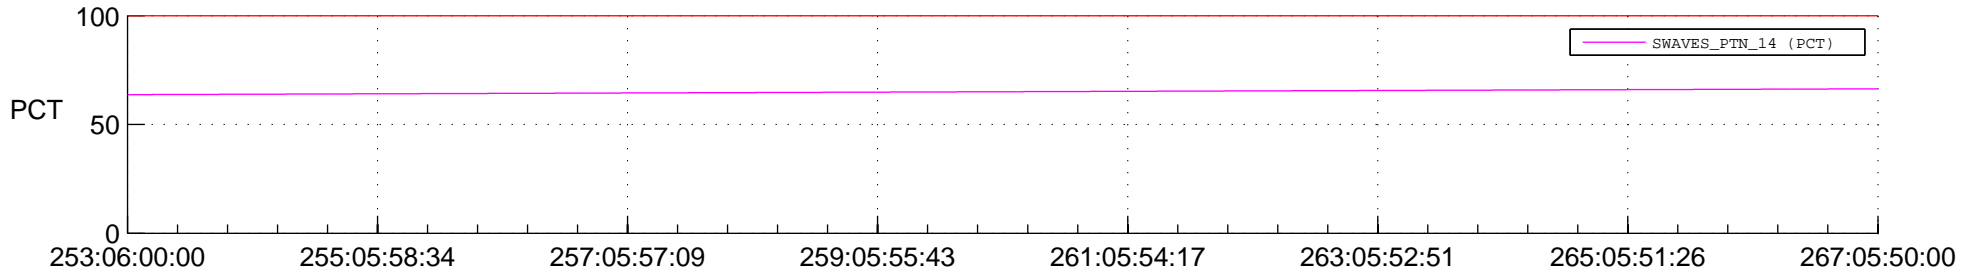

STEREO AHEAD SPACE WEATHER SSR PCT Full Prediction

SWAVES_Percent_Full_Prediction

IMPACT_Percent_Full_Prediction

PLASTIC_Percent_Full_Prediction

Spacecraft_DownLink_Rate

Ground Time (2015:253:06:00:00.000 -2015:267:05:50:00.000)