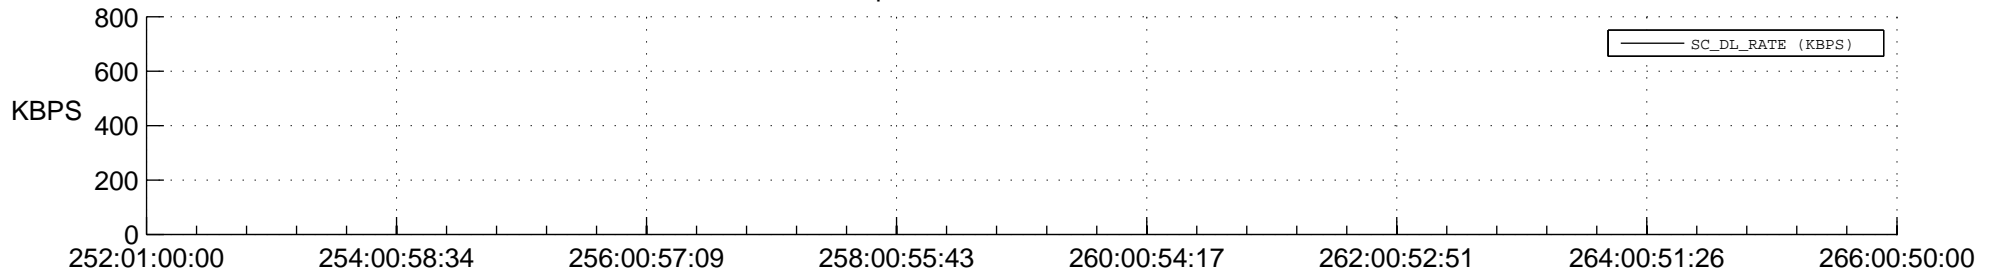

STEREO AHEAD SPACE WEATHER SSR PCT Full Prediction

SWAVES_Percent_Full_Prediction

IMPACT_Percent_Full_Prediction

PLASTIC_Percent_Full_Prediction

Spacecraft_DownLink_Rate

Ground Time (2015:252:01:00:00.000 -2015:266:00:50:00.000)