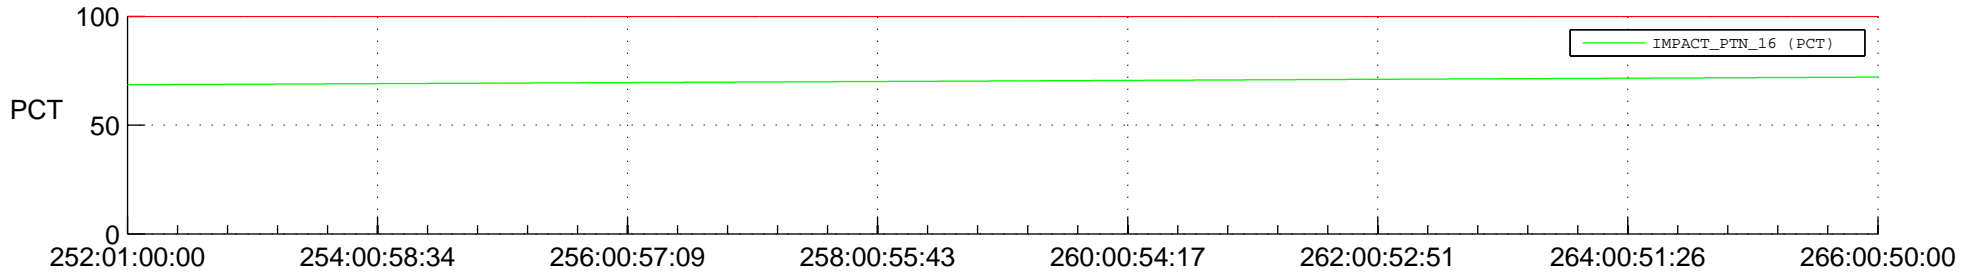

STEREO AHEAD SPACE WEATHER SSR PCT Full Prediction

SWAVES_Percent_Full_Prediction

IMPACT_Percent_Full_Prediction

PLASTIC_Percent_Full_Prediction

Spacecraft_DownLink_Rate

Ground Time (2015:252:01:00:00.000 -2015:266:00:50:00.000)