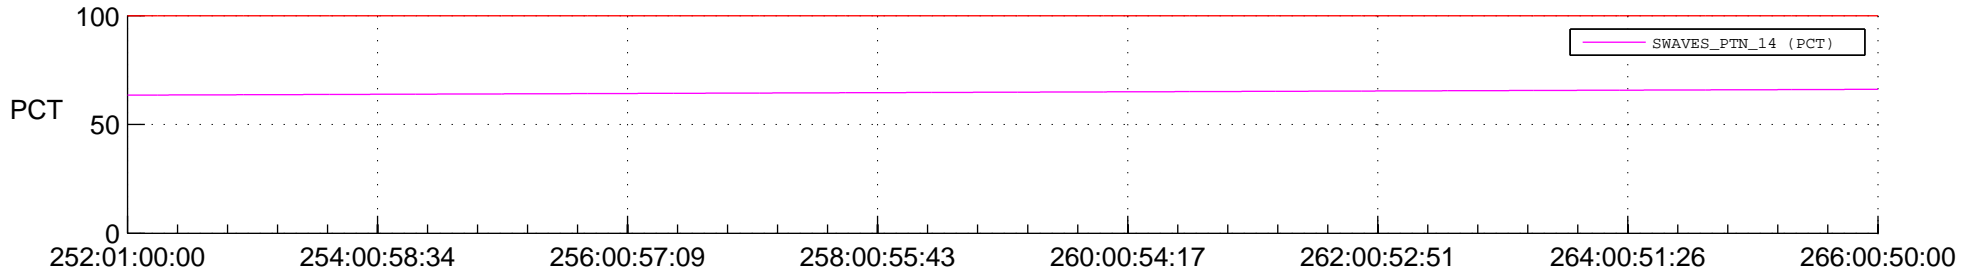

STEREO AHEAD SPACE WEATHER SSR PCT Full Prediction

SWAVES_Percent_Full_Prediction

IMPACT_Percent_Full_Prediction

PLASTIC_Percent_Full_Prediction

Spacecraft_DownLink_Rate

Ground Time (2015:252:01:00:00.000 -2015:266:00:50:00.000)