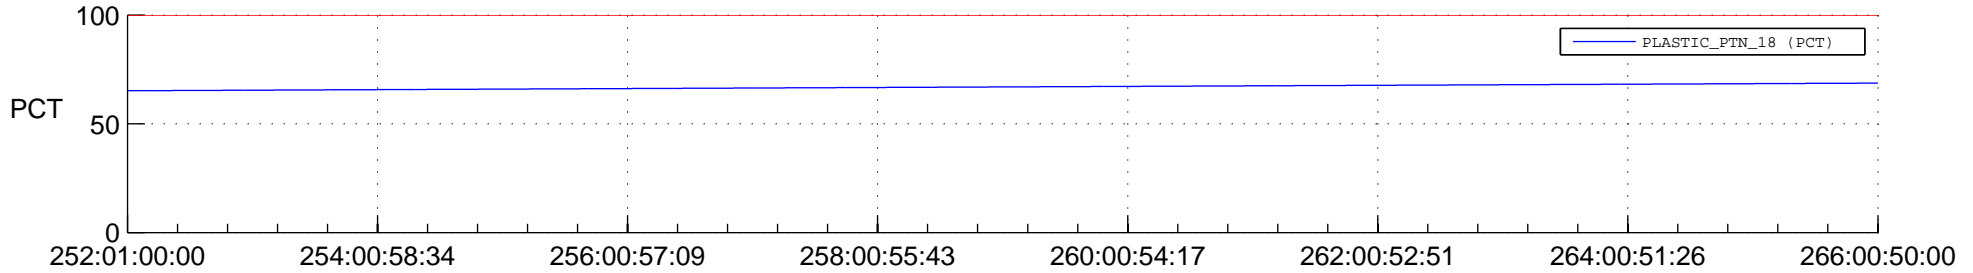

STEREO AHEAD SPACE WEATHER SSR PCT Full Prediction

SWAVES_Percent_Full_Prediction

IMPACT_Percent_Full_Prediction

PLASTIC_Percent_Full_Prediction

Spacecraft_DownLink_Rate

Ground Time (2015:252:01:00:00.000 -2015:266:00:50:00.000)