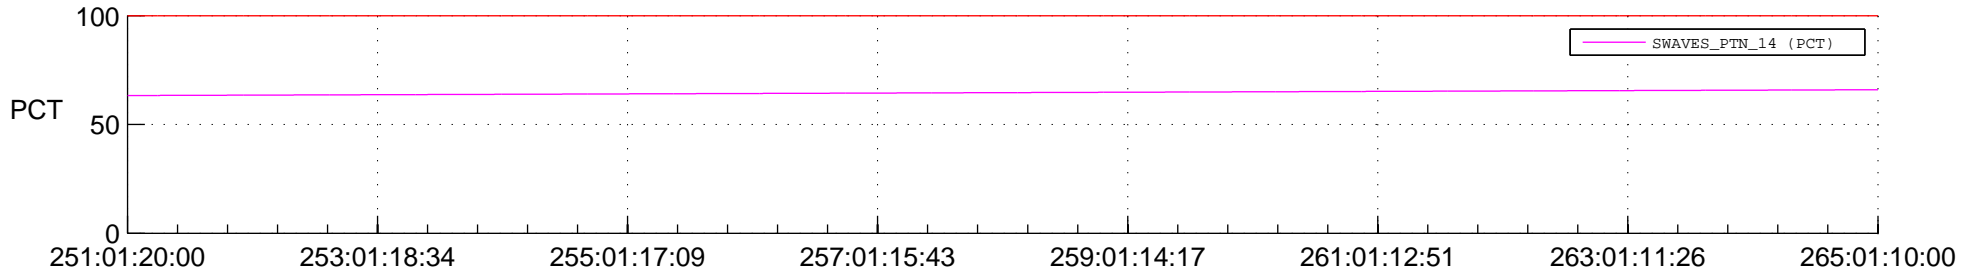

STEREO AHEAD SPACE WEATHER SSR PCT Full Prediction

SWAVES_Percent_Full_Prediction

IMPACT_Percent_Full_Prediction

PLASTIC_Percent_Full_Prediction

Spacecraft_DownLink_Rate

Ground Time (2015:251:01:20:00.000 -2015:265:01:10:00.000)