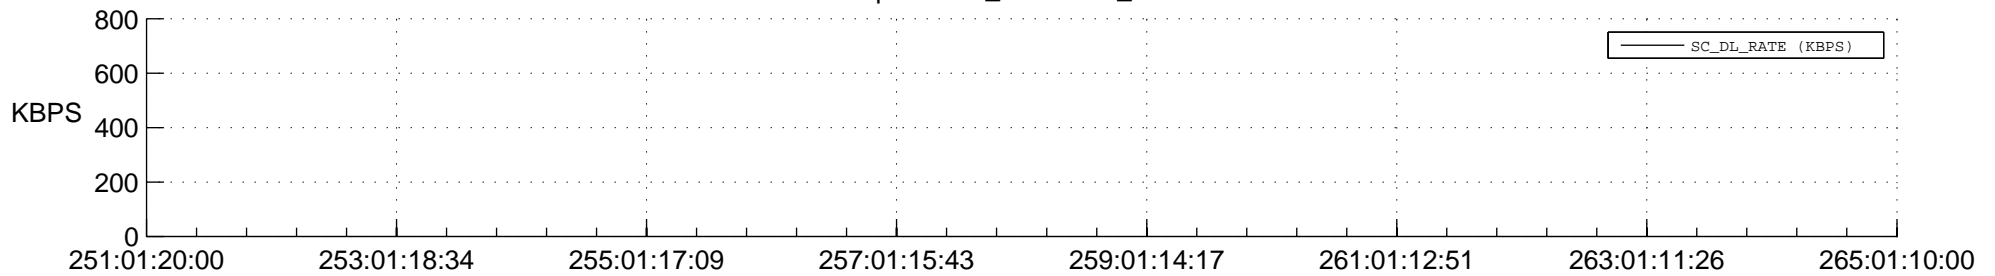

STEREO AHEAD SPACE WEATHER SSR PCT Full Prediction

SWAVES_Percent_Full_Prediction

IMPACT_Percent_Full_Prediction

PLASTIC_Percent_Full_Prediction

Spacecraft_DownLink_Rate

Ground Time (2015:251:01:20:00.000 -2015:265:01:10:00.000)