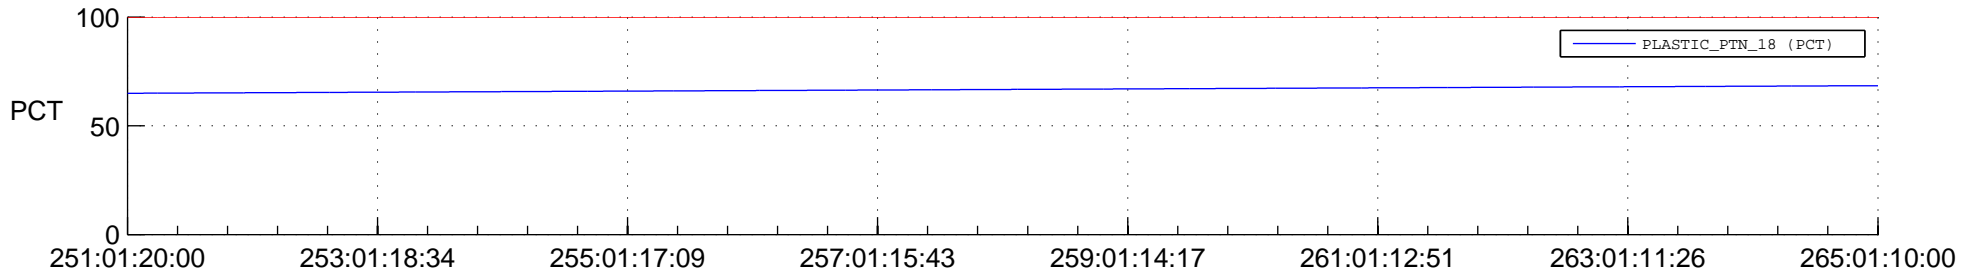

STEREO AHEAD SPACE WEATHER SSR PCT Full Prediction

SWAVES_Percent_Full_Prediction

IMPACT_Percent_Full_Prediction

PLASTIC_Percent_Full_Prediction

Spacecraft_DownLink_Rate

Ground Time (2015:251:01:20:00.000 -2015:265:01:10:00.000)