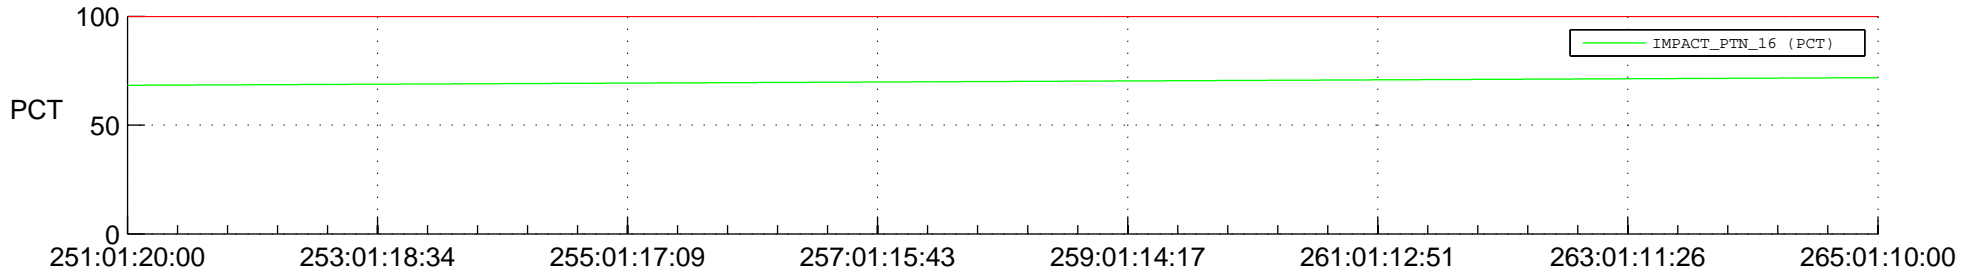

STEREO AHEAD SPACE WEATHER SSR PCT Full Prediction

SWAVES_Percent_Full_Prediction

IMPACT_Percent_Full_Prediction

PLASTIC_Percent_Full_Prediction

Spacecraft_DownLink_Rate

Ground Time (2015:251:01:20:00.000 -2015:265:01:10:00.000)